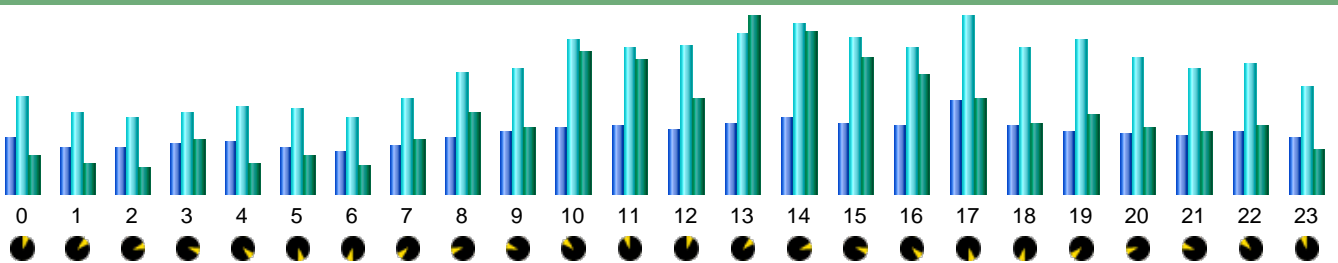

## Statistics of visits of the VIVC - April 2020

## Days of week

Day	Pages	Hits	Bandwidth
Mon	12,086	25,702	862.73 MB
Tue	12,280	27,300	671.24 MB
Wed	12,610	26,608	649.35 MB
Thu	14,004	28,660	716.75 MB
Fri	12,227	24,573	727.62 MB
Sat	12,227	23,000	649.47 MB
Sun	12,079	24,604	692.43 MB

## Hours

Hours	Pages	Hits	Bandwidth	Hours	Pages	Hits	Bandwidth
00	14,616	25,527	433.63 MB	12	16,896	38,590	1.05 GB
01	12,241	21,161	333.82 MB	13	18,366	41,631	1.94 GB
02	11,783	19,592	295.05 MB	14	19,638	44,222	1.77 GB
03	12,914	21,337	604.29 MB	15	18,369	40,921	1.49 GB
04	13,548	22,610	349.71 MB	16	17,689	37,938	1.29 GB
05	12,200	22,119	422.96 MB	17	24,263	46,084	1.04 GB
06	10,976	19,768	310.42 MB	18	17,823	38,145	781.46 MB
07	12,540	24,692	600.08 MB	19	16,211	40,225	894.91 MB
08	14,363	31,620	924.17 MB	20	15,710	35,784	735.56 MB
09	16,068	32,384	736.15 MB	21	15,173	32,737	702.98 MB
10	17,026	39,965	1.55 GB	22	16,326	34,290	751.89 MB
11	17,424	38,064	1.47 GB	23	14,518	27,658	497.00 MB