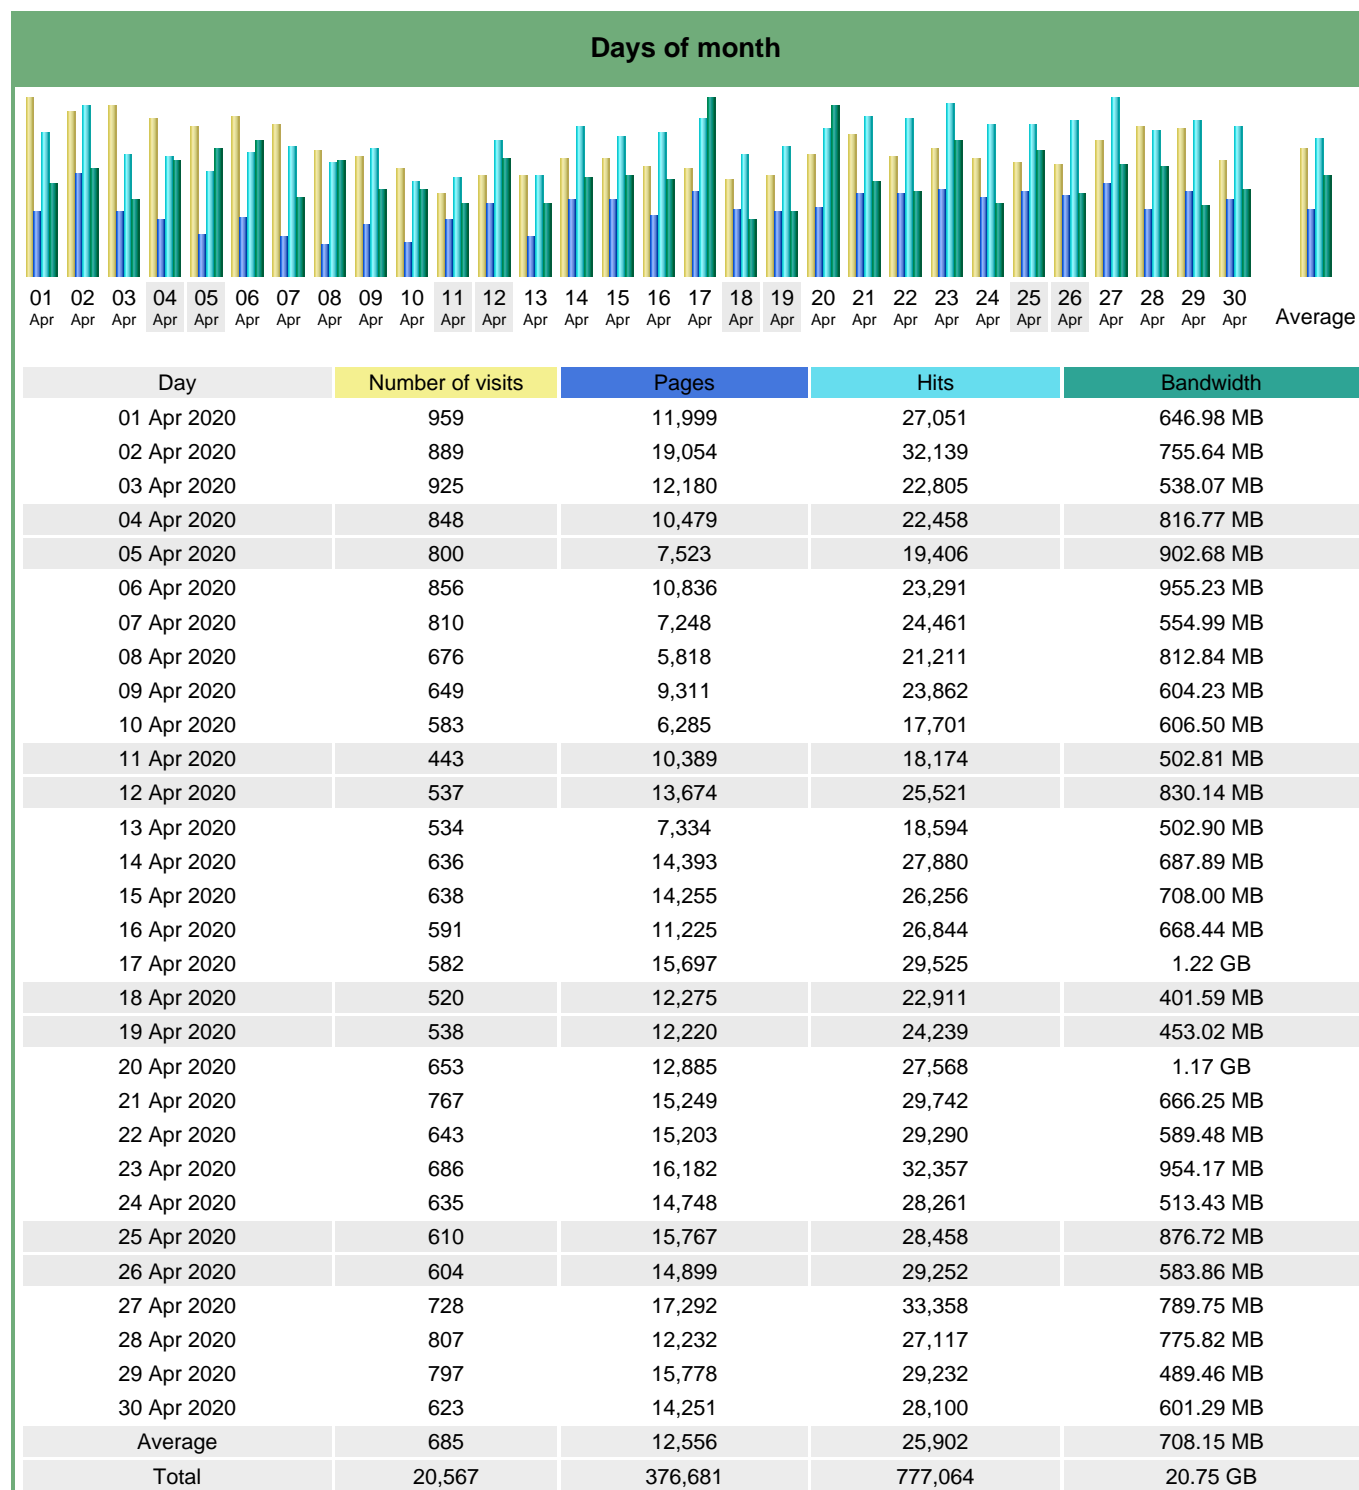

## Statistics of visits of the VIVC - April 2020

## Days of week

Day	Pages	Hits	Bandwidth
Mon	12,086	25,702	862.73 MB
Tue	12,280	27,300	671.24 MB
Wed	12,610	26,608	649.35 MB
Thu	14,004	28,660	716.75 MB
Fri	12,227	24,573	727.62 MB
Sat	12,227	23,000	649.47 MB
Sun	12,079	24,604	692.43 MB

## Hours

Hours	Pages	Hits	Bandwidth	Hours	Pages	Hits	Bandwidth
00	14,616	25,527	433.63 MB	12	16,896	38,590	1.05 GB
01	12,241	21,161	333.82 MB	13	18,366	41,631	1.94 GB
02	11,783	19,592	295.05 MB	14	19,638	44,222	1.77 GB
03	12,914	21,337	604.29 MB	15	18,369	40,921	1.49 GB
04	13,548	22,610	349.71 MB	16	17,689	37,938	1.29 GB
05	12,200	22,119	422.96 MB	17	24,263	46,084	1.04 GB
06	10,976	19,768	310.42 MB	18	17,823	38,145	781.46 MB
07	12,540	24,692	600.08 MB	19	16,211	40,225	894.91 MB
08	14,363	31,620	924.17 MB	20	15,710	35,784	735.56 MB
09	16,068	32,384	736.15 MB	21	15,173	32,737	702.98 MB
10	17,026	39,965	1.55 GB	22	16,326	34,290	751.89 MB
11	17,424	38,064	1.47 GB	23	14,518	27,658	497.00 MB