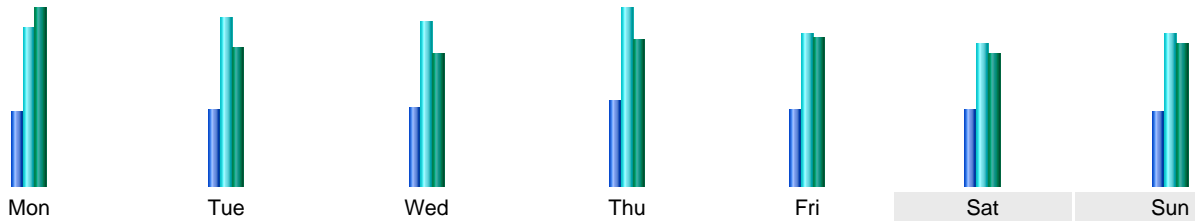

## Statistics of visits of the VIVC - April 2020

## Days of week

Day	Pages	Hits	Bandwidth
Mon	12,086	25,702	862.73 MB
Tue	12,280	27,300	671.24 MB
Wed	12,610	26,608	649.35 MB
Thu	14,004	28,660	716.75 MB
Fri	12,227	24,573	727.62 MB
Sat	12,227	23,000	649.47 MB
Sun	12,079	24,604	692.43 MB

## Hours

Hours	Pages	Hits	Bandwidth	Hours	Pages	Hits	Bandwidth
00	14,616	25,527	433.63 MB	12	16,896	38,590	1.05 GB
01	12,241	21,161	333.82 MB	13	18,366	41,631	1.94 GB
02	11,783	19,592	295.05 MB	14	19,638	44,222	1.77 GB
03	12,914	21,337	604.29 MB	15	18,369	40,921	1.49 GB
04	13,548	22,610	349.71 MB	16	17,689	37,938	1.29 GB
05	12,200	22,119	422.96 MB	17	24,263	46,084	1.04 GB
06	10,976	19,768	310.42 MB	18	17,823	38,145	781.46 MB
07	12,540	24,692	600.08 MB	19	16,211	40,225	894.91 MB
08	14,363	31,620	924.17 MB	20	15,710	35,784	735.56 MB
09	16,068	32,384	736.15 MB	21	15,173	32,737	702.98 MB
10	17,026	39,965	1.55 GB	22	16,326	34,290	751.89 MB
11	17,424	38,064	1.47 GB	23	14,518	27,658	497.00 MB