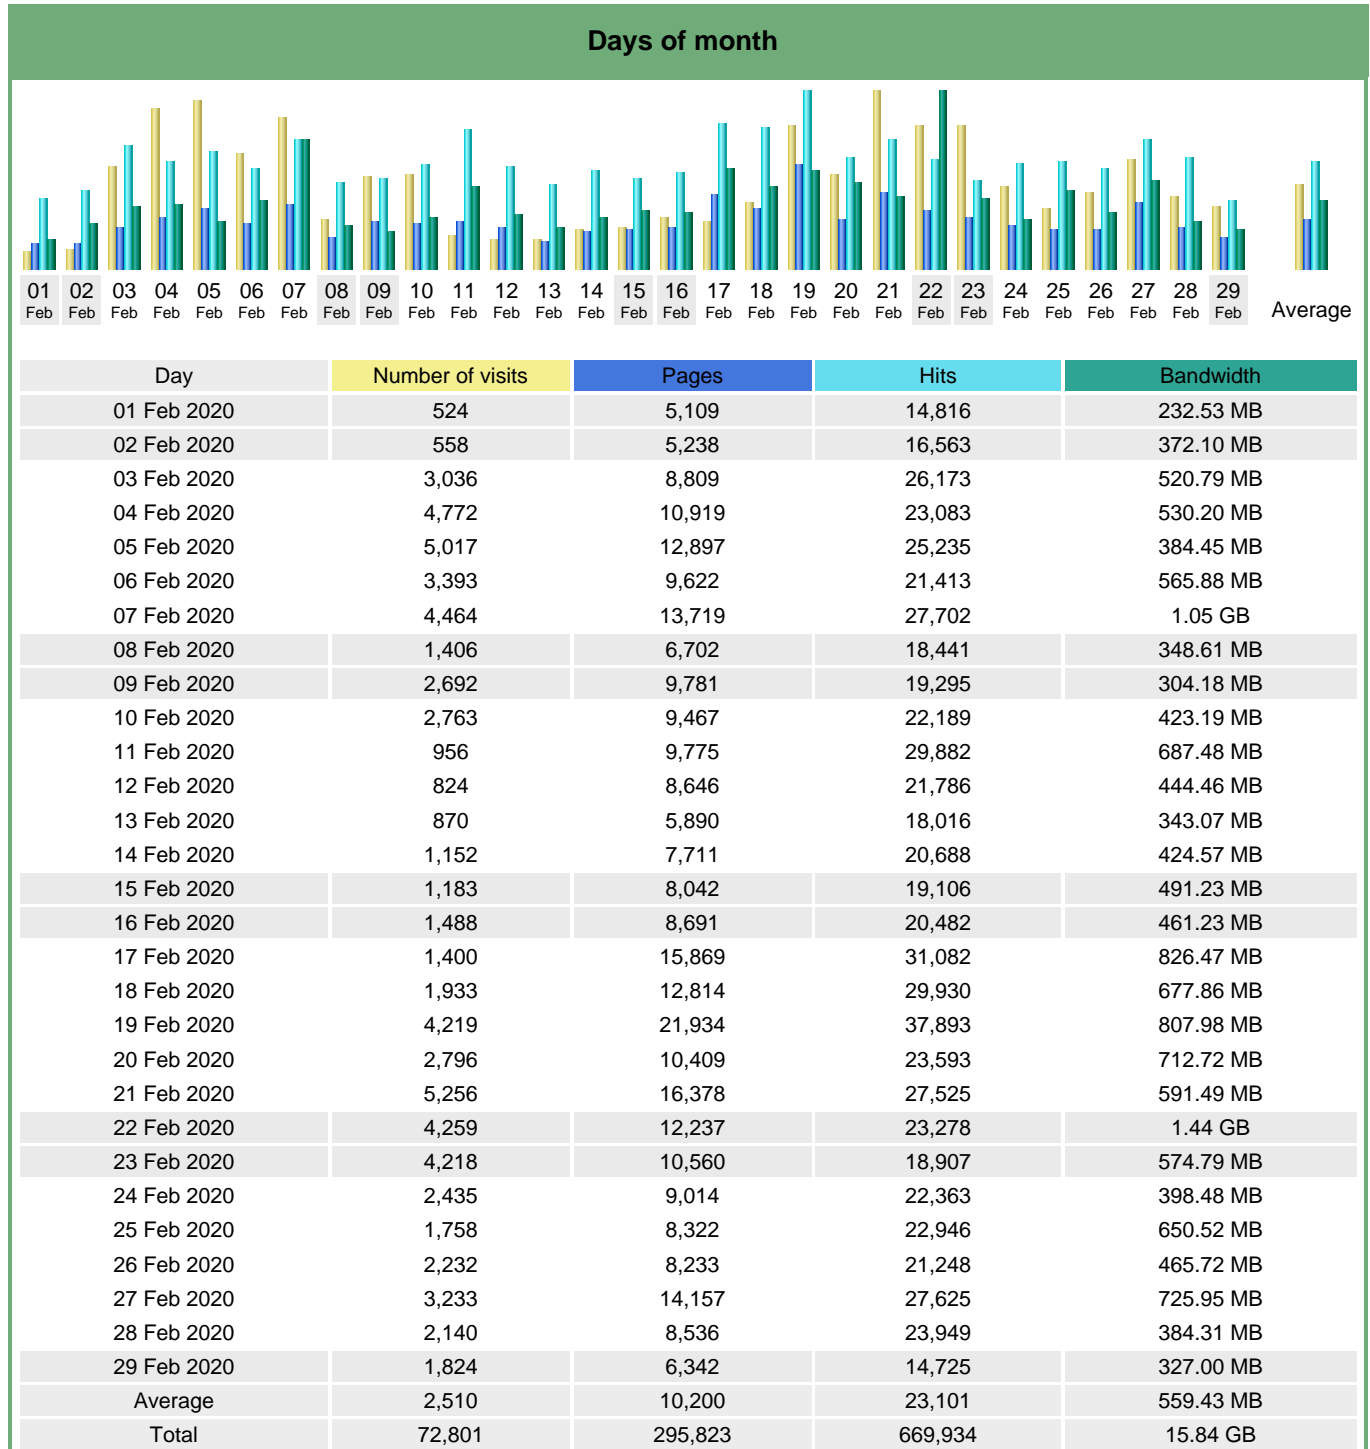

Statistics of visits of the VIVC - February 2020

Days of week

Day	Pages	Hits	Bandwidth
Mon	10,789	25,451	542.23 MB
Tue	10,457	26,460	636.52 MB
Wed	12,927	26,540	525.65 MB
Thu	10,019	22,661	586.90 MB
Fri	11,586	24,966	617.69 MB
Sat	7,686	18,073	575.01 MB
Sun	8,567	18,811	428.08 MB

Hours

Hours	Pages	Hits	Bandwidth	Hours	Pages	Hits	Bandwidth
00	11,084	19,082	396.46 MB	12	14,475	34,029	715.55 MB
01	10,500	19,159	646.50 MB	13	15,575	37,623	950.30 MB
02	9,782	17,584	334.71 MB	14	16,585	41,617	958.75 MB
03	9,057	17,261	263.66 MB	15	15,463	35,602	821.33 MB
04	9,102	15,345	269.82 MB	16	18,615	40,879	940.63 MB
05	8,465	16,794	234.90 MB	17	18,583	40,801	759.06 MB
06	9,886	18,556	326.62 MB	18	14,843	33,579	568.59 MB
07	8,537	18,302	531.98 MB	19	13,231	32,304	619.00 MB
08	9,204	23,881	1000.06 MB	20	14,142	33,675	600.52 MB
09	9,505	29,558	855.50 MB	21	12,837	31,135	1.49 GB
10	9,284	27,567	725.82 MB	22	13,851	30,680	739.18 MB
11	12,293	33,356	878.19 MB	23	10,924	21,565	556.69 MB