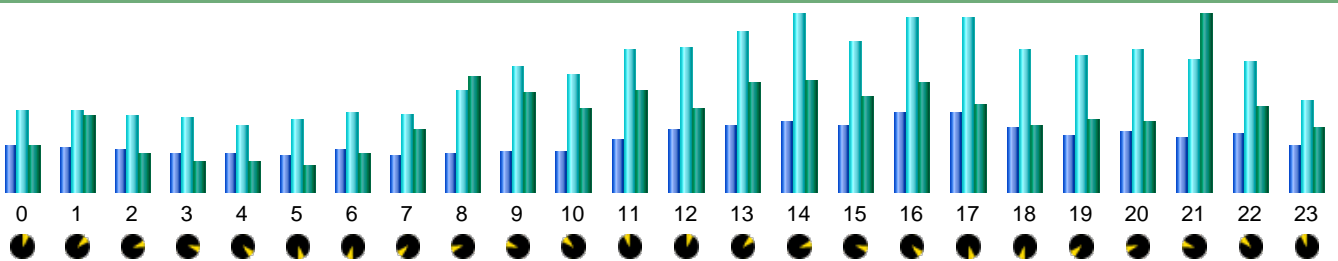

Statistics of visits of the VIVC - February 2020

Days of week

Day	Pages	Hits	Bandwidth
Mon	10,789	25,451	542.23 MB
Tue	10,457	26,460	636.52 MB
Wed	12,927	26,540	525.65 MB
Thu	10,019	22,661	586.90 MB
Fri	11,586	24,966	617.69 MB
Sat	7,686	18,073	575.01 MB
Sun	8,567	18,811	428.08 MB

Hours

Hours	Pages	Hits	Bandwidth	Hours	Pages	Hits	Bandwidth
00	11,084	19,082	396.46 MB	12	14,475	34,029	715.55 MB
01	10,500	19,159	646.50 MB	13	15,575	37,623	950.30 MB
02	9,782	17,584	334.71 MB	14	16,585	41,617	958.75 MB
03	9,057	17,261	263.66 MB	15	15,463	35,602	821.33 MB
04	9,102	15,345	269.82 MB	16	18,615	40,879	940.63 MB
05	8,465	16,794	234.90 MB	17	18,583	40,801	759.06 MB
06	9,886	18,556	326.62 MB	18	14,843	33,579	568.59 MB
07	8,537	18,302	531.98 MB	19	13,231	32,304	619.00 MB
08	9,204	23,881	1000.06 MB	20	14,142	33,675	600.52 MB
09	9,505	29,558	855.50 MB	21	12,837	31,135	1.49 GB
10	9,284	27,567	725.82 MB	22	13,851	30,680	739.18 MB
11	12,293	33,356	878.19 MB	23	10,924	21,565	556.69 MB