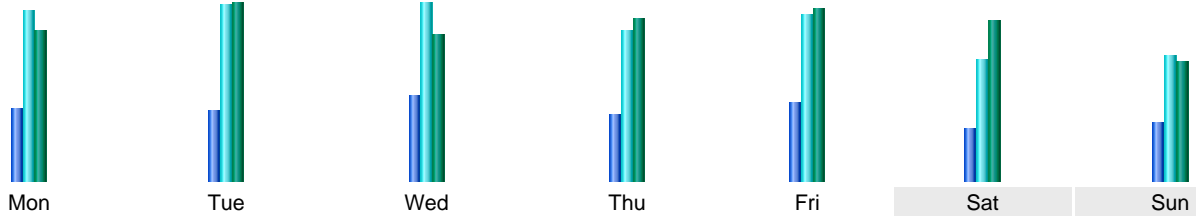

Statistics of visits of the VIVC - February 2020

Days of week

Day	Pages	Hits	Bandwidth
Mon	10,789	25,451	542.23 MB
Tue	10,457	26,460	636.52 MB
Wed	12,927	26,540	525.65 MB
Thu	10,019	22,661	586.90 MB
Fri	11,586	24,966	617.69 MB
Sat	7,686	18,073	575.01 MB
Sun	8,567	18,811	428.08 MB

Hours

Hours	Pages	Hits	Bandwidth	Hours	Pages	Hits	Bandwidth
00	11,084	19,082	396.46 MB	12	14,475	34,029	715.55 MB
01	10,500	19,159	646.50 MB	13	15,575	37,623	950.30 MB
02	9,782	17,584	334.71 MB	14	16,585	41,617	958.75 MB
03	9,057	17,261	263.66 MB	15	15,463	35,602	821.33 MB
04	9,102	15,345	269.82 MB	16	18,615	40,879	940.63 MB
05	8,465	16,794	234.90 MB	17	18,583	40,801	759.06 MB
06	9,886	18,556	326.62 MB	18	14,843	33,579	568.59 MB
07	8,537	18,302	531.98 MB	19	13,231	32,304	619.00 MB
08	9,204	23,881	1000.06 MB	20	14,142	33,675	600.52 MB
09	9,505	29,558	855.50 MB	21	12,837	31,135	1.49 GB
10	9,284	27,567	725.82 MB	22	13,851	30,680	739.18 MB
11	12,293	33,356	878.19 MB	23	10,924	21,565	556.69 MB