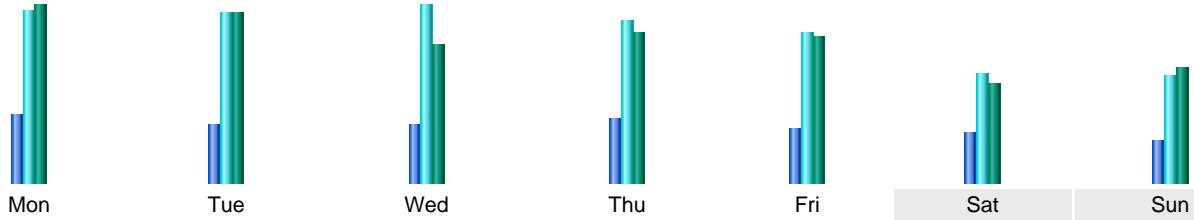

Statistics of visits of the VIVC - April 2019

Days of week

Day	Pages	Hits	Bandwidth
Mon	6,086	15,340	354.47 MB
Tue	5,212	15,113	342.45 MB
Wed	5,189	15,719	278.66 MB
Thu	5,678	14,425	302.49 MB
Fri	4,729	13,436	294.67 MB
Sat	4,388	9,707	199.38 MB
Sun	3,805	9,454	230.66 MB

Hours

Hours	Pages	Hits	Bandwidth	Hours	Pages	Hits	Bandwidth
00	5,545	11,218	186.76 MB	12	10,208	23,528	474.78 MB
01	3,305	7,758	116.97 MB	13	8,353	25,025	519.18 MB
02	4,448	7,895	145.49 MB	14	9,168	26,509	588.81 MB
03	2,463	7,129	128.90 MB	15	9,060	26,993	537.73 MB
04	2,405	7,736	127.21 MB	16	7,736	22,487	468.11 MB
05	2,949	7,370	191.83 MB	17	8,034	21,576	474.34 MB
06	1,627	5,590	85.57 MB	18	8,067	23,417	566.52 MB
07	2,728	8,636	208.20 MB	19	6,727	17,276	350.36 MB
08	5,356	16,650	412.48 MB	20	6,172	15,967	436.62 MB
09	6,394	21,419	441.96 MB	21	7,536	17,875	349.46 MB
10	9,109	25,162	593.66 MB	22	8,483	17,444	449.57 MB
11	8,526	24,175	507.04 MB	23	7,259	14,405	346.55 MB