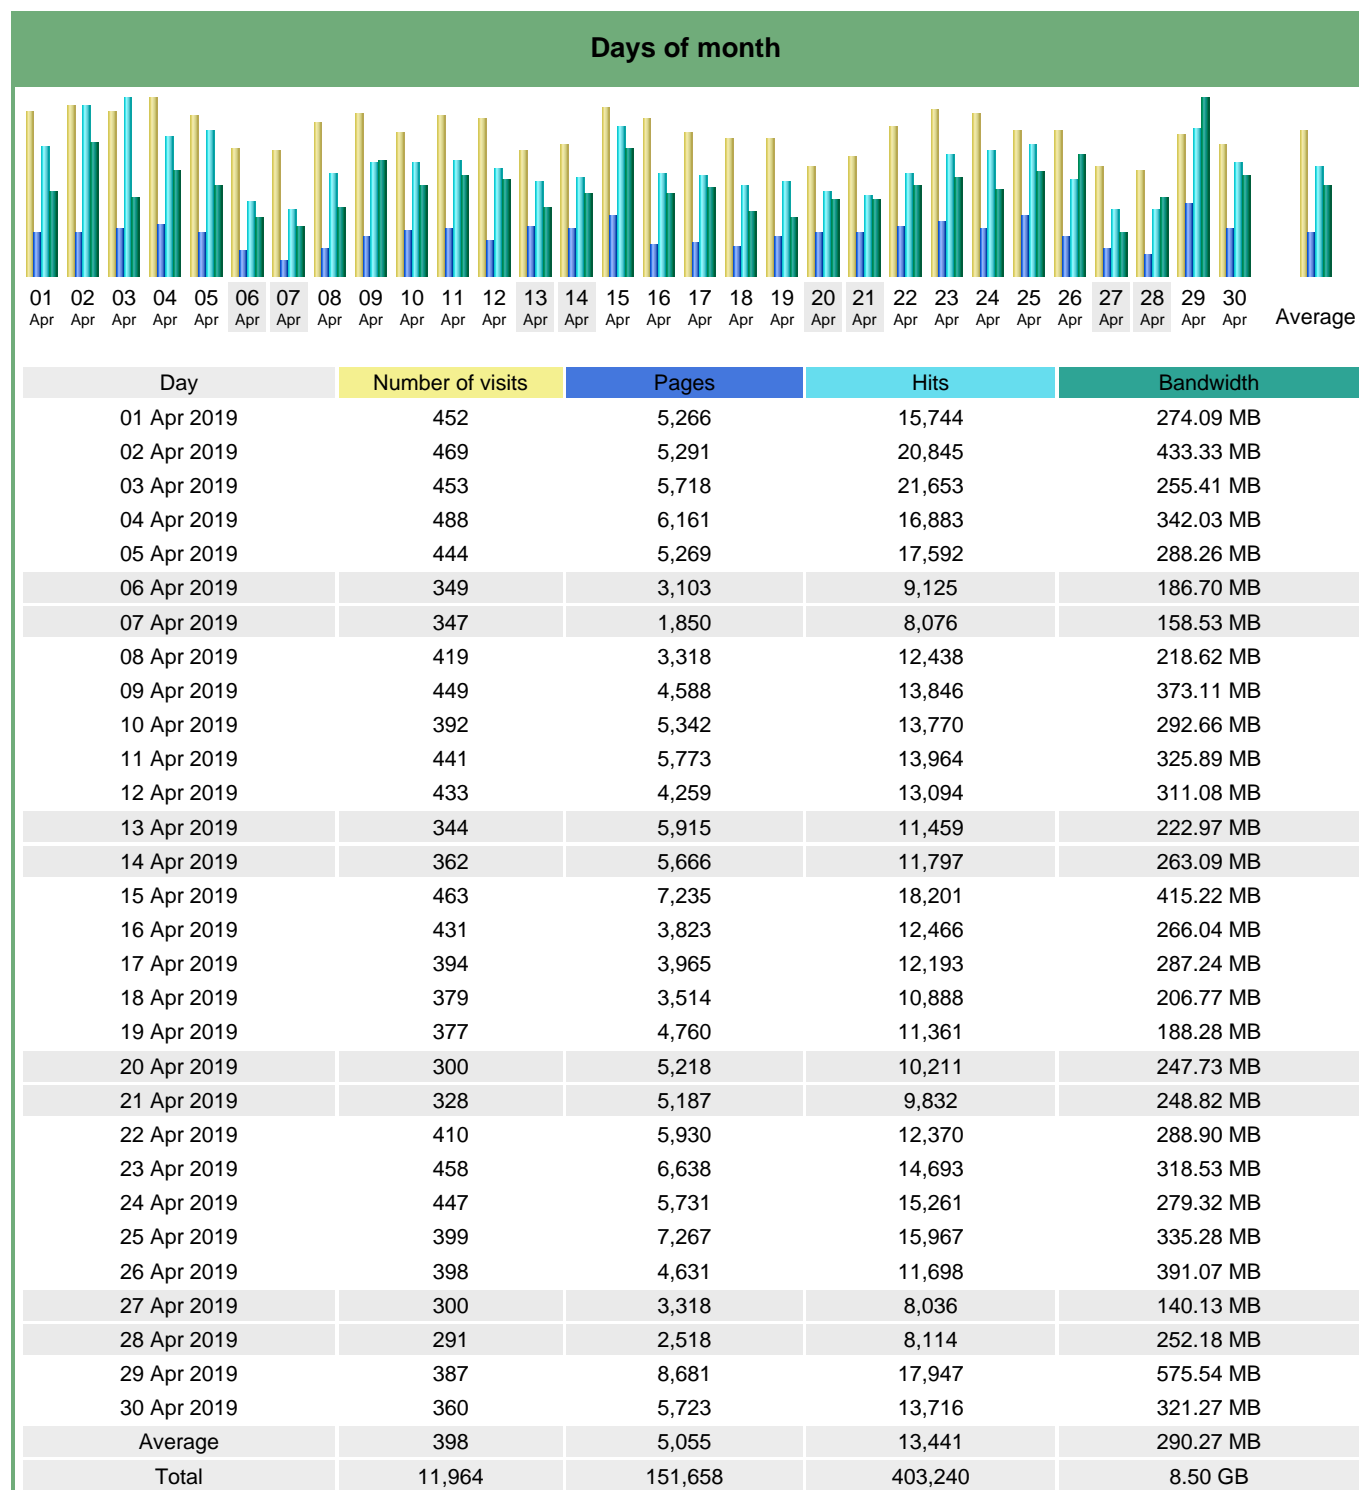

Statistics of visits of the VIVC - April 2019

Days of week

Day	Pages	Hits	Bandwidth
Mon	6,086	15,340	354.47 MB
Tue	5,212	15,113	342.45 MB
Wed	5,189	15,719	278.66 MB
Thu	5,678	14,425	302.49 MB
Fri	4,729	13,436	294.67 MB
Sat	4,388	9,707	199.38 MB
Sun	3,805	9,454	230.66 MB

Hours

Hours	Pages	Hits	Bandwidth	Hours	Pages	Hits	Bandwidth
00	5,545	11,218	186.76 MB	12	10,208	23,528	474.78 MB
01	3,305	7,758	116.97 MB	13	8,353	25,025	519.18 MB
02	4,448	7,895	145.49 MB	14	9,168	26,509	588.81 MB
03	2,463	7,129	128.90 MB	15	9,060	26,993	537.73 MB
04	2,405	7,736	127.21 MB	16	7,736	22,487	468.11 MB
05	2,949	7,370	191.83 MB	17	8,034	21,576	474.34 MB
06	1,627	5,590	85.57 MB	18	8,067	23,417	566.52 MB
07	2,728	8,636	208.20 MB	19	6,727	17,276	350.36 MB
08	5,356	16,650	412.48 MB	20	6,172	15,967	436.62 MB
09	6,394	21,419	441.96 MB	21	7,536	17,875	349.46 MB
10	9,109	25,162	593.66 MB	22	8,483	17,444	449.57 MB
11	8,526	24,175	507.04 MB	23	7,259	14,405	346.55 MB