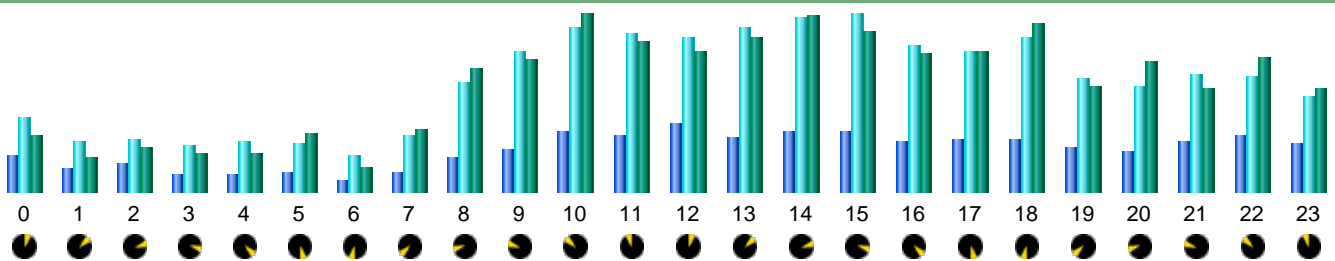

Statistics of visits of the VIVC - April 2019

Days of week

Day	Pages	Hits	Bandwidth
Mon	6,086	15,340	354.47 MB
Tue	5,212	15,113	342.45 MB
Wed	5,189	15,719	278.66 MB
Thu	5,678	14,425	302.49 MB
Fri	4,729	13,436	294.67 MB
Sat	4,388	9,707	199.38 MB
Sun	3,805	9,454	230.66 MB

Hours

Hours	Pages	Hits	Bandwidth	Hours	Pages	Hits	Bandwidth
00	5,545	11,218	186.76 MB	12	10,208	23,528	474.78 MB
01	3,305	7,758	116.97 MB	13	8,353	25,025	519.18 MB
02	4,448	7,895	145.49 MB	14	9,168	26,509	588.81 MB
03	2,463	7,129	128.90 MB	15	9,060	26,993	537.73 MB
04	2,405	7,736	127.21 MB	16	7,736	22,487	468.11 MB
05	2,949	7,370	191.83 MB	17	8,034	21,576	474.34 MB
06	1,627	5,590	85.57 MB	18	8,067	23,417	566.52 MB
07	2,728	8,636	208.20 MB	19	6,727	17,276	350.36 MB
08	5,356	16,650	412.48 MB	20	6,172	15,967	436.62 MB
09	6,394	21,419	441.96 MB	21	7,536	17,875	349.46 MB
10	9,109	25,162	593.66 MB	22	8,483	17,444	449.57 MB
11	8,526	24,175	507.04 MB	23	7,259	14,405	346.55 MB