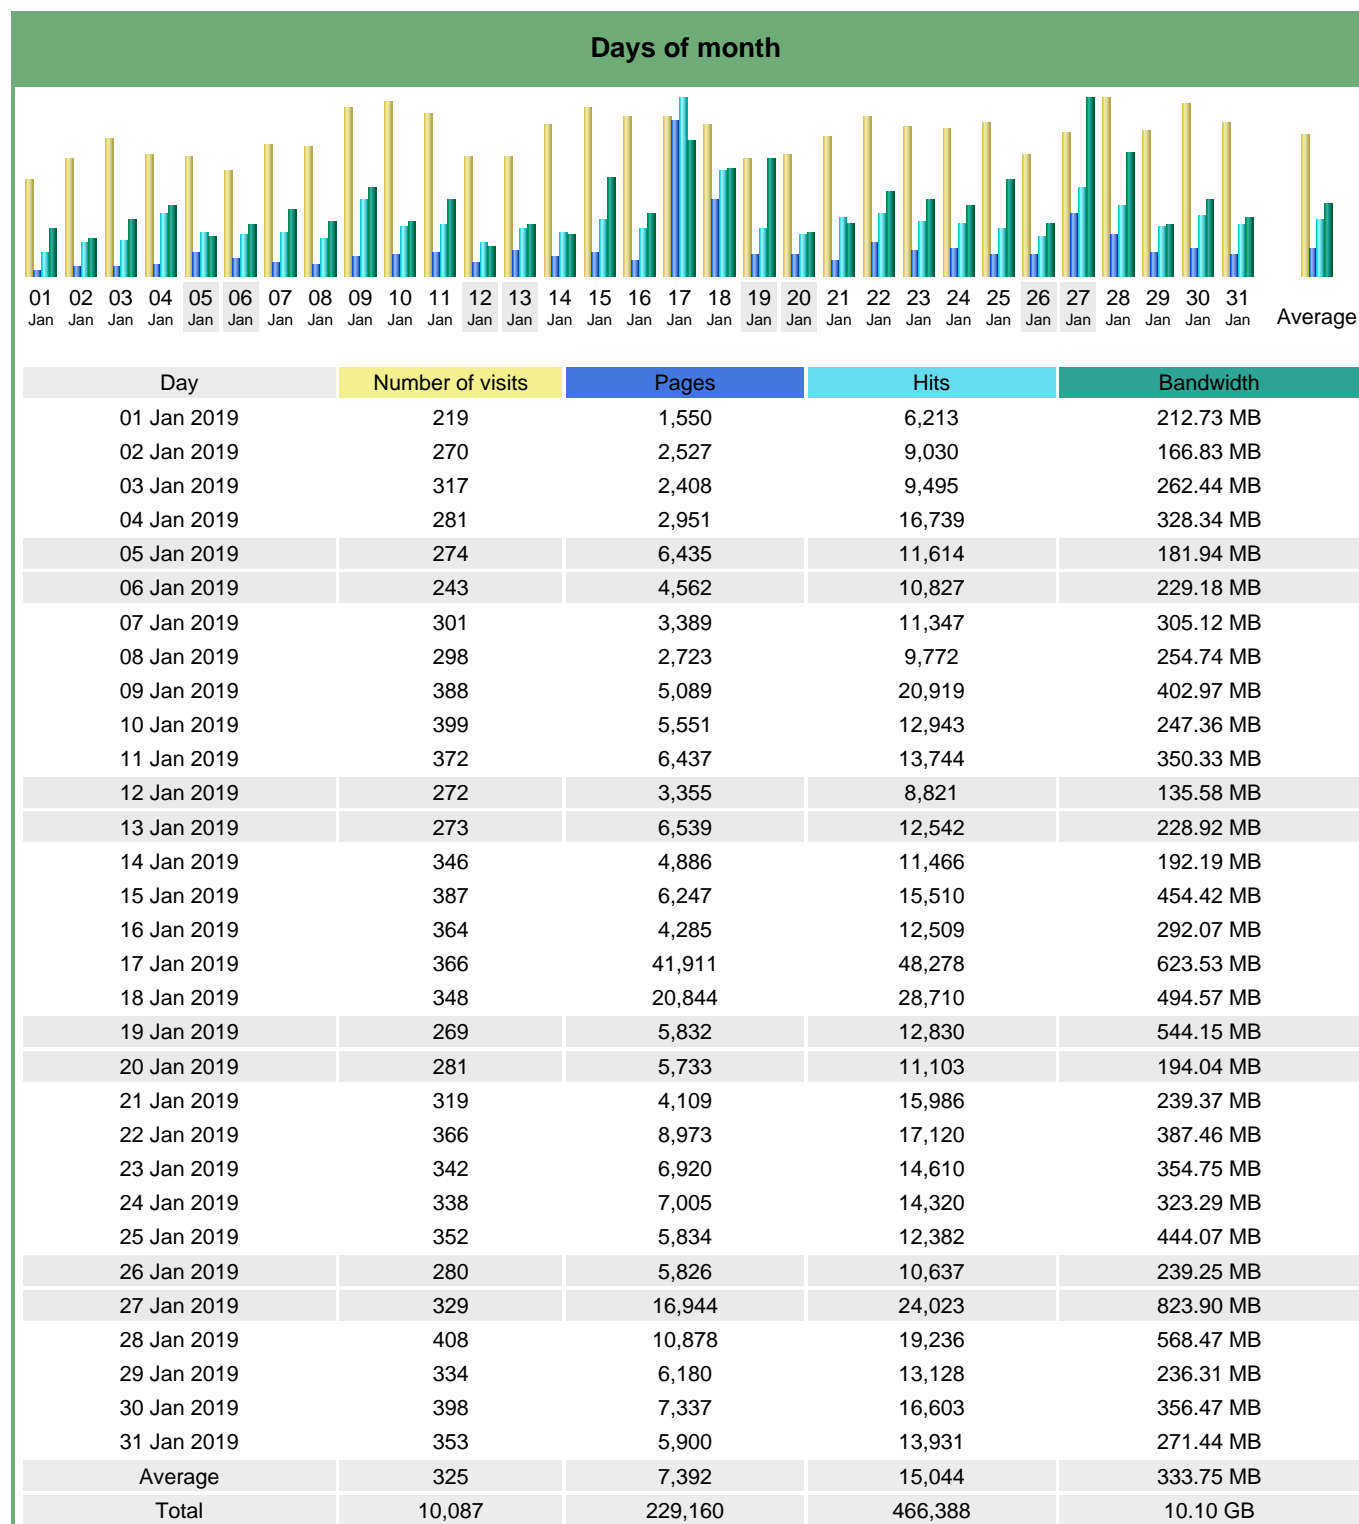

Statistics of visits of the VIVC - January 2019

Days of week

Day	Pages	Hits	Bandwidth
Mon	5,815	14,508	326.29 MB
Tue	5,134	12,348	309.13 MB
Wed	5,231	14,734	314.62 MB
Thu	12,555	19,793	345.62 MB
Fri	9,016	17,893	404.33 MB
Sat	5,362	10,975	275.23 MB
Sun	8,444	14,623	369.01 MB

Hours

Hours	Pages	Hits	Bandwidth	Hours	Pages	Hits	Bandwidth
00	9,366	16,208	468.29 MB	12	9,183	22,174	563.17 MB
01	4,818	10,234	206.60 MB	13	10,940	25,921	472.56 MB
02	14,528	18,052	271.53 MB	14	12,810	30,216	579.91 MB
03	6,945	12,182	277.54 MB	15	17,373	29,789	578.20 MB
04	2,763	8,657	379.06 MB	16	15,137	26,799	552.55 MB
05	2,025	6,219	132.84 MB	17	18,595	29,311	485.82 MB
06	2,939	10,636	202.37 MB	18	20,160	31,492	562.14 MB
07	3,750	10,717	194.48 MB	19	8,518	20,342	426.12 MB
08	4,934	14,993	280.58 MB	20	7,970	18,407	429.29 MB
09	6,636	18,266	553.17 MB	21	8,231	17,887	439.38 MB
10	8,514	22,106	492.46 MB	22	11,147	20,395	650.49 MB
11	9,220	26,647	531.71 MB	23	12,658	18,738	616.04 MB