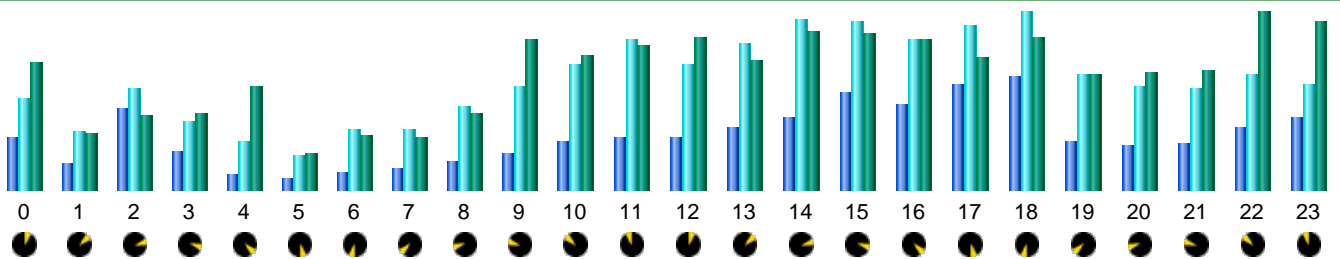

Statistics of visits of the VIVC - January 2019

Days of week

Day	Pages	Hits	Bandwidth
Mon	5,815	14,508	326.29 MB
Tue	5,134	12,348	309.13 MB
Wed	5,231	14,734	314.62 MB
Thu	12,555	19,793	345.62 MB
Fri	9,016	17,893	404.33 MB
Sat	5,362	10,975	275.23 MB
Sun	8,444	14,623	369.01 MB

Hours

Hours	Pages	Hits	Bandwidth	Hours	Pages	Hits	Bandwidth
00	9,366	16,208	468.29 MB	12	9,183	22,174	563.17 MB
01	4,818	10,234	206.60 MB	13	10,940	25,921	472.56 MB
02	14,528	18,052	271.53 MB	14	12,810	30,216	579.91 MB
03	6,945	12,182	277.54 MB	15	17,373	29,789	578.20 MB
04	2,763	8,657	379.06 MB	16	15,137	26,799	552.55 MB
05	2,025	6,219	132.84 MB	17	18,595	29,311	485.82 MB
06	2,939	10,636	202.37 MB	18	20,160	31,492	562.14 MB
07	3,750	10,717	194.48 MB	19	8,518	20,342	426.12 MB
08	4,934	14,993	280.58 MB	20	7,970	18,407	429.29 MB
09	6,636	18,266	553.17 MB	21	8,231	17,887	439.38 MB
10	8,514	22,106	492.46 MB	22	11,147	20,395	650.49 MB
11	9,220	26,647	531.71 MB	23	12,658	18,738	616.04 MB