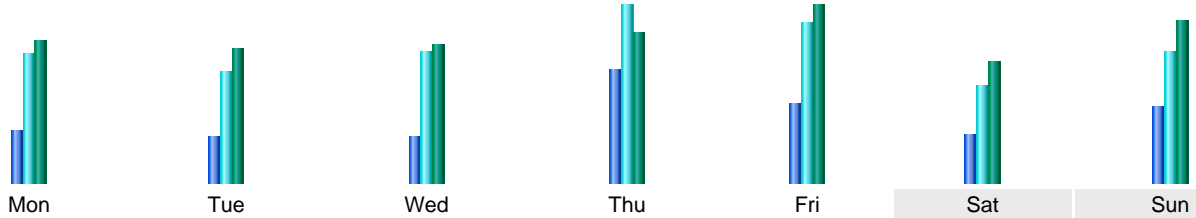

Statistics of visits of the VIVC - January 2019

Days of week

Day	Pages	Hits	Bandwidth
Mon	5,815	14,508	326.29 MB
Tue	5,134	12,348	309.13 MB
Wed	5,231	14,734	314.62 MB
Thu	12,555	19,793	345.62 MB
Fri	9,016	17,893	404.33 MB
Sat	5,362	10,975	275.23 MB
Sun	8,444	14,623	369.01 MB

Hours

Hours	Pages	Hits	Bandwidth	Hours	Pages	Hits	Bandwidth
00	9,366	16,208	468.29 MB	12	9,183	22,174	563.17 MB
01	4,818	10,234	206.60 MB	13	10,940	25,921	472.56 MB
02	14,528	18,052	271.53 MB	14	12,810	30,216	579.91 MB
03	6,945	12,182	277.54 MB	15	17,373	29,789	578.20 MB
04	2,763	8,657	379.06 MB	16	15,137	26,799	552.55 MB
05	2,025	6,219	132.84 MB	17	18,595	29,311	485.82 MB
06	2,939	10,636	202.37 MB	18	20,160	31,492	562.14 MB
07	3,750	10,717	194.48 MB	19	8,518	20,342	426.12 MB
08	4,934	14,993	280.58 MB	20	7,970	18,407	429.29 MB
09	6,636	18,266	553.17 MB	21	8,231	17,887	439.38 MB
10	8,514	22,106	492.46 MB	22	11,147	20,395	650.49 MB
11	9,220	26,647	531.71 MB	23	12,658	18,738	616.04 MB