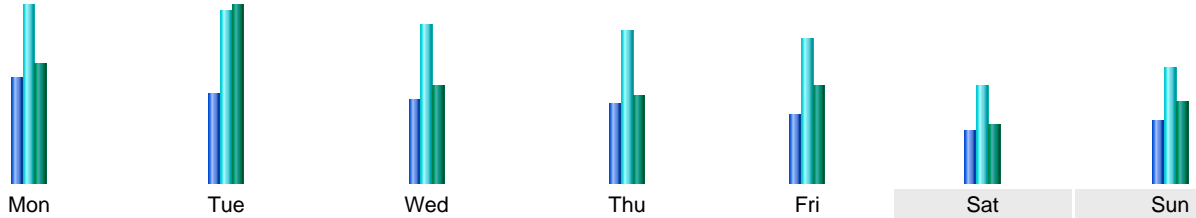

## Statistics of visits of the VIVC - April 2018

## Days of week

Day	Pages	Hits	Bandwidth
Mon	7,526	12,756	298.03 MB
Tue	6,453	12,379	441.75 MB
Wed	5,975	11,446	243.82 MB
Thu	5,765	10,944	218.82 MB
Fri	4,903	10,363	242.28 MB
Sat	3,754	7,015	146.36 MB
Sun	4,508	8,308	201.47 MB

## Hours

Hours	Pages	Hits	Bandwidth	Hours	Pages	Hits	Bandwidth
00	5,497	8,171	173.13 MB	12	9,531	16,882	433.88 MB
01	4,200	7,783	138.06 MB	13	11,899	20,237	485.88 MB
02	6,461	9,336	176.33 MB	14	12,098	21,034	445.53 MB
03	4,851	7,014	151.55 MB	15	8,374	17,894	417.45 MB
04	2,090	4,579	101.41 MB	16	6,929	16,470	492.80 MB
05	1,776	4,043	86.64 MB	17	6,771	14,704	461.76 MB
06	4,409	7,211	117.05 MB	18	5,960	13,313	520.93 MB
07	2,194	6,832	212.17 MB	19	6,596	12,860	294.16 MB
08	8,658	15,390	302.29 MB	20	7,938	14,420	346.71 MB
09	10,774	19,136	536.67 MB	21	6,459	13,405	352.79 MB
10	11,480	21,006	464.53 MB	22	7,542	13,381	281.78 MB
11	10,104	19,110	422.59 MB	23	4,985	9,710	253.48 MB