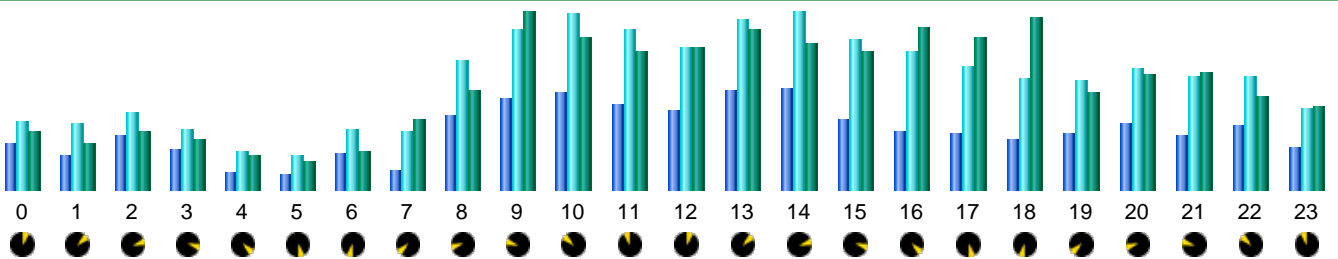

## Statistics of visits of the VIVC - April 2018

## Days of week

Day	Pages	Hits	Bandwidth
Mon	7,526	12,756	298.03 MB
Tue	6,453	12,379	441.75 MB
Wed	5,975	11,446	243.82 MB
Thu	5,765	10,944	218.82 MB
Fri	4,903	10,363	242.28 MB
Sat	3,754	7,015	146.36 MB
Sun	4,508	8,308	201.47 MB

## Hours

Hours	Pages	Hits	Bandwidth	Hours	Pages	Hits	Bandwidth
00	5,497	8,171	173.13 MB	12	9,531	16,882	433.88 MB
01	4,200	7,783	138.06 MB	13	11,899	20,237	485.88 MB
02	6,461	9,336	176.33 MB	14	12,098	21,034	445.53 MB
03	4,851	7,014	151.55 MB	15	8,374	17,894	417.45 MB
04	2,090	4,579	101.41 MB	16	6,929	16,470	492.80 MB
05	1,776	4,043	86.64 MB	17	6,771	14,704	461.76 MB
06	4,409	7,211	117.05 MB	18	5,960	13,313	520.93 MB
07	2,194	6,832	212.17 MB	19	6,596	12,860	294.16 MB
08	8,658	15,390	302.29 MB	20	7,938	14,420	346.71 MB
09	10,774	19,136	536.67 MB	21	6,459	13,405	352.79 MB
10	11,480	21,006	464.53 MB	22	7,542	13,381	281.78 MB
11	10,104	19,110	422.59 MB	23	4,985	9,710	253.48 MB