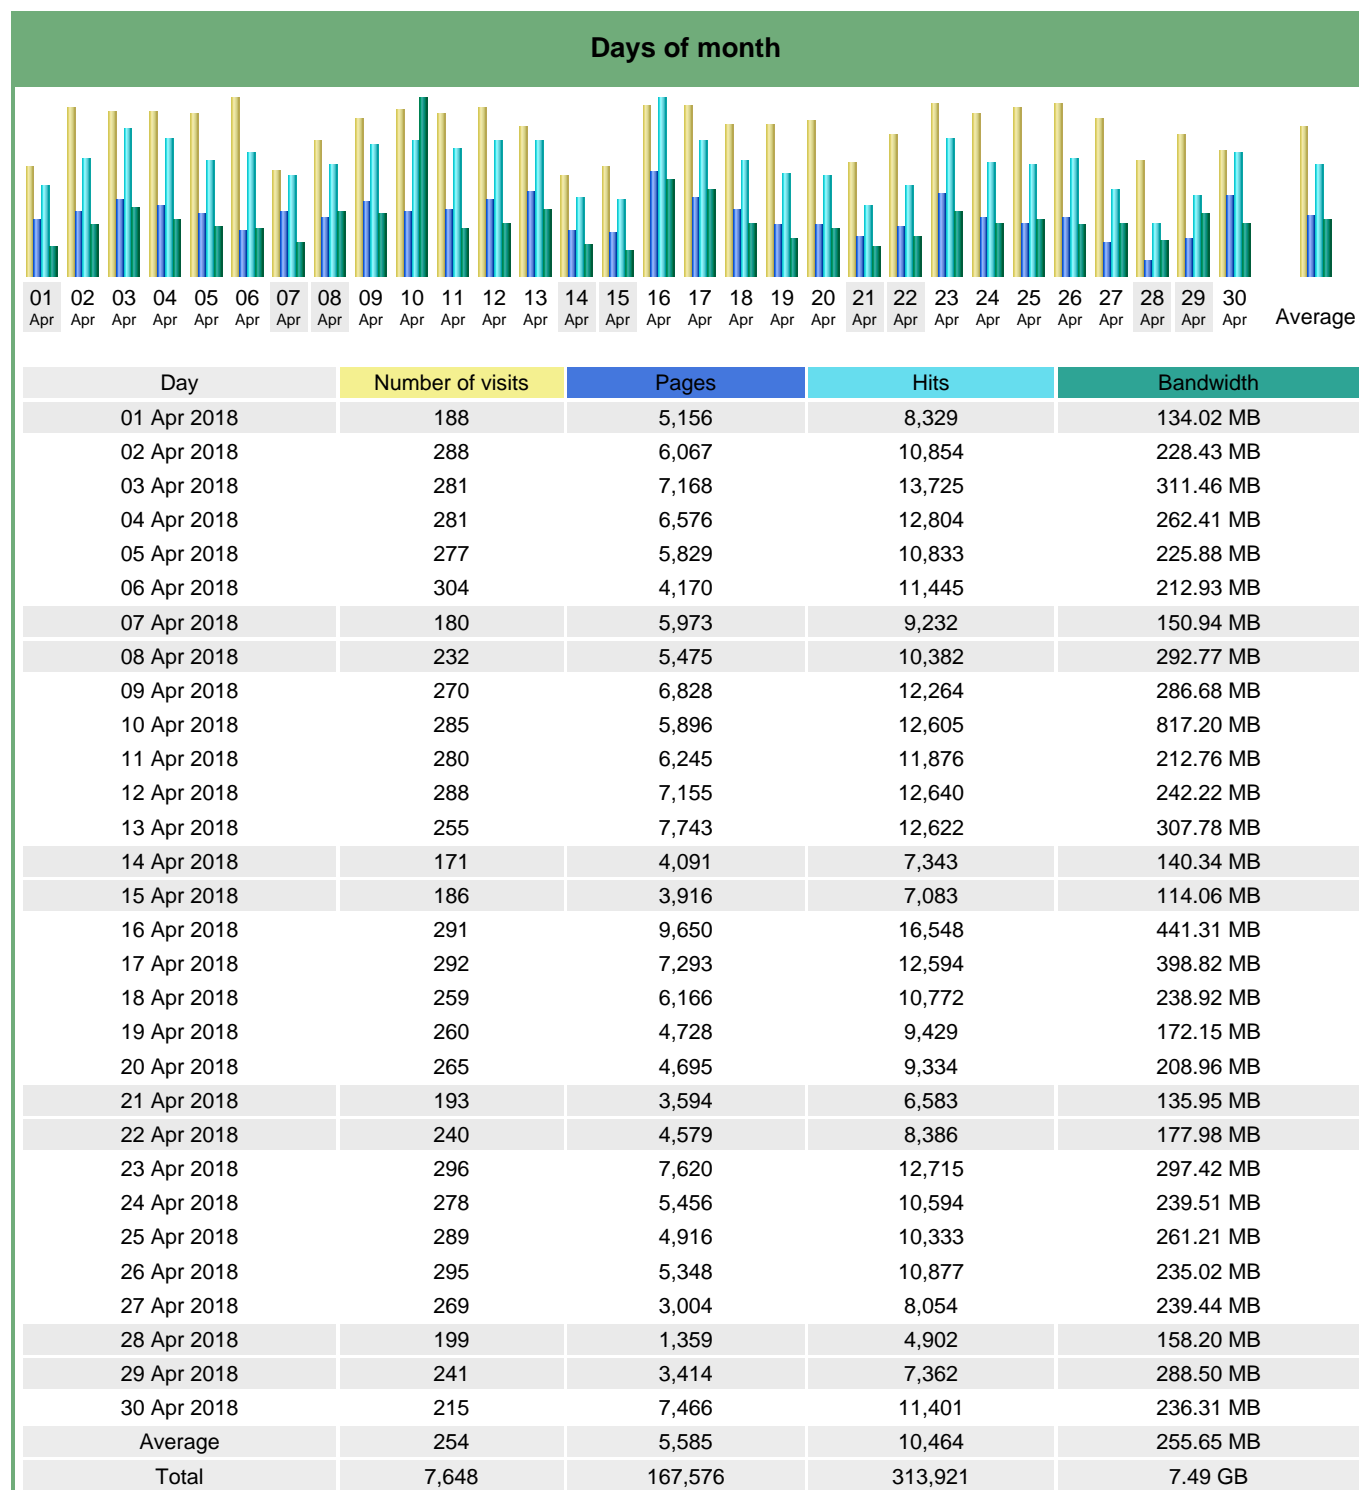

## Statistics of visits of the VIVC - April 2018

## Days of week

Day	Pages	Hits	Bandwidth
Mon	7,526	12,756	298.03 MB
Tue	6,453	12,379	441.75 MB
Wed	5,975	11,446	243.82 MB
Thu	5,765	10,944	218.82 MB
Fri	4,903	10,363	242.28 MB
Sat	3,754	7,015	146.36 MB
Sun	4,508	8,308	201.47 MB

## Hours

Hours	Pages	Hits	Bandwidth	Hours	Pages	Hits	Bandwidth
00	5,497	8,171	173.13 MB	12	9,531	16,882	433.88 MB
01	4,200	7,783	138.06 MB	13	11,899	20,237	485.88 MB
02	6,461	9,336	176.33 MB	14	12,098	21,034	445.53 MB
03	4,851	7,014	151.55 MB	15	8,374	17,894	417.45 MB
04	2,090	4,579	101.41 MB	16	6,929	16,470	492.80 MB
05	1,776	4,043	86.64 MB	17	6,771	14,704	461.76 MB
06	4,409	7,211	117.05 MB	18	5,960	13,313	520.93 MB
07	2,194	6,832	212.17 MB	19	6,596	12,860	294.16 MB
08	8,658	15,390	302.29 MB	20	7,938	14,420	346.71 MB
09	10,774	19,136	536.67 MB	21	6,459	13,405	352.79 MB
10	11,480	21,006	464.53 MB	22	7,542	13,381	281.78 MB
11	10,104	19,110	422.59 MB	23	4,985	9,710	253.48 MB