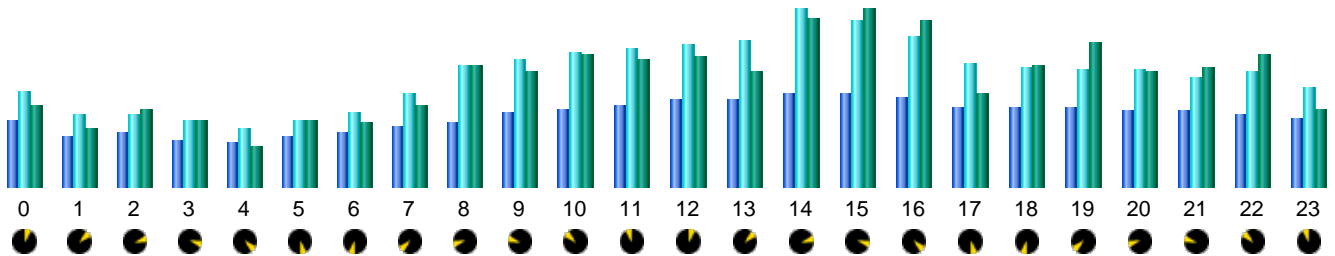

## Statistics of visits of the VIVC - May 2017

## Days of week

Day	Pages	Hits	Bandwidth
Mon	11,177	17,724	293.24 MB
Tue	11,242	17,878	292.88 MB
Wed	10,398	17,575	333.60 MB
Thu	13,338	19,767	368.15 MB
Fri	9,709	16,586	354.46 MB
Sat	7,278	11,277	264.11 MB
Sun	8,707	12,780	197.16 MB

## Hours

Hours	Pages	Hits	Bandwidth	Hours	Pages	Hits	Bandwidth
00	12,202	17,810	293.52 MB	12	16,375	26,667	468.66 MB
01	9,590	13,425	208.48 MB	13	16,378	27,632	417.06 MB
02	10,216	13,582	278.63 MB	14	17,607	33,250	606.34 MB
03	8,866	12,482	236.37 MB	15	17,678	31,258	637.50 MB
04	8,367	10,817	146.21 MB	16	16,842	28,447	596.03 MB
05	9,400	12,416	234.67 MB	17	14,903	23,049	336.58 MB
06	10,097	14,034	229.68 MB	18	15,088	22,291	434.65 MB
07	11,092	17,374	290.50 MB	19	14,856	22,163	522.71 MB
08	11,831	22,666	436.74 MB	20	14,351	22,005	417.47 MB
09	13,748	23,823	415.62 MB	21	14,174	20,642	431.50 MB
10	14,611	25,396	479.37 MB	22	13,616	21,483	475.89 MB
11	15,506	26,193	459.18 MB	23	12,835	18,630	280.75 MB