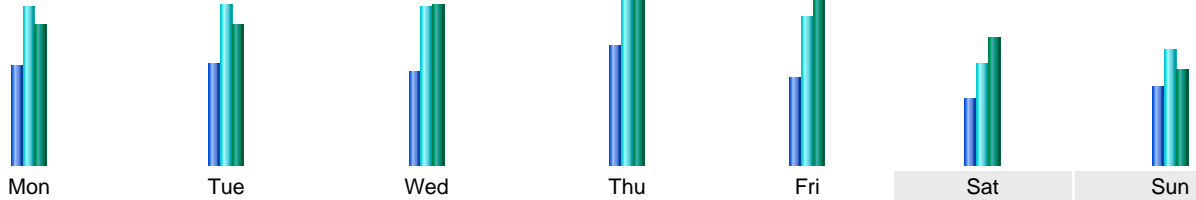

## Statistics of visits of the VIVC - May 2017

## Days of week

Day	Pages	Hits	Bandwidth
Mon	11,177	17,724	293.24 MB
Tue	11,242	17,878	292.88 MB
Wed	10,398	17,575	333.60 MB
Thu	13,338	19,767	368.15 MB
Fri	9,709	16,586	354.46 MB
Sat	7,278	11,277	264.11 MB
Sun	8,707	12,780	197.16 MB

## Hours

Hours	Pages	Hits	Bandwidth	Hours	Pages	Hits	Bandwidth
00	12,202	17,810	293.52 MB	12	16,375	26,667	468.66 MB
01	9,590	13,425	208.48 MB	13	16,378	27,632	417.06 MB
02	10,216	13,582	278.63 MB	14	17,607	33,250	606.34 MB
03	8,866	12,482	236.37 MB	15	17,678	31,258	637.50 MB
04	8,367	10,817	146.21 MB	16	16,842	28,447	596.03 MB
05	9,400	12,416	234.67 MB	17	14,903	23,049	336.58 MB
06	10,097	14,034	229.68 MB	18	15,088	22,291	434.65 MB
07	11,092	17,374	290.50 MB	19	14,856	22,163	522.71 MB
08	11,831	22,666	436.74 MB	20	14,351	22,005	417.47 MB
09	13,748	23,823	415.62 MB	21	14,174	20,642	431.50 MB
10	14,611	25,396	479.37 MB	22	13,616	21,483	475.89 MB
11	15,506	26,193	459.18 MB	23	12,835	18,630	280.75 MB