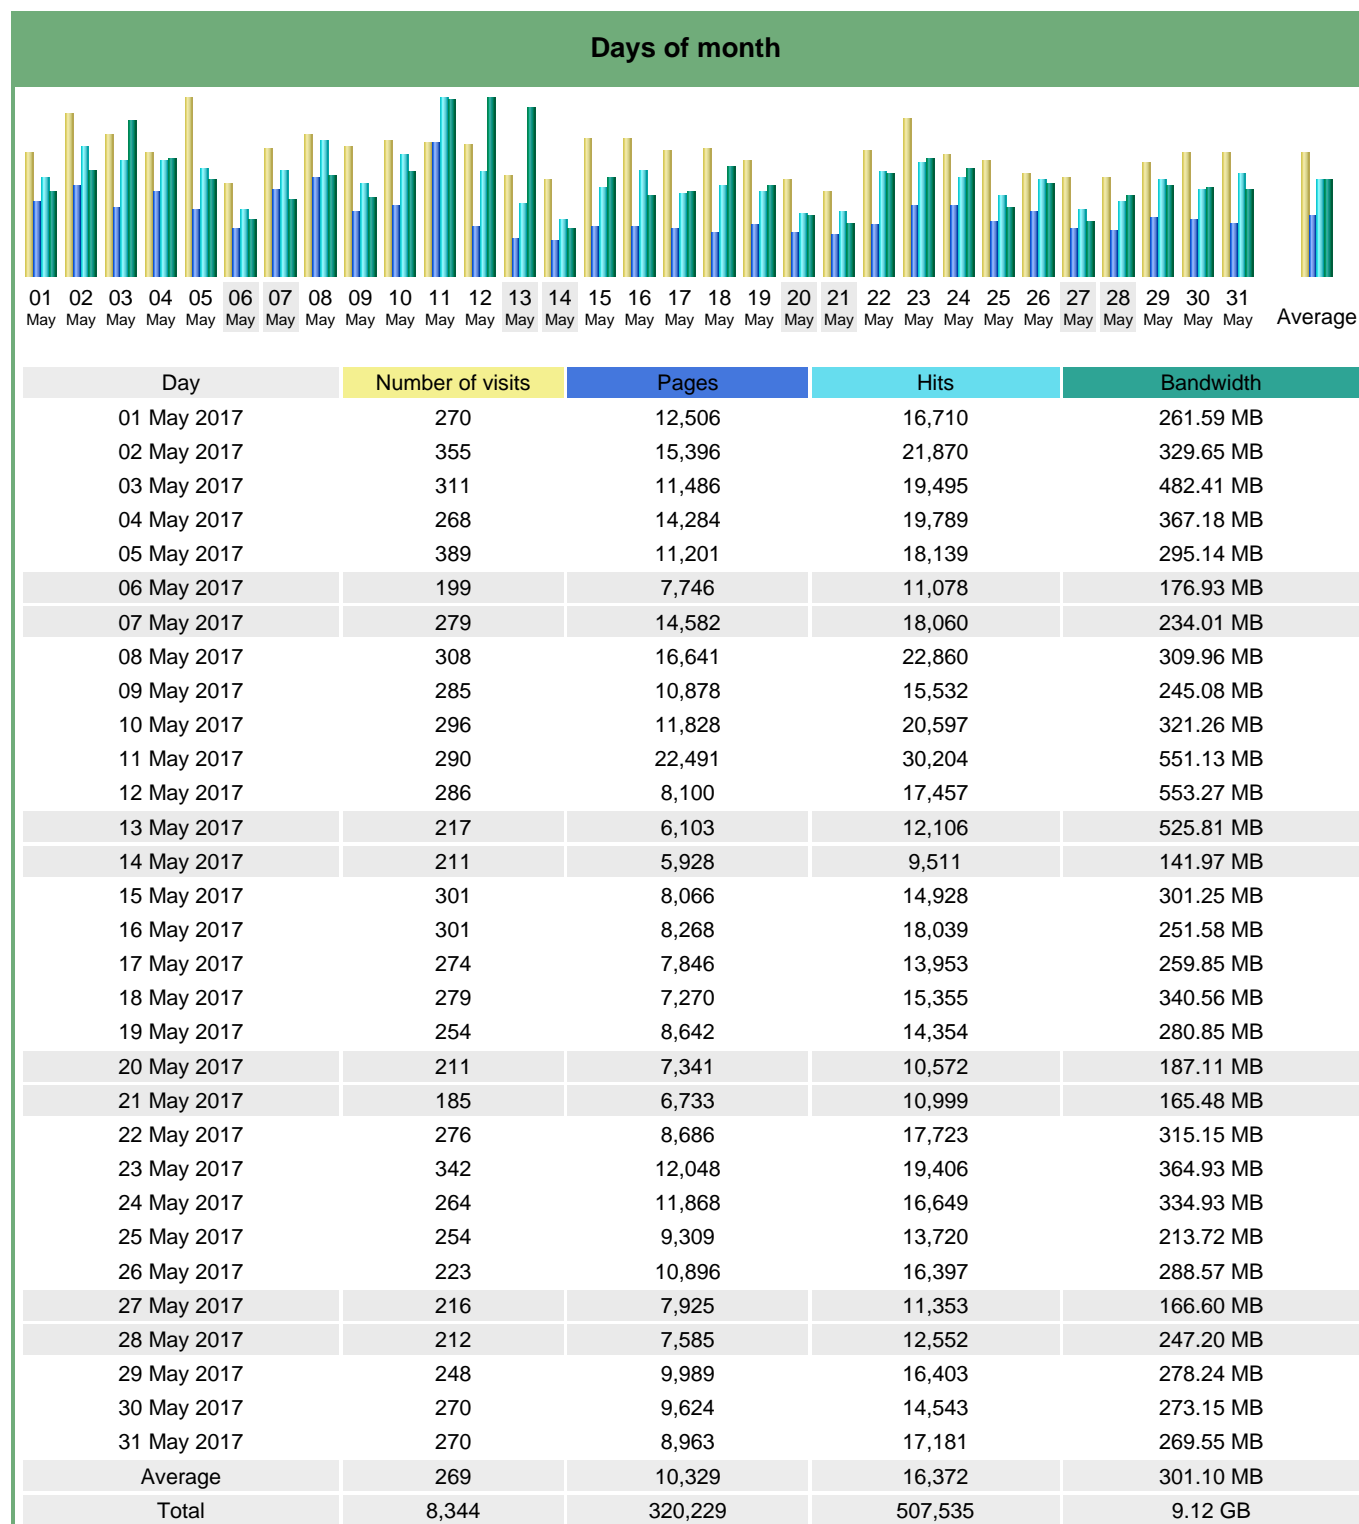

## Statistics of visits of the VIVC - May 2017

## Days of week

Day	Pages	Hits	Bandwidth
Mon	11,177	17,724	293.24 MB
Tue	11,242	17,878	292.88 MB
Wed	10,398	17,575	333.60 MB
Thu	13,338	19,767	368.15 MB
Fri	9,709	16,586	354.46 MB
Sat	7,278	11,277	264.11 MB
Sun	8,707	12,780	197.16 MB

## Hours

Hours	Pages	Hits	Bandwidth	Hours	Pages	Hits	Bandwidth
00	12,202	17,810	293.52 MB	12	16,375	26,667	468.66 MB
01	9,590	13,425	208.48 MB	13	16,378	27,632	417.06 MB
02	10,216	13,582	278.63 MB	14	17,607	33,250	606.34 MB
03	8,866	12,482	236.37 MB	15	17,678	31,258	637.50 MB
04	8,367	10,817	146.21 MB	16	16,842	28,447	596.03 MB
05	9,400	12,416	234.67 MB	17	14,903	23,049	336.58 MB
06	10,097	14,034	229.68 MB	18	15,088	22,291	434.65 MB
07	11,092	17,374	290.50 MB	19	14,856	22,163	522.71 MB
08	11,831	22,666	436.74 MB	20	14,351	22,005	417.47 MB
09	13,748	23,823	415.62 MB	21	14,174	20,642	431.50 MB
10	14,611	25,396	479.37 MB	22	13,616	21,483	475.89 MB
11	15,506	26,193	459.18 MB	23	12,835	18,630	280.75 MB