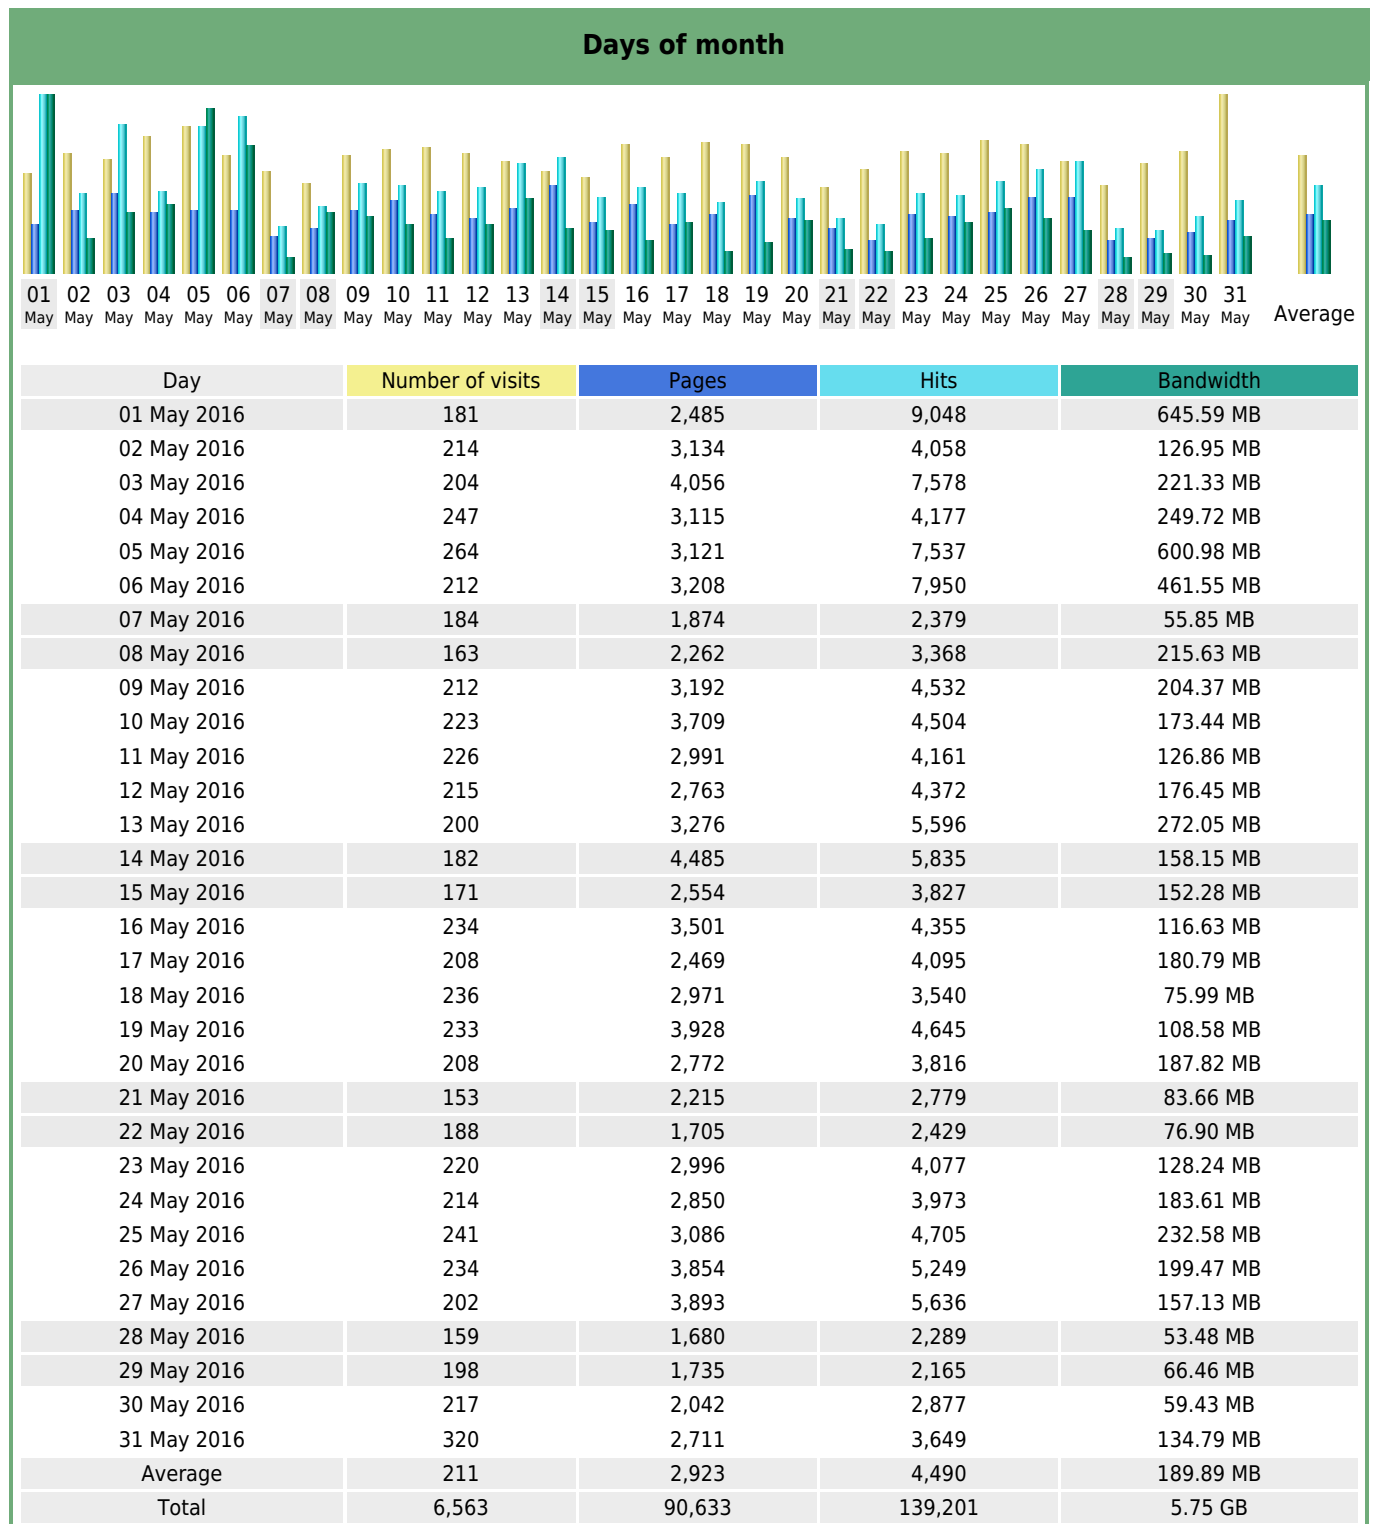

## Statistics of visits of the VIVC - May 2016

## Days of week

Day	Pages	Hits	Bandwidth
Mon	2,973	3,979	127.13 MB
Tue	3,159	4,759	178.79 MB
Wed	3,040	4,145	171.29 MB
Thu	3,416	5,450	271.37 MB
Fri	3,287	5,749	269.64 MB
Sat	2,563	3,320	87.78 MB
Sun	2,148	4,167	231.37 MB

## Hours

Hours	Pages	Hits	Bandwidth	Hours	Pages	Hits	Bandwidth
00	1,517	1,995	74.61 MB	12	6,664	8,391	422.27 MB
01	1,632	1,895	25.37 MB	13	5,145	6,804	263.86 MB
02	1,165	1,331	18.54 MB	14	5,716	7,720	259.07 MB
03	2,132	6,646	548.05 MB	15	6,501	13,859	730.03 MB
04	1,620	7,905	484.26 MB	16	5,031	8,838	379.40 MB
05	1,564	1,999	51.45 MB	17	4,513	6,495	345.08 MB
06	2,327	2,845	159.22 MB	18	3,417	4,585	146.98 MB
07	2,852	3,355	69.31 MB	19	3,889	6,035	165.17 MB
08	3,683	4,789	159.24 MB	20	3,734	5,472	205.68 MB
09	3,934	5,563	143.09 MB	21	3,385	5,314	280.58 MB
10	7,087	8,990	244.73 MB	22	4,592	6,203	135.15 MB
11	6,688	9,455	417.60 MB	23	1,845	2,717	158.00 MB