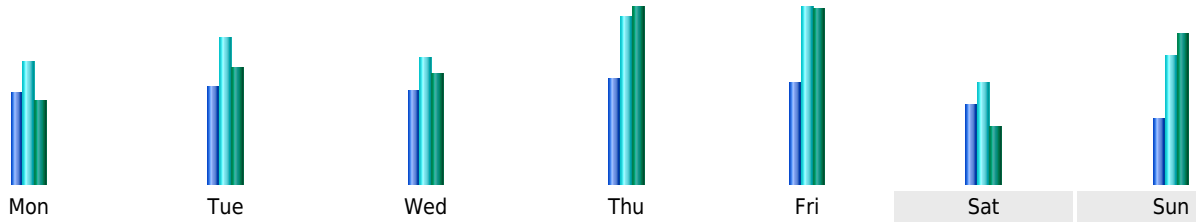

## Statistics of visits of the VIVC - May 2016

## Days of week

Day	Pages	Hits	Bandwidth
Mon	2,973	3,979	127.13 MB
Tue	3,159	4,759	178.79 MB
Wed	3,040	4,145	171.29 MB
Thu	3,416	5,450	271.37 MB
Fri	3,287	5,749	269.64 MB
Sat	2,563	3,320	87.78 MB
Sun	2,148	4,167	231.37 MB

## Hours

Hours	Pages	Hits	Bandwidth	Hours	Pages	Hits	Bandwidth
00	1,517	1,995	74.61 MB	12	6,664	8,391	422.27 MB
01	1,632	1,895	25.37 MB	13	5,145	6,804	263.86 MB
02	1,165	1,331	18.54 MB	14	5,716	7,720	259.07 MB
03	2,132	6,646	548.05 MB	15	6,501	13,859	730.03 MB
04	1,620	7,905	484.26 MB	16	5,031	8,838	379.40 MB
05	1,564	1,999	51.45 MB	17	4,513	6,495	345.08 MB
06	2,327	2,845	159.22 MB	18	3,417	4,585	146.98 MB
07	2,852	3,355	69.31 MB	19	3,889	6,035	165.17 MB
08	3,683	4,789	159.24 MB	20	3,734	5,472	205.68 MB
09	3,934	5,563	143.09 MB	21	3,385	5,314	280.58 MB
10	7,087	8,990	244.73 MB	22	4,592	6,203	135.15 MB
11	6,688	9,455	417.60 MB	23	1,845	2,717	158.00 MB