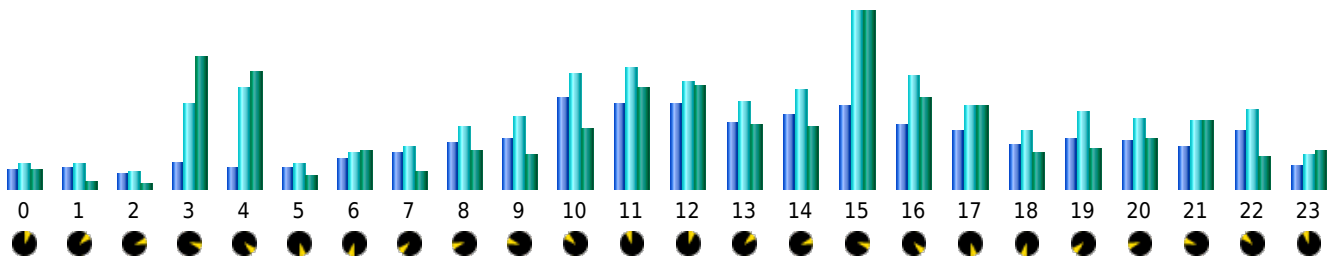

## Statistics of visits of the VIVC - May 2016

## Days of week

Day	Pages	Hits	Bandwidth
Mon	2,973	3,979	127.13 MB
Tue	3,159	4,759	178.79 MB
Wed	3,040	4,145	171.29 MB
Thu	3,416	5,450	271.37 MB
Fri	3,287	5,749	269.64 MB
Sat	2,563	3,320	87.78 MB
Sun	2,148	4,167	231.37 MB

## Hours

Hours	Pages	Hits	Bandwidth	Hours	Pages	Hits	Bandwidth
00	1,517	1,995	74.61 MB	12	6,664	8,391	422.27 MB
01	1,632	1,895	25.37 MB	13	5,145	6,804	263.86 MB
02	1,165	1,331	18.54 MB	14	5,716	7,720	259.07 MB
03	2,132	6,646	548.05 MB	15	6,501	13,859	730.03 MB
04	1,620	7,905	484.26 MB	16	5,031	8,838	379.40 MB
05	1,564	1,999	51.45 MB	17	4,513	6,495	345.08 MB
06	2,327	2,845	159.22 MB	18	3,417	4,585	146.98 MB
07	2,852	3,355	69.31 MB	19	3,889	6,035	165.17 MB
08	3,683	4,789	159.24 MB	20	3,734	5,472	205.68 MB
09	3,934	5,563	143.09 MB	21	3,385	5,314	280.58 MB
10	7,087	8,990	244.73 MB	22	4,592	6,203	135.15 MB
11	6,688	9,455	417.60 MB	23	1,845	2,717	158.00 MB