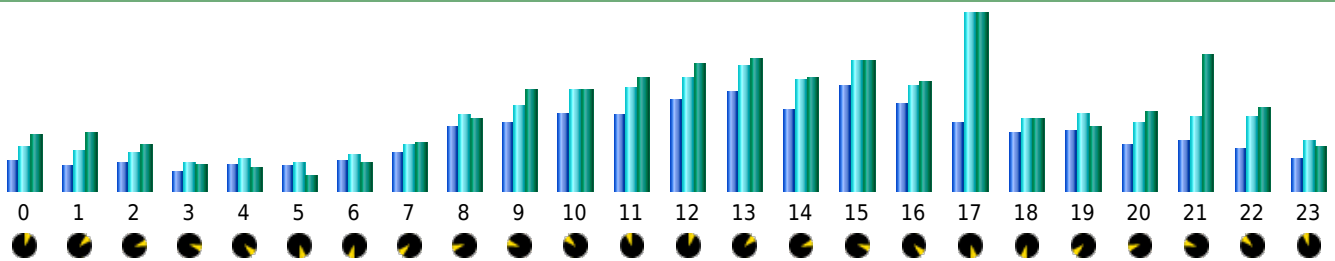

## Statistics of visits of the VIVC - April 2016

## Days of week

Day	Pages	Hits	Bandwidth
Mon	3,191	5,867	178.37 MB
Tue	3,481	4,778	143.65 MB
Wed	3,572	4,524	135.33 MB
Thu	3,484	4,598	140.72 MB
Fri	3,979	5,063	191.50 MB
Sat	1,880	2,603	97.05 MB
Sun	2,156	2,842	105.20 MB

## Hours

Hours	Pages	Hits	Bandwidth	Hours	Pages	Hits	Bandwidth
00	2,196	3,149	123.22 MB	12	6,381	7,955	276.47 MB
01	1,775	2,880	127.58 MB	13	7,000	8,768	287.59 MB
02	1,933	2,725	100.27 MB	14	5,756	7,802	245.11 MB
03	1,340	2,042	57.14 MB	15	7,375	9,080	285.09 MB
04	1,827	2,221	48.01 MB	16	6,140	7,413	236.12 MB
05	1,671	1,986	32.31 MB	17	4,754	12,356	383.89 MB
06	2,074	2,476	62.26 MB	18	4,037	4,956	155.02 MB
07	2,704	3,200	105.54 MB	19	4,216	5,473	140.62 MB
08	4,407	5,324	153.75 MB	20	3,216	4,749	170.83 MB
09	4,671	6,005	221.33 MB	21	3,544	5,155	297.40 MB
10	5,420	7,124	221.62 MB	22	2,919	5,157	180.52 MB
11	5,223	7,216	247.22 MB	23	2,263	3,568	96.91 MB