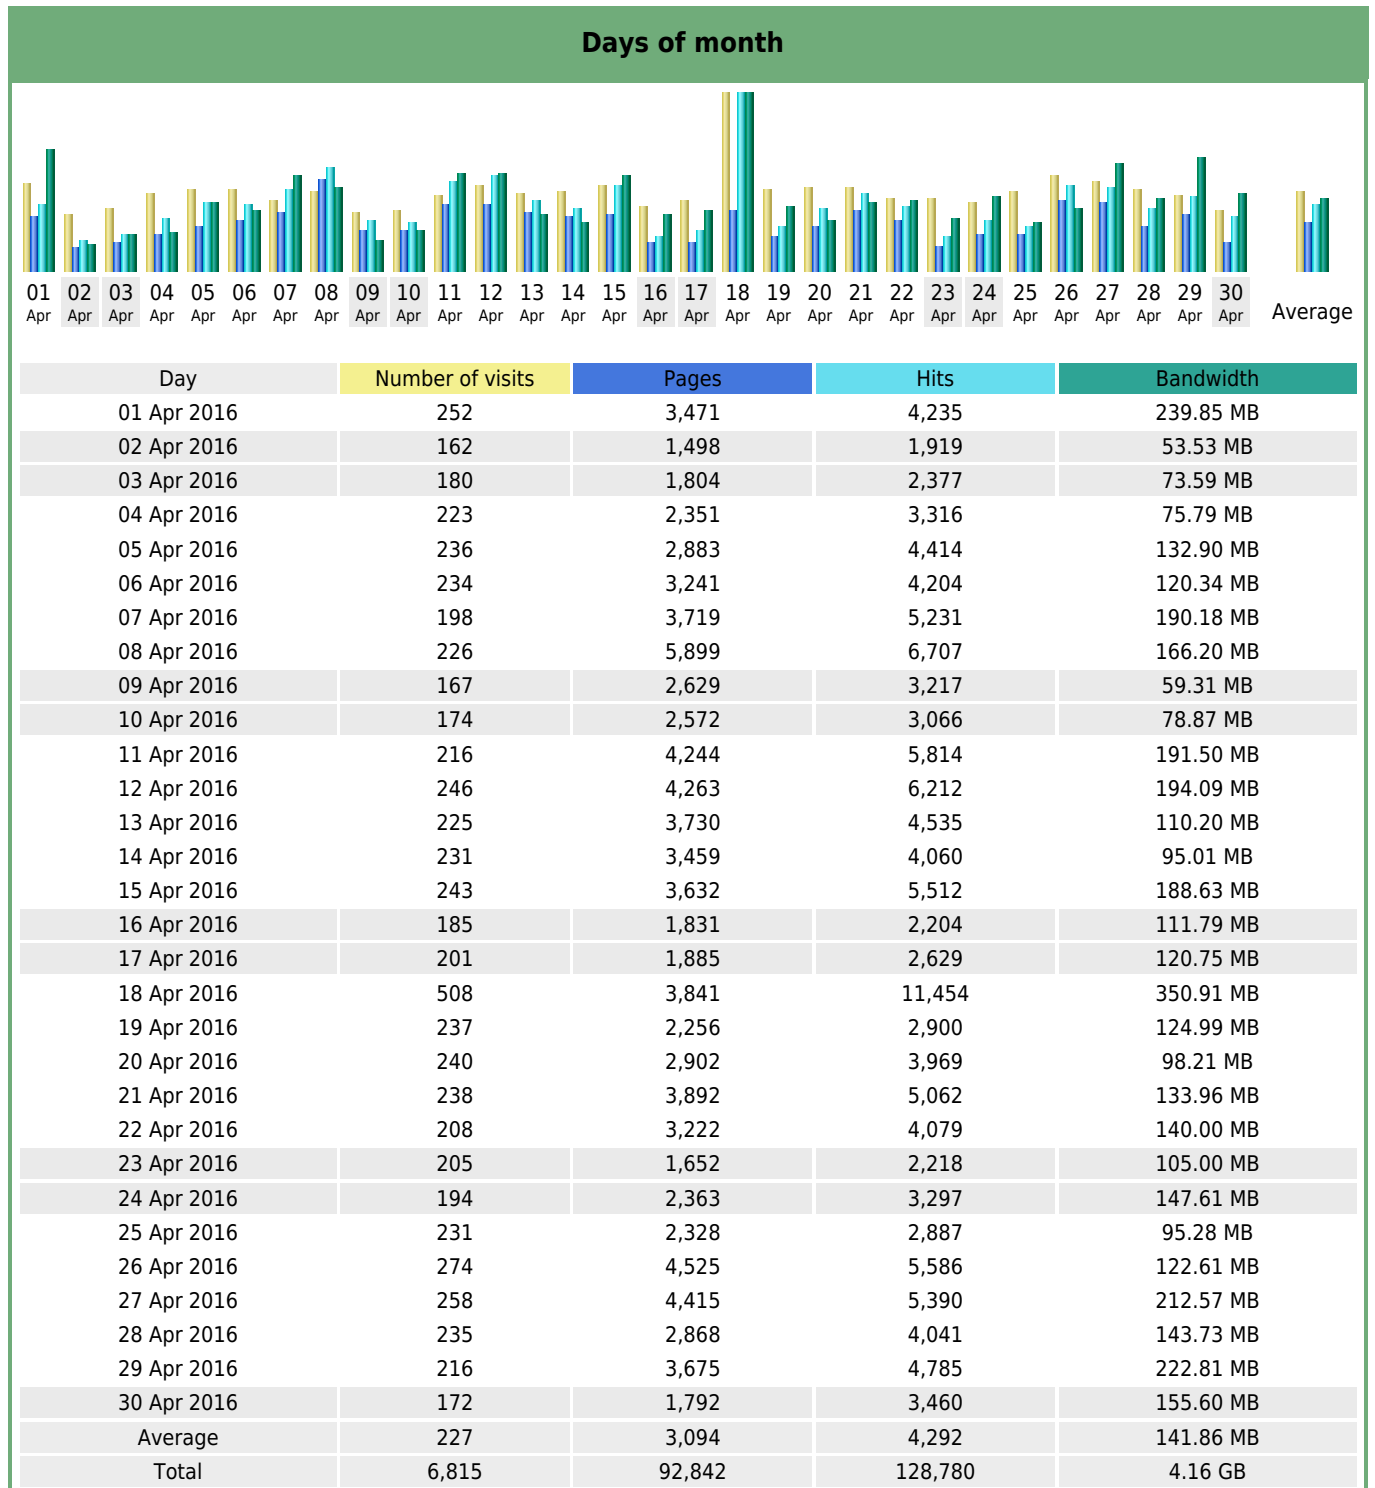

## Statistics of visits of the VIVC - April 2016

## Days of week

Day	Pages	Hits	Bandwidth
Mon	3,191	5,867	178.37 MB
Tue	3,481	4,778	143.65 MB
Wed	3,572	4,524	135.33 MB
Thu	3,484	4,598	140.72 MB
Fri	3,979	5,063	191.50 MB
Sat	1,880	2,603	97.05 MB
Sun	2,156	2,842	105.20 MB

## Hours

Hours	Pages	Hits	Bandwidth	Hours	Pages	Hits	Bandwidth
00	2,196	3,149	123.22 MB	12	6,381	7,955	276.47 MB
01	1,775	2,880	127.58 MB	13	7,000	8,768	287.59 MB
02	1,933	2,725	100.27 MB	14	5,756	7,802	245.11 MB
03	1,340	2,042	57.14 MB	15	7,375	9,080	285.09 MB
04	1,827	2,221	48.01 MB	16	6,140	7,413	236.12 MB
05	1,671	1,986	32.31 MB	17	4,754	12,356	383.89 MB
06	2,074	2,476	62.26 MB	18	4,037	4,956	155.02 MB
07	2,704	3,200	105.54 MB	19	4,216	5,473	140.62 MB
08	4,407	5,324	153.75 MB	20	3,216	4,749	170.83 MB
09	4,671	6,005	221.33 MB	21	3,544	5,155	297.40 MB
10	5,420	7,124	221.62 MB	22	2,919	5,157	180.52 MB
11	5,223	7,216	247.22 MB	23	2,263	3,568	96.91 MB