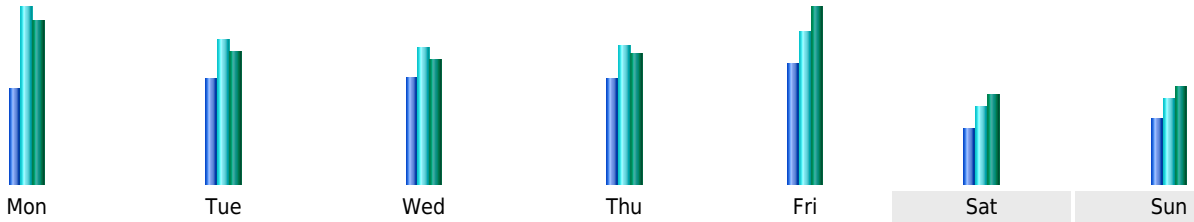

## Statistics of visits of the VIVC - April 2016

## Days of week

Day	Pages	Hits	Bandwidth
Mon	3,191	5,867	178.37 MB
Tue	3,481	4,778	143.65 MB
Wed	3,572	4,524	135.33 MB
Thu	3,484	4,598	140.72 MB
Fri	3,979	5,063	191.50 MB
Sat	1,880	2,603	97.05 MB
Sun	2,156	2,842	105.20 MB

## Hours

Hours	Pages	Hits	Bandwidth	Hours	Pages	Hits	Bandwidth
00	2,196	3,149	123.22 MB	12	6,381	7,955	276.47 MB
01	1,775	2,880	127.58 MB	13	7,000	8,768	287.59 MB
02	1,933	2,725	100.27 MB	14	5,756	7,802	245.11 MB
03	1,340	2,042	57.14 MB	15	7,375	9,080	285.09 MB
04	1,827	2,221	48.01 MB	16	6,140	7,413	236.12 MB
05	1,671	1,986	32.31 MB	17	4,754	12,356	383.89 MB
06	2,074	2,476	62.26 MB	18	4,037	4,956	155.02 MB
07	2,704	3,200	105.54 MB	19	4,216	5,473	140.62 MB
08	4,407	5,324	153.75 MB	20	3,216	4,749	170.83 MB
09	4,671	6,005	221.33 MB	21	3,544	5,155	297.40 MB
10	5,420	7,124	221.62 MB	22	2,919	5,157	180.52 MB
11	5,223	7,216	247.22 MB	23	2,263	3,568	96.91 MB