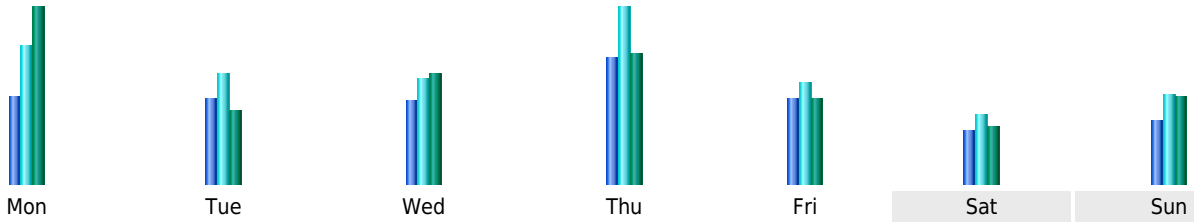

Statistics of visits of the VIVC - November 2015

Days of week

Day	Pages	Hits	Bandwidth
Mon	3,477	5,560	283.53 MB
Tue	3,414	4,440	118.20 MB
Wed	3,371	4,230	178.91 MB
Thu	5,096	7,097	210.84 MB
Fri	3,403	4,044	136.63 MB
Sat	2,169	2,819	93.67 MB
Sun	2,573	3,606	138.79 MB

Hours

Hours	Pages	Hits	Bandwidth	Hours	Pages	Hits	Bandwidth
00	1,372	3,043	346.47 MB	12	6,165	7,607	361.87 MB
01	1,304	2,495	127.72 MB	13	5,112	6,214	236.03 MB
02	810	1,319	90.56 MB	14	10,569	11,980	337.11 MB
03	1,049	1,345	45.65 MB	15	5,679	7,810	371.05 MB
04	1,018	2,937	116.53 MB	16	5,891	8,252	317.93 MB
05	1,345	2,165	79.34 MB	17	4,659	5,619	162.64 MB
06	1,515	1,896	48.27 MB	18	14,145	16,454	249.99 MB
07	1,900	3,049	96.23 MB	19	3,518	5,323	216.71 MB
08	2,836	3,424	95.12 MB	20	3,244	4,251	149.24 MB
09	4,140	9,498	278.79 MB	21	3,085	4,127	193.37 MB
10	5,992	7,856	274.66 MB	22	5,087	6,113	136.33 MB
11	7,152	10,195	546.90 MB	23	2,489	3,389	186.09 MB