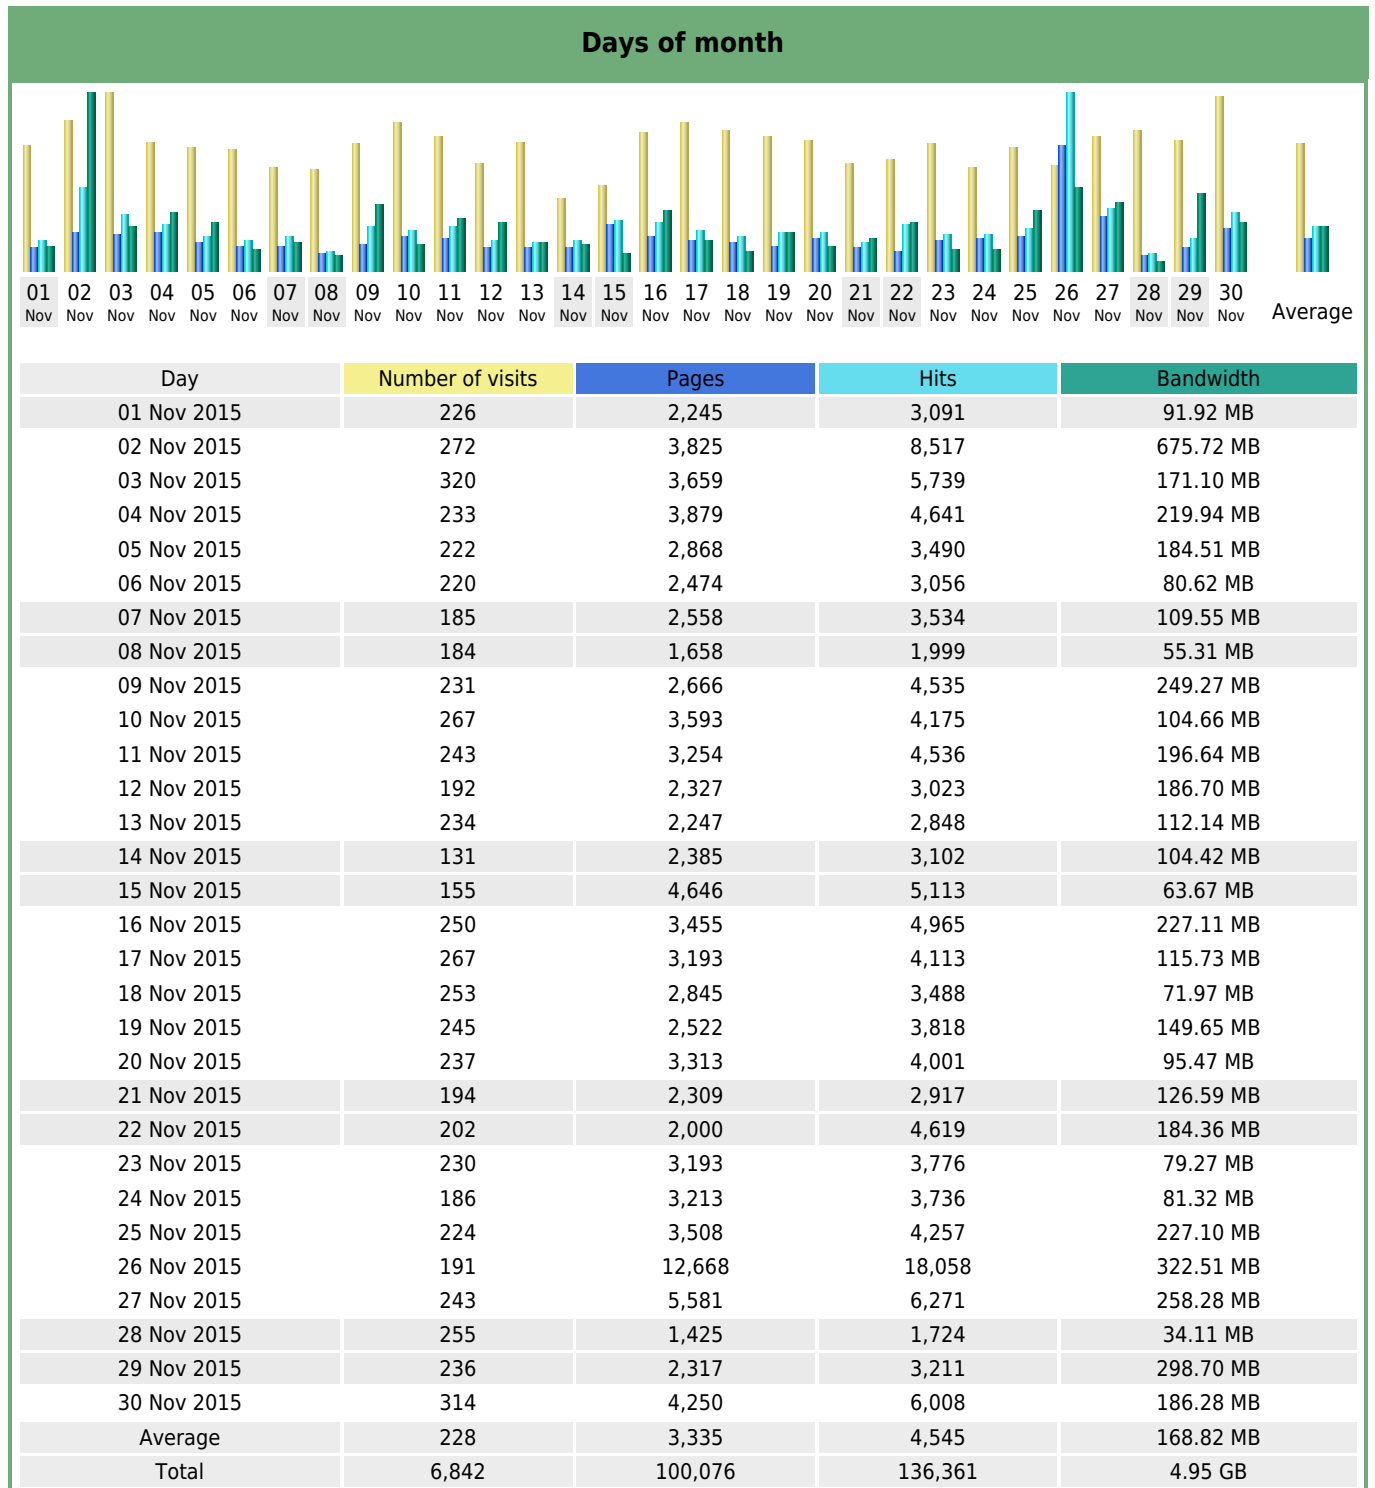

Statistics of visits of the VIVC - November 2015

Days of week

Day	Pages	Hits	Bandwidth
Mon	3,477	5,560	283.53 MB
Tue	3,414	4,440	118.20 MB
Wed	3,371	4,230	178.91 MB
Thu	5,096	7,097	210.84 MB
Fri	3,403	4,044	136.63 MB
Sat	2,169	2,819	93.67 MB
Sun	2,573	3,606	138.79 MB

Hours

Hours	Pages	Hits	Bandwidth	Hours	Pages	Hits	Bandwidth
00	1,372	3,043	346.47 MB	12	6,165	7,607	361.87 MB
01	1,304	2,495	127.72 MB	13	5,112	6,214	236.03 MB
02	810	1,319	90.56 MB	14	10,569	11,980	337.11 MB
03	1,049	1,345	45.65 MB	15	5,679	7,810	371.05 MB
04	1,018	2,937	116.53 MB	16	5,891	8,252	317.93 MB
05	1,345	2,165	79.34 MB	17	4,659	5,619	162.64 MB
06	1,515	1,896	48.27 MB	18	14,145	16,454	249.99 MB
07	1,900	3,049	96.23 MB	19	3,518	5,323	216.71 MB
08	2,836	3,424	95.12 MB	20	3,244	4,251	149.24 MB
09	4,140	9,498	278.79 MB	21	3,085	4,127	193.37 MB
10	5,992	7,856	274.66 MB	22	5,087	6,113	136.33 MB
11	7,152	10,195	546.90 MB	23	2,489	3,389	186.09 MB