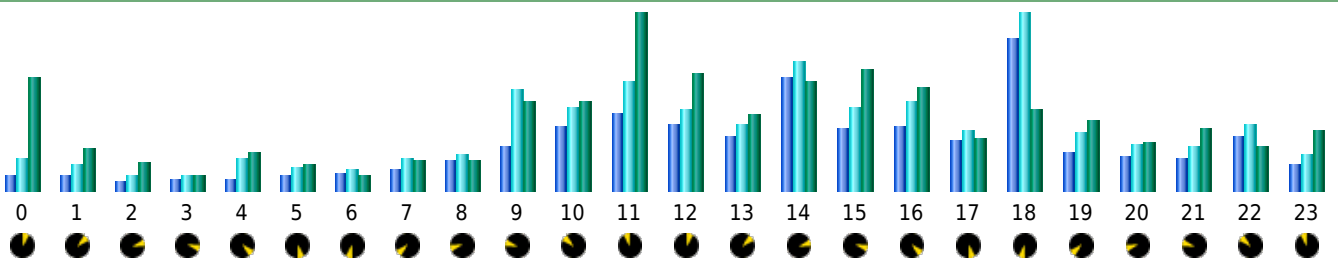

Statistics of visits of the VIVC - November 2015

Days of week

Day	Pages	Hits	Bandwidth
Mon	3,477	5,560	283.53 MB
Tue	3,414	4,440	118.20 MB
Wed	3,371	4,230	178.91 MB
Thu	5,096	7,097	210.84 MB
Fri	3,403	4,044	136.63 MB
Sat	2,169	2,819	93.67 MB
Sun	2,573	3,606	138.79 MB

Hours

Hours	Pages	Hits	Bandwidth	Hours	Pages	Hits	Bandwidth
00	1,372	3,043	346.47 MB	12	6,165	7,607	361.87 MB
01	1,304	2,495	127.72 MB	13	5,112	6,214	236.03 MB
02	810	1,319	90.56 MB	14	10,569	11,980	337.11 MB
03	1,049	1,345	45.65 MB	15	5,679	7,810	371.05 MB
04	1,018	2,937	116.53 MB	16	5,891	8,252	317.93 MB
05	1,345	2,165	79.34 MB	17	4,659	5,619	162.64 MB
06	1,515	1,896	48.27 MB	18	14,145	16,454	249.99 MB
07	1,900	3,049	96.23 MB	19	3,518	5,323	216.71 MB
08	2,836	3,424	95.12 MB	20	3,244	4,251	149.24 MB
09	4,140	9,498	278.79 MB	21	3,085	4,127	193.37 MB
10	5,992	7,856	274.66 MB	22	5,087	6,113	136.33 MB
11	7,152	10,195	546.90 MB	23	2,489	3,389	186.09 MB