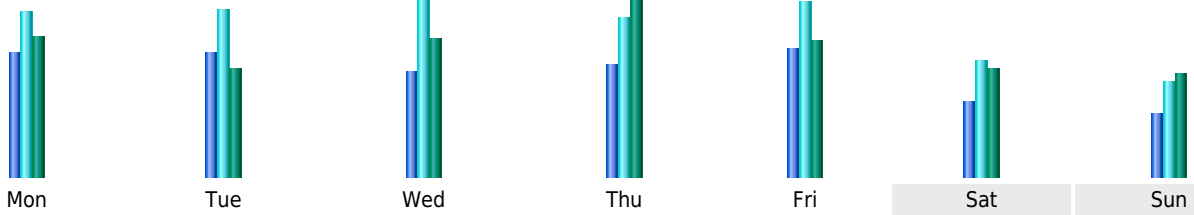

Statistics of visits of the VIVC - October 2014

Days of week

Day	Pages	Hits	Bandwidth
Mon	2,725	3,630	84.70 MB
Tue	2,701	3,648	65.55 MB
Wed	2,281	3,850	83.26 MB
Thu	2,447	3,479	106.54 MB
Fri	2,796	3,839	82.21 MB
Sat	1,640	2,556	66.20 MB
Sun	1,410	2,069	62.64 MB

Hours

Hours	Pages	Hits	Bandwidth	Hours	Pages	Hits	Bandwidth
00	1,940	3,384	92.82 MB	12	4,575	6,389	163.03 MB
01	1,261	1,523	27.78 MB	13	4,211	6,000	200.06 MB
02	960	1,225	21.30 MB	14	5,322	7,376	163.18 MB
03	1,365	1,996	37.45 MB	15	4,002	5,341	115.32 MB
04	1,219	2,066	40.56 MB	16	3,577	4,883	122.22 MB
05	1,645	3,119	78.83 MB	17	3,544	4,516	86.46 MB
06	1,975	2,685	47.60 MB	18	4,263	5,573	131.45 MB
07	2,370	4,019	75.19 MB	19	3,129	3,866	78.75 MB
08	2,525	3,386	92.69 MB	20	2,632	3,713	83.91 MB
09	2,810	3,954	84.95 MB	21	3,282	4,163	88.21 MB
10	4,351	5,750	148.99 MB	22	2,820	3,714	124.48 MB
11	4,838	6,252	199.79 MB	23	2,916	8,574	171.35 MB