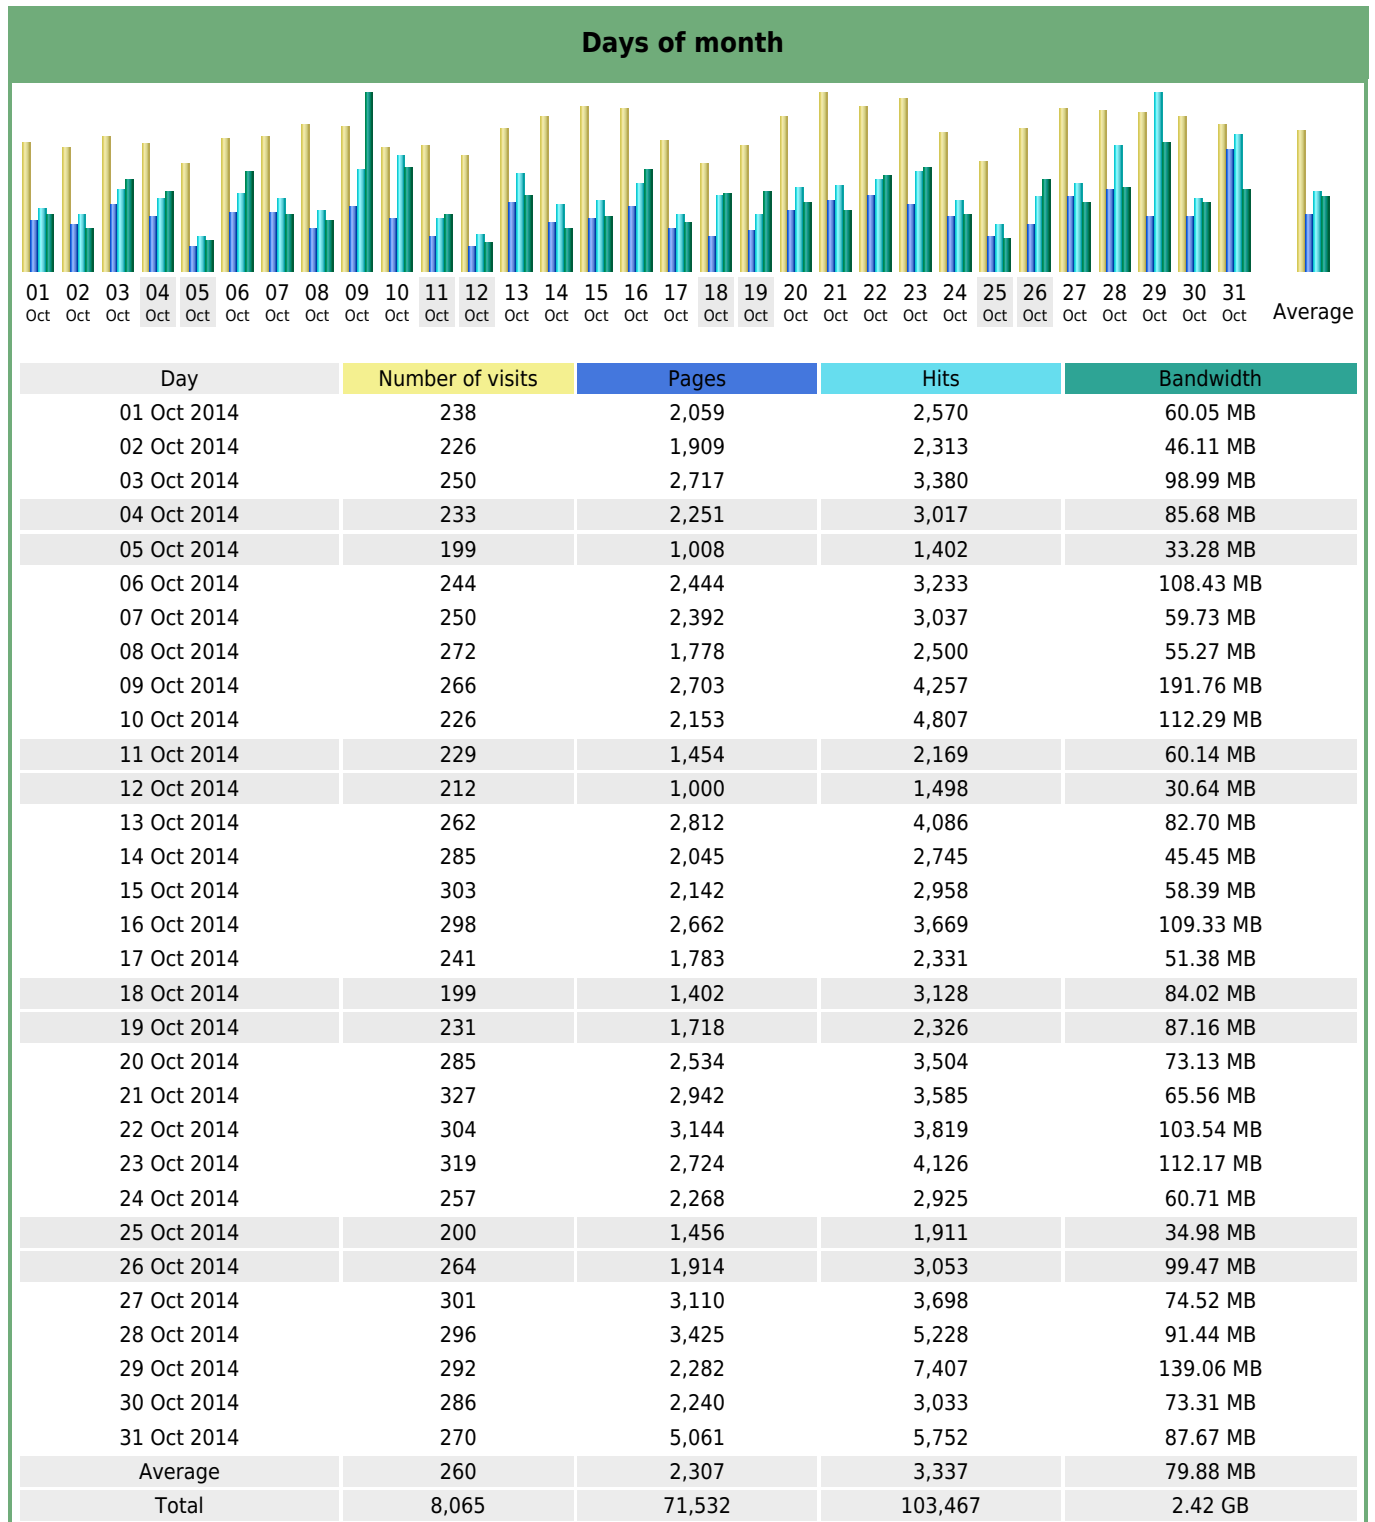

Statistics of visits of the VIVC - October 2014

Days of week

Day	Pages	Hits	Bandwidth
Mon	2,725	3,630	84.70 MB
Tue	2,701	3,648	65.55 MB
Wed	2,281	3,850	83.26 MB
Thu	2,447	3,479	106.54 MB
Fri	2,796	3,839	82.21 MB
Sat	1,640	2,556	66.20 MB
Sun	1,410	2,069	62.64 MB

Hours

Hours	Pages	Hits	Bandwidth	Hours	Pages	Hits	Bandwidth
00	1,940	3,384	92.82 MB	12	4,575	6,389	163.03 MB
01	1,261	1,523	27.78 MB	13	4,211	6,000	200.06 MB
02	960	1,225	21.30 MB	14	5,322	7,376	163.18 MB
03	1,365	1,996	37.45 MB	15	4,002	5,341	115.32 MB
04	1,219	2,066	40.56 MB	16	3,577	4,883	122.22 MB
05	1,645	3,119	78.83 MB	17	3,544	4,516	86.46 MB
06	1,975	2,685	47.60 MB	18	4,263	5,573	131.45 MB
07	2,370	4,019	75.19 MB	19	3,129	3,866	78.75 MB
08	2,525	3,386	92.69 MB	20	2,632	3,713	83.91 MB
09	2,810	3,954	84.95 MB	21	3,282	4,163	88.21 MB
10	4,351	5,750	148.99 MB	22	2,820	3,714	124.48 MB
11	4,838	6,252	199.79 MB	23	2,916	8,574	171.35 MB