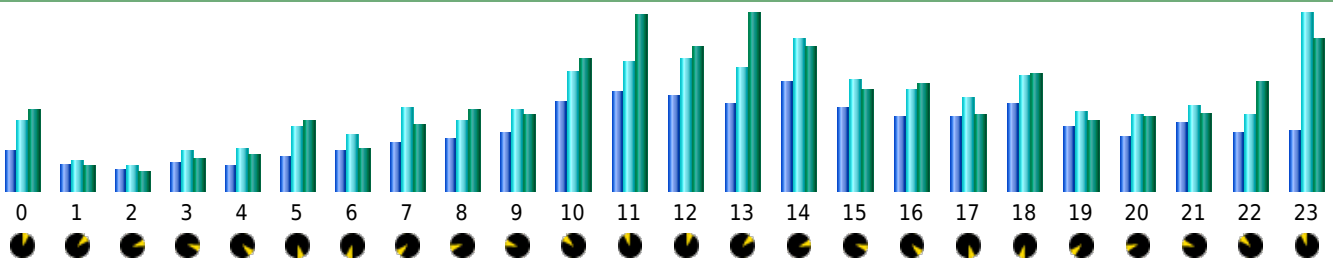

Statistics of visits of the VIVC - October 2014

Days of week

Day	Pages	Hits	Bandwidth
Mon	2,725	3,630	84.70 MB
Tue	2,701	3,648	65.55 MB
Wed	2,281	3,850	83.26 MB
Thu	2,447	3,479	106.54 MB
Fri	2,796	3,839	82.21 MB
Sat	1,640	2,556	66.20 MB
Sun	1,410	2,069	62.64 MB

Hours

Hours	Pages	Hits	Bandwidth	Hours	Pages	Hits	Bandwidth
00	1,940	3,384	92.82 MB	12	4,575	6,389	163.03 MB
01	1,261	1,523	27.78 MB	13	4,211	6,000	200.06 MB
02	960	1,225	21.30 MB	14	5,322	7,376	163.18 MB
03	1,365	1,996	37.45 MB	15	4,002	5,341	115.32 MB
04	1,219	2,066	40.56 MB	16	3,577	4,883	122.22 MB
05	1,645	3,119	78.83 MB	17	3,544	4,516	86.46 MB
06	1,975	2,685	47.60 MB	18	4,263	5,573	131.45 MB
07	2,370	4,019	75.19 MB	19	3,129	3,866	78.75 MB
08	2,525	3,386	92.69 MB	20	2,632	3,713	83.91 MB
09	2,810	3,954	84.95 MB	21	3,282	4,163	88.21 MB
10	4,351	5,750	148.99 MB	22	2,820	3,714	124.48 MB
11	4,838	6,252	199.79 MB	23	2,916	8,574	171.35 MB