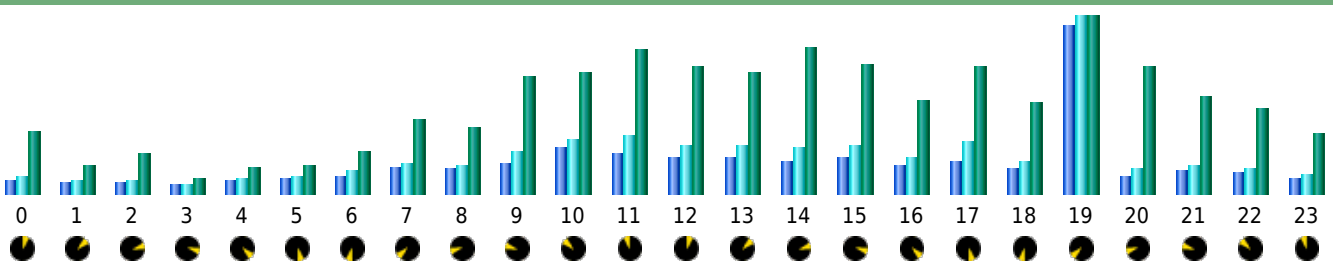

Statistics of visits of the VIVC - April 2014

Days of week

Day	Pages	Hits	Bandwidth
Mon	11,131	12,410	176.86 MB
Tue	4,238	5,506	122.92 MB
Wed	3,544	4,439	115.54 MB
Thu	3,775	4,781	122.63 MB
Fri	3,875	5,599	154.98 MB
Sat	2,491	2,980	88.66 MB
Sun	1,943	2,680	107.81 MB

Hours

Hours	Pages	Hits	Bandwidth	Hours	Pages	Hits	Bandwidth
00	2,179	2,991	107.96 MB	12	6,509	8,613	223.33 MB
01	1,975	2,386	49.65 MB	13	6,728	8,585	213.01 MB
02	2,014	2,250	72.30 MB	14	5,850	8,327	258.04 MB
03	1,554	1,752	26.83 MB	15	6,770	8,607	228.42 MB
04	2,188	2,514	47.82 MB	16	5,330	6,688	165.41 MB
05	2,520	2,928	50.04 MB	17	6,067	9,311	224.81 MB
06	2,868	4,202	73.40 MB	18	4,561	5,791	162.42 MB
07	4,910	5,709	130.69 MB	19	30,410	32,178	312.93 MB
08	4,449	5,188	116.25 MB	20	3,134	4,469	224.50 MB
09	5,561	7,805	207.35 MB	21	4,268	5,087	173.57 MB
10	8,300	9,960	215.05 MB	22	3,584	4,336	149.72 MB
11	7,246	10,457	257.22 MB	23	2,810	3,405	105.41 MB