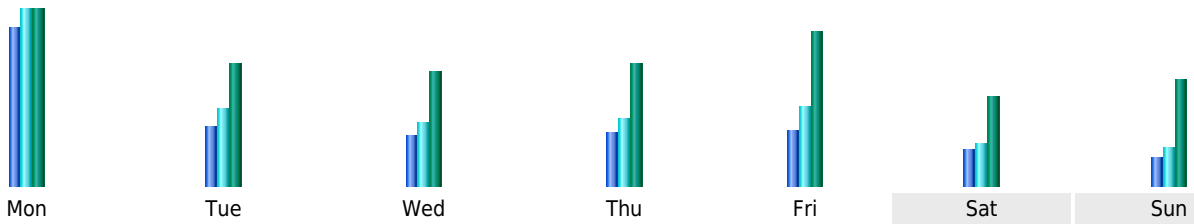

Statistics of visits of the VIVC - April 2014

Days of week

Day	Pages	Hits	Bandwidth
Mon	11,131	12,410	176.86 MB
Tue	4,238	5,506	122.92 MB
Wed	3,544	4,439	115.54 MB
Thu	3,775	4,781	122.63 MB
Fri	3,875	5,599	154.98 MB
Sat	2,491	2,980	88.66 MB
Sun	1,943	2,680	107.81 MB

Hours

Hours	Pages	Hits	Bandwidth	Hours	Pages	Hits	Bandwidth
00	2,179	2,991	107.96 MB	12	6,509	8,613	223.33 MB
01	1,975	2,386	49.65 MB	13	6,728	8,585	213.01 MB
02	2,014	2,250	72.30 MB	14	5,850	8,327	258.04 MB
03	1,554	1,752	26.83 MB	15	6,770	8,607	228.42 MB
04	2,188	2,514	47.82 MB	16	5,330	6,688	165.41 MB
05	2,520	2,928	50.04 MB	17	6,067	9,311	224.81 MB
06	2,868	4,202	73.40 MB	18	4,561	5,791	162.42 MB
07	4,910	5,709	130.69 MB	19	30,410	32,178	312.93 MB
08	4,449	5,188	116.25 MB	20	3,134	4,469	224.50 MB
09	5,561	7,805	207.35 MB	21	4,268	5,087	173.57 MB
10	8,300	9,960	215.05 MB	22	3,584	4,336	149.72 MB
11	7,246	10,457	257.22 MB	23	2,810	3,405	105.41 MB