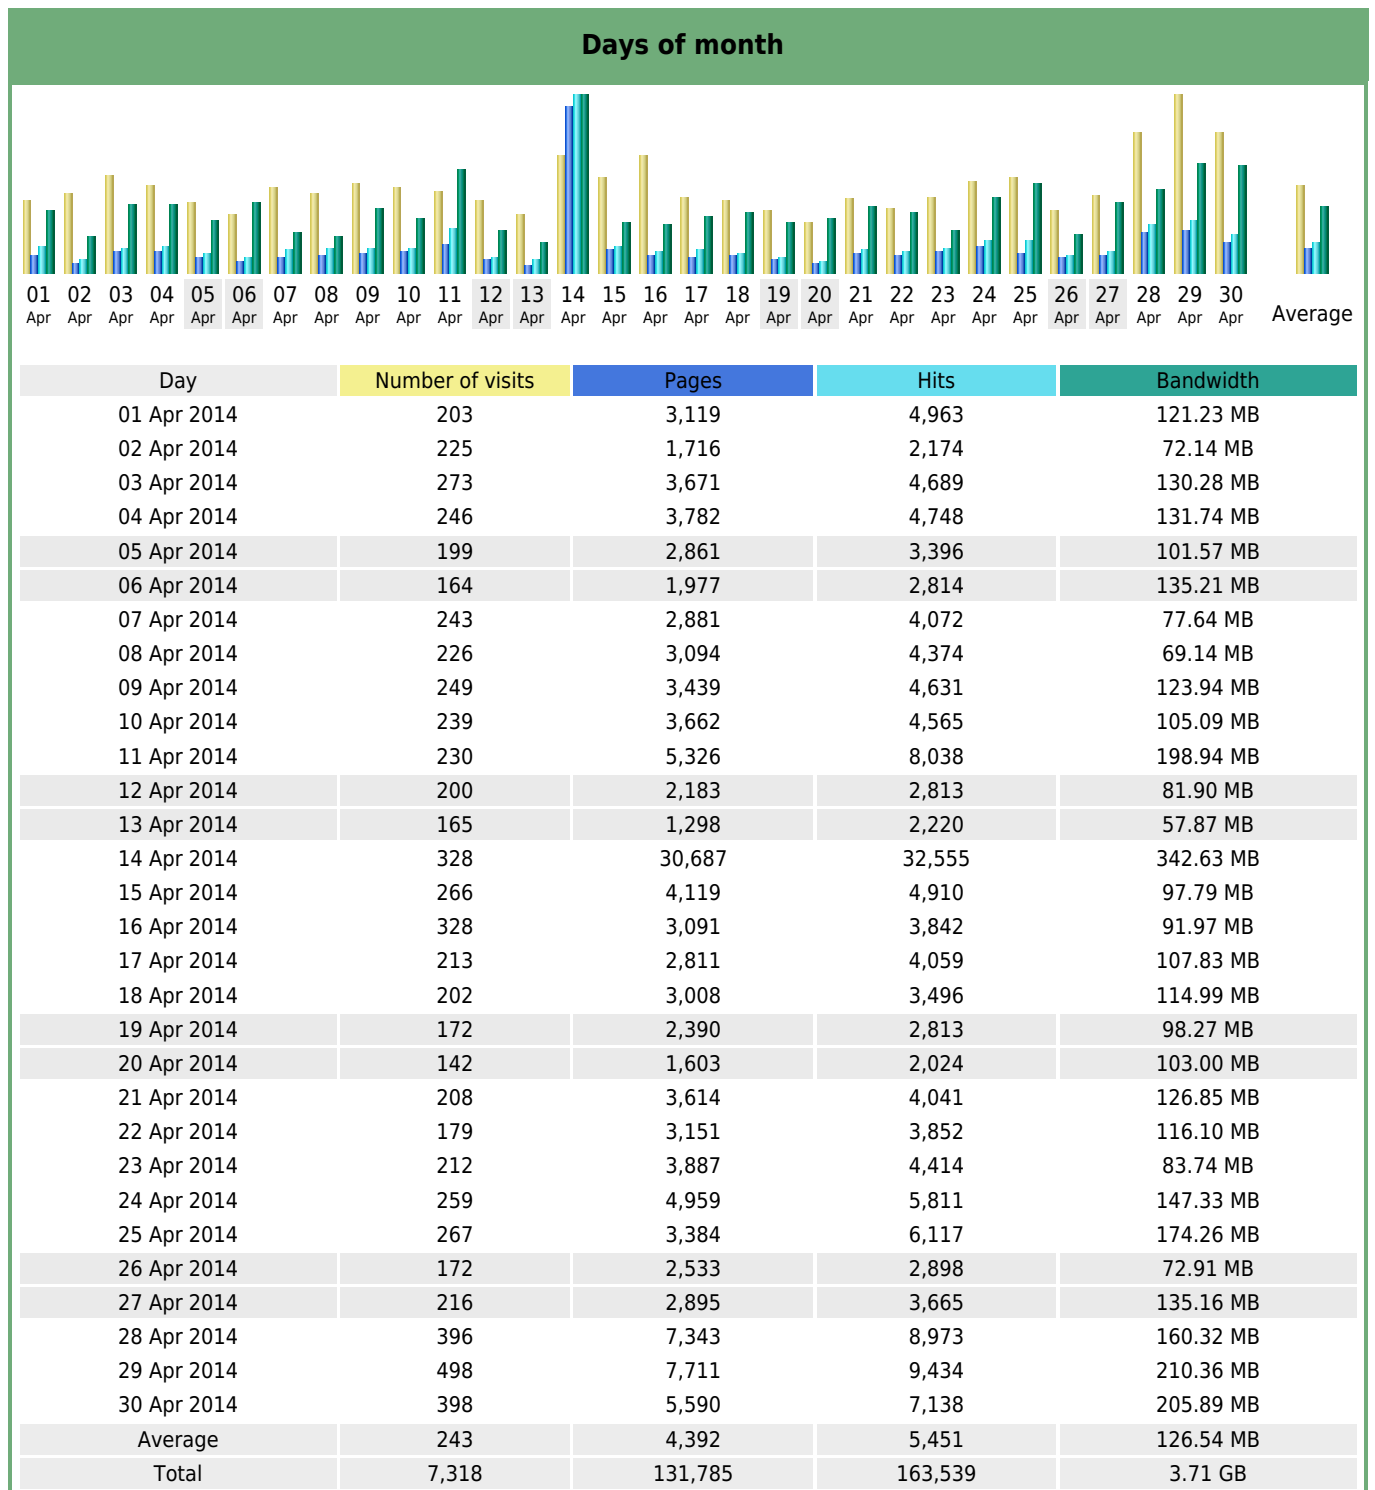

Statistics of visits of the VIVC - April 2014

Days of week

Day	Pages	Hits	Bandwidth
Mon	11,131	12,410	176.86 MB
Tue	4,238	5,506	122.92 MB
Wed	3,544	4,439	115.54 MB
Thu	3,775	4,781	122.63 MB
Fri	3,875	5,599	154.98 MB
Sat	2,491	2,980	88.66 MB
Sun	1,943	2,680	107.81 MB

Hours

Hours	Pages	Hits	Bandwidth	Hours	Pages	Hits	Bandwidth
00	2,179	2,991	107.96 MB	12	6,509	8,613	223.33 MB
01	1,975	2,386	49.65 MB	13	6,728	8,585	213.01 MB
02	2,014	2,250	72.30 MB	14	5,850	8,327	258.04 MB
03	1,554	1,752	26.83 MB	15	6,770	8,607	228.42 MB
04	2,188	2,514	47.82 MB	16	5,330	6,688	165.41 MB
05	2,520	2,928	50.04 MB	17	6,067	9,311	224.81 MB
06	2,868	4,202	73.40 MB	18	4,561	5,791	162.42 MB
07	4,910	5,709	130.69 MB	19	30,410	32,178	312.93 MB
08	4,449	5,188	116.25 MB	20	3,134	4,469	224.50 MB
09	5,561	7,805	207.35 MB	21	4,268	5,087	173.57 MB
10	8,300	9,960	215.05 MB	22	3,584	4,336	149.72 MB
11	7,246	10,457	257.22 MB	23	2,810	3,405	105.41 MB