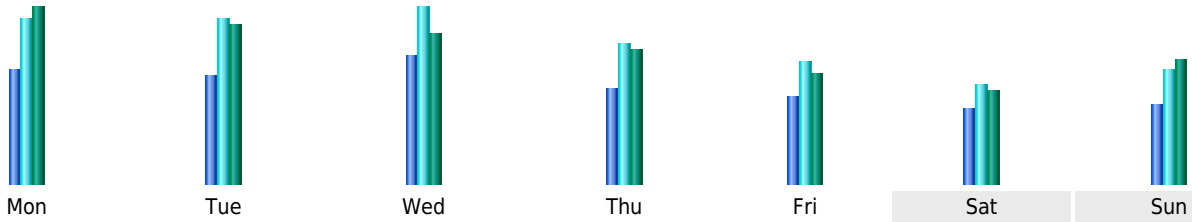

## Statistics of visits of the VIVC - June 2013

## Days of week

Day	Pages	Hits	Bandwidth
Mon	2,595	3,705	96.41 MB
Tue	2,435	3,708	86.87 MB
Wed	2,885	3,961	81.61 MB
Thu	2,143	3,134	73.34 MB
Fri	1,980	2,751	60.03 MB
Sat	1,698	2,214	51.36 MB
Sun	1,761	2,591	67.96 MB

## Hours

Hours	Pages	Hits	Bandwidth	Hours	Pages	Hits	Bandwidth
00	1,417	2,002	105.71 MB	12	3,297	4,896	102.37 MB
01	1,276	1,855	40.74 MB	13	5,156	8,032	148.54 MB
02	951	1,222	21.89 MB	14	4,163	6,049	104.56 MB
03	1,040	1,241	17.63 MB	15	3,385	4,779	109.39 MB
04	1,364	1,923	58.52 MB	16	4,755	6,402	125.00 MB
05	1,017	1,313	28.42 MB	17	3,549	5,335	159.14 MB
06	2,262	3,115	92.85 MB	18	3,279	4,715	93.54 MB
07	2,889	4,186	88.62 MB	19	2,901	3,972	121.40 MB
08	4,264	5,489	125.01 MB	20	2,653	4,675	132.30 MB
09	3,443	4,834	100.80 MB	21	2,323	3,374	77.86 MB
10	2,980	3,970	89.26 MB	22	2,167	2,759	76.09 MB
11	3,227	4,812	123.31 MB	23	1,694	2,123	46.74 MB