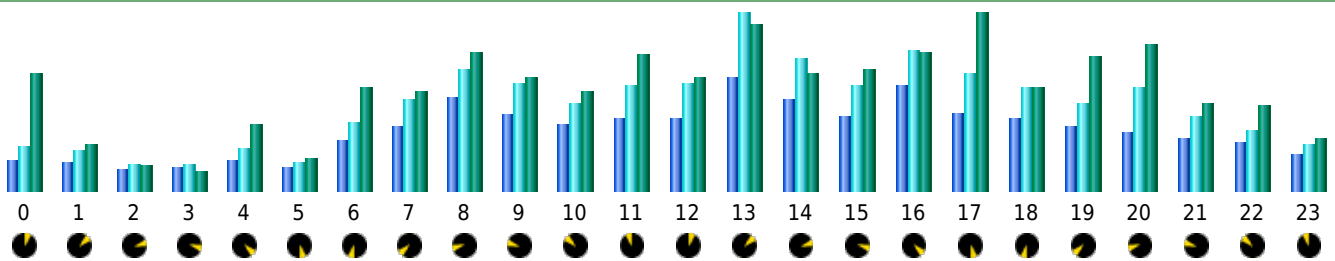

## Statistics of visits of the VIVC - June 2013

## Days of week

Day	Pages	Hits	Bandwidth
Mon	2,595	3,705	96.41 MB
Tue	2,435	3,708	86.87 MB
Wed	2,885	3,961	81.61 MB
Thu	2,143	3,134	73.34 MB
Fri	1,980	2,751	60.03 MB
Sat	1,698	2,214	51.36 MB
Sun	1,761	2,591	67.96 MB

## Hours

Hours	Pages	Hits	Bandwidth	Hours	Pages	Hits	Bandwidth
00	1,417	2,002	105.71 MB	12	3,297	4,896	102.37 MB
01	1,276	1,855	40.74 MB	13	5,156	8,032	148.54 MB
02	951	1,222	21.89 MB	14	4,163	6,049	104.56 MB
03	1,040	1,241	17.63 MB	15	3,385	4,779	109.39 MB
04	1,364	1,923	58.52 MB	16	4,755	6,402	125.00 MB
05	1,017	1,313	28.42 MB	17	3,549	5,335	159.14 MB
06	2,262	3,115	92.85 MB	18	3,279	4,715	93.54 MB
07	2,889	4,186	88.62 MB	19	2,901	3,972	121.40 MB
08	4,264	5,489	125.01 MB	20	2,653	4,675	132.30 MB
09	3,443	4,834	100.80 MB	21	2,323	3,374	77.86 MB
10	2,980	3,970	89.26 MB	22	2,167	2,759	76.09 MB
11	3,227	4,812	123.31 MB	23	1,694	2,123	46.74 MB