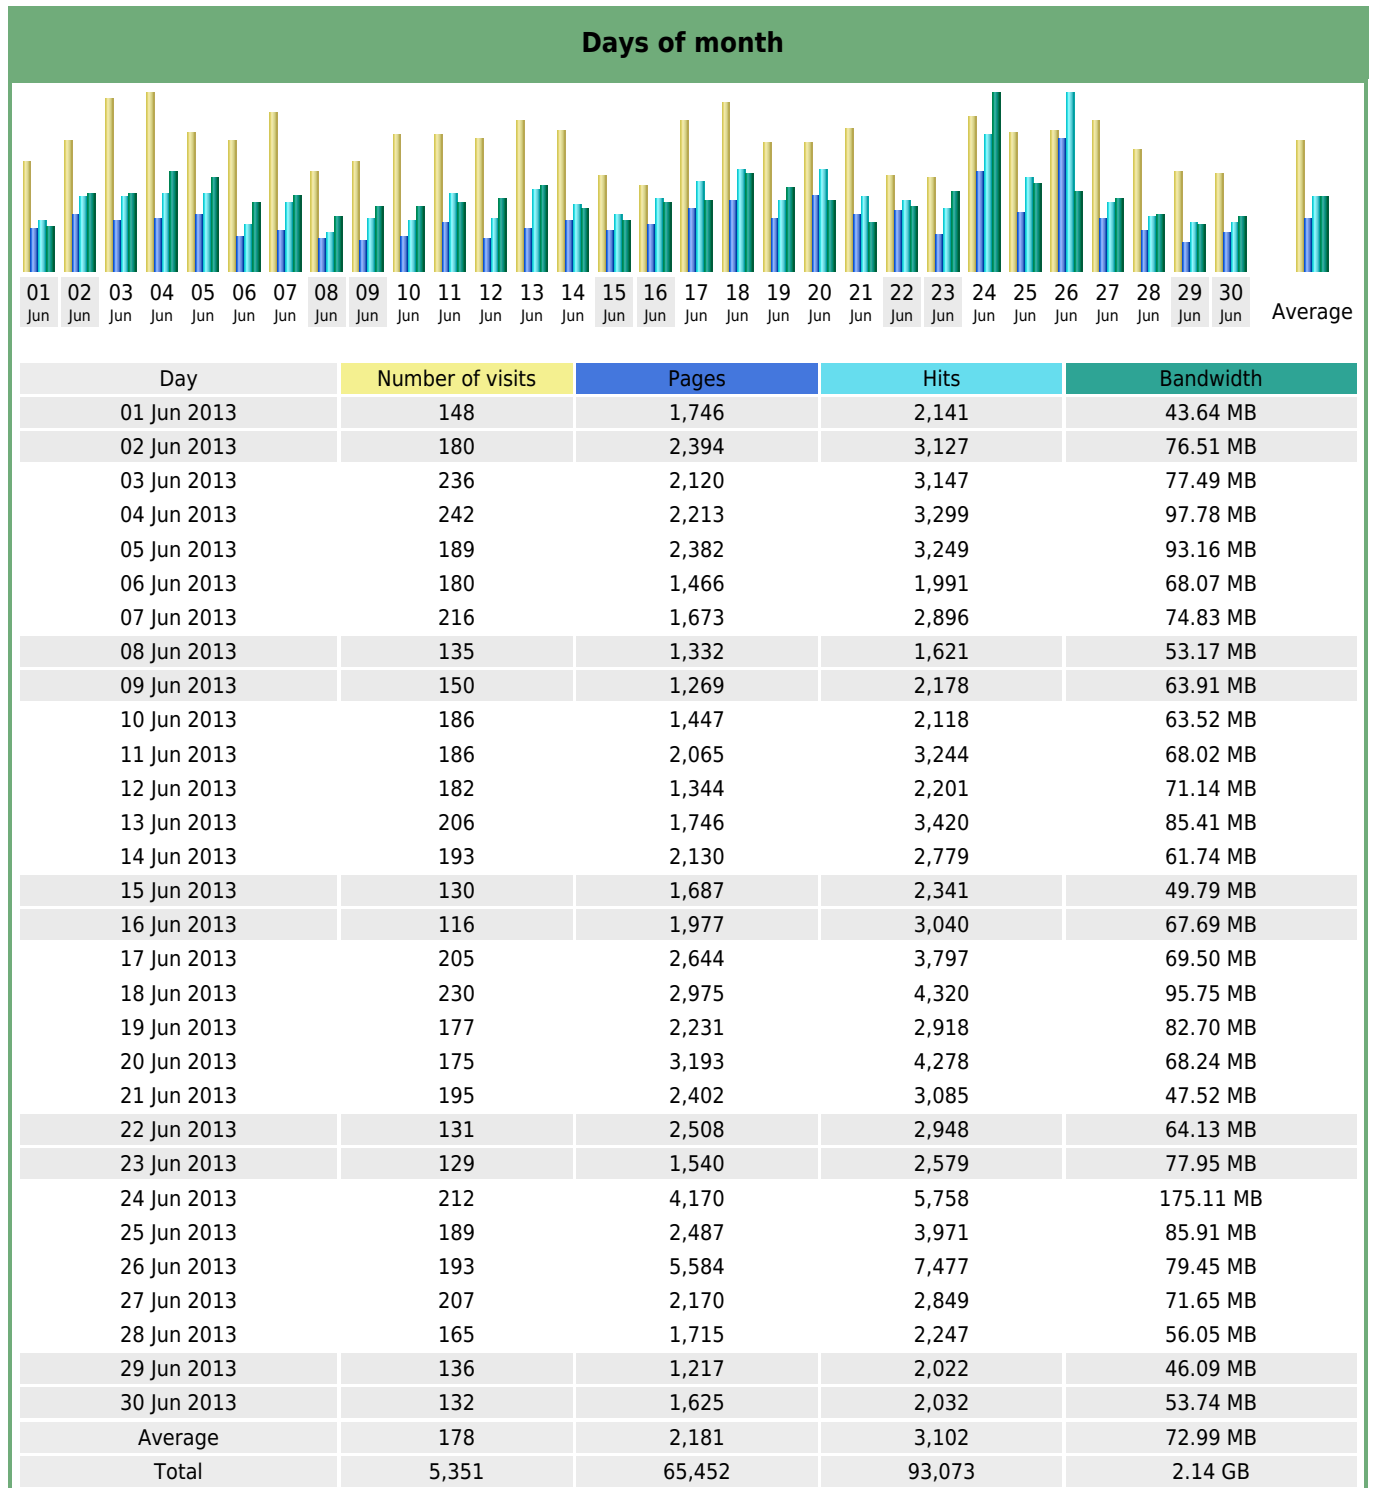

## Statistics of visits of the VIVC - June 2013

## Days of week

Day	Pages	Hits	Bandwidth
Mon	2,595	3,705	96.41 MB
Tue	2,435	3,708	86.87 MB
Wed	2,885	3,961	81.61 MB
Thu	2,143	3,134	73.34 MB
Fri	1,980	2,751	60.03 MB
Sat	1,698	2,214	51.36 MB
Sun	1,761	2,591	67.96 MB

## Hours

Hours	Pages	Hits	Bandwidth	Hours	Pages	Hits	Bandwidth
00	1,417	2,002	105.71 MB	12	3,297	4,896	102.37 MB
01	1,276	1,855	40.74 MB	13	5,156	8,032	148.54 MB
02	951	1,222	21.89 MB	14	4,163	6,049	104.56 MB
03	1,040	1,241	17.63 MB	15	3,385	4,779	109.39 MB
04	1,364	1,923	58.52 MB	16	4,755	6,402	125.00 MB
05	1,017	1,313	28.42 MB	17	3,549	5,335	159.14 MB
06	2,262	3,115	92.85 MB	18	3,279	4,715	93.54 MB
07	2,889	4,186	88.62 MB	19	2,901	3,972	121.40 MB
08	4,264	5,489	125.01 MB	20	2,653	4,675	132.30 MB
09	3,443	4,834	100.80 MB	21	2,323	3,374	77.86 MB
10	2,980	3,970	89.26 MB	22	2,167	2,759	76.09 MB
11	3,227	4,812	123.31 MB	23	1,694	2,123	46.74 MB