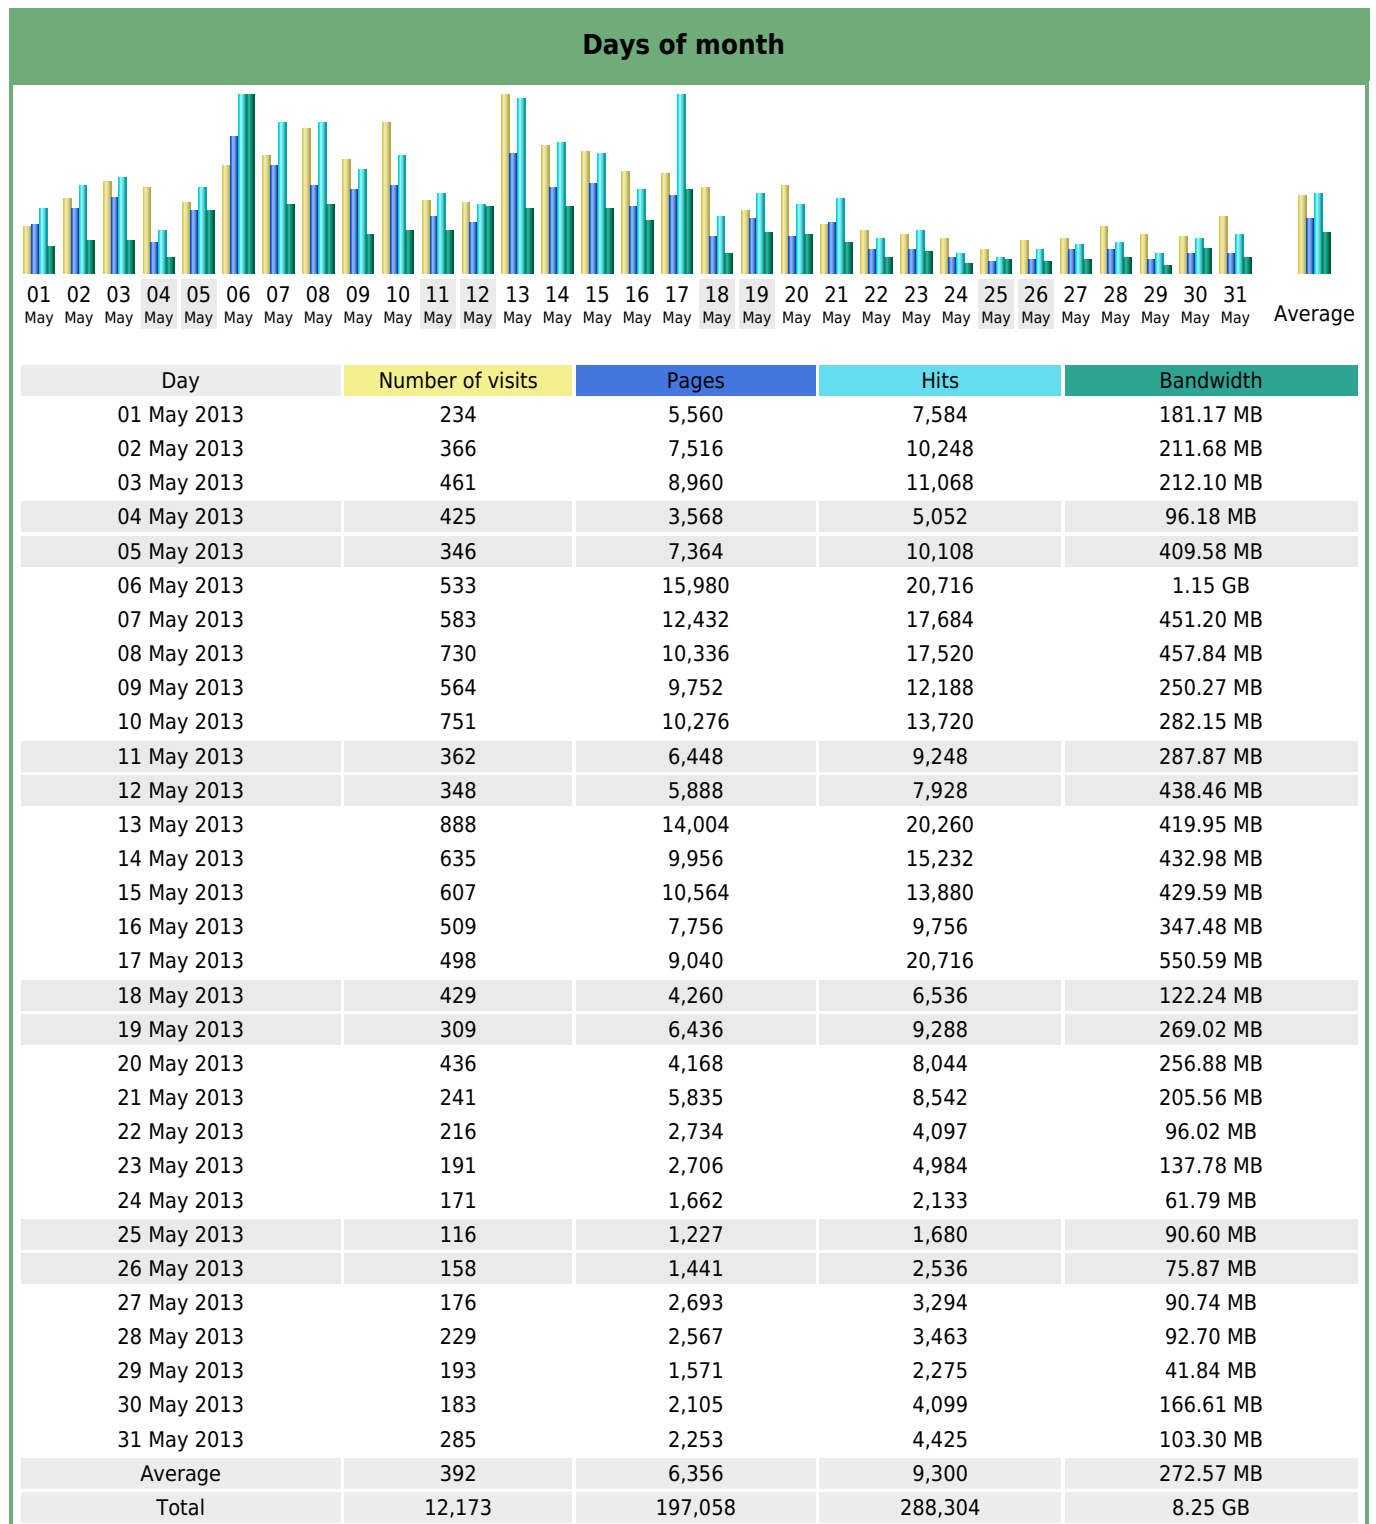

Statistics of visits of the VIVC - May 2013

Days of week

Day	Pages	Hits	Bandwidth
Mon	9,211	13,078	486.76 MB
Tue	7,697	11,230	295.61 MB
Wed	6,153	9,071	241.29 MB
Thu	5,967	8,255	222.77 MB
Fri	6,438	10,412	241.99 MB
Sat	3,875	5,629	149.22 MB
Sun	5,282	7,465	298.23 MB

Hours

Hours	Pages	Hits	Bandwidth	Hours	Pages	Hits	Bandwidth
00	4,590	8,081	228.70 MB	12	14,405	28,212	798.91 MB
01	3,524	5,107	111.53 MB	13	9,941	16,544	724.44 MB
02	2,988	3,570	66.51 MB	14	10,490	13,894	661.52 MB
03	3,680	4,532	88.22 MB	15	9,895	13,361	424.01 MB
04	4,440	6,230	79.34 MB	16	12,806	16,768	508.68 MB
05	2,939	4,040	92.22 MB	17	10,168	13,049	428.74 MB
06	6,479	8,951	175.69 MB	18	8,569	11,790	233.81 MB
07	6,393	9,387	331.49 MB	19	9,263	13,458	412.83 MB
08	9,924	14,352	383.22 MB	20	10,364	14,352	394.43 MB
09	10,771	14,481	438.75 MB	21	9,112	16,555	464.61 MB
10	12,485	16,095	388.43 MB	22	7,111	10,446	330.50 MB
11	12,104	17,208	406.36 MB	23	4,617	7,841	276.61 MB