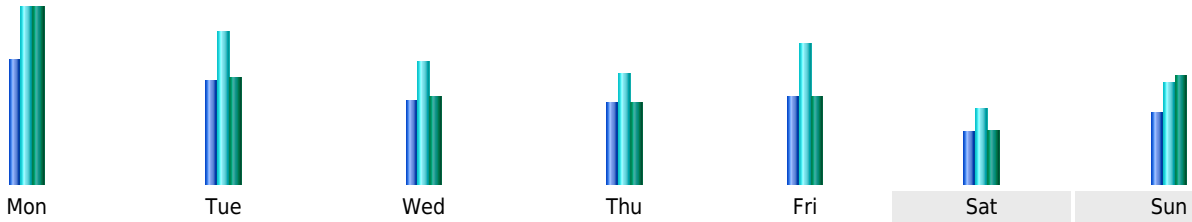

Statistics of visits of the VIVC - May 2013

Days of week

Day	Pages	Hits	Bandwidth
Mon	9,211	13,078	486.76 MB
Tue	7,697	11,230	295.61 MB
Wed	6,153	9,071	241.29 MB
Thu	5,967	8,255	222.77 MB
Fri	6,438	10,412	241.99 MB
Sat	3,875	5,629	149.22 MB
Sun	5,282	7,465	298.23 MB

Hours

Hours	Pages	Hits	Bandwidth	Hours	Pages	Hits	Bandwidth
00	4,590	8,081	228.70 MB	12	14,405	28,212	798.91 MB
01	3,524	5,107	111.53 MB	13	9,941	16,544	724.44 MB
02	2,988	3,570	66.51 MB	14	10,490	13,894	661.52 MB
03	3,680	4,532	88.22 MB	15	9,895	13,361	424.01 MB
04	4,440	6,230	79.34 MB	16	12,806	16,768	508.68 MB
05	2,939	4,040	92.22 MB	17	10,168	13,049	428.74 MB
06	6,479	8,951	175.69 MB	18	8,569	11,790	233.81 MB
07	6,393	9,387	331.49 MB	19	9,263	13,458	412.83 MB
08	9,924	14,352	383.22 MB	20	10,364	14,352	394.43 MB
09	10,771	14,481	438.75 MB	21	9,112	16,555	464.61 MB
10	12,485	16,095	388.43 MB	22	7,111	10,446	330.50 MB
11	12,104	17,208	406.36 MB	23	4,617	7,841	276.61 MB