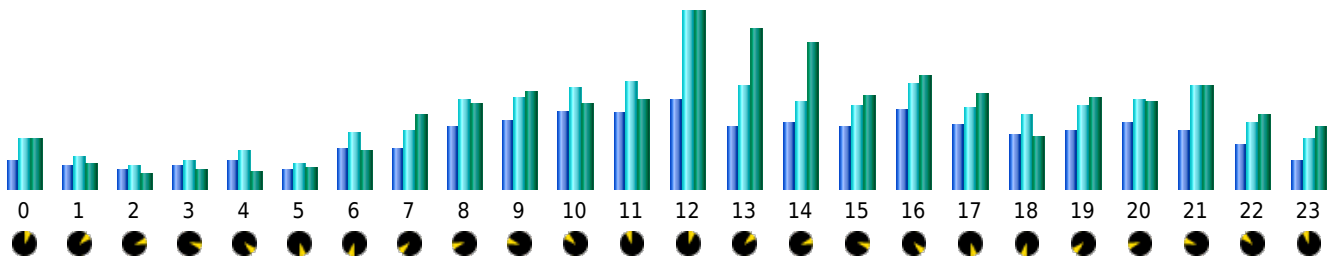

Statistics of visits of the VIVC - May 2013

Days of week

Day	Pages	Hits	Bandwidth
Mon	9,211	13,078	486.76 MB
Tue	7,697	11,230	295.61 MB
Wed	6,153	9,071	241.29 MB
Thu	5,967	8,255	222.77 MB
Fri	6,438	10,412	241.99 MB
Sat	3,875	5,629	149.22 MB
Sun	5,282	7,465	298.23 MB

Hours

Hours	Pages	Hits	Bandwidth	Hours	Pages	Hits	Bandwidth
00	4,590	8,081	228.70 MB	12	14,405	28,212	798.91 MB
01	3,524	5,107	111.53 MB	13	9,941	16,544	724.44 MB
02	2,988	3,570	66.51 MB	14	10,490	13,894	661.52 MB
03	3,680	4,532	88.22 MB	15	9,895	13,361	424.01 MB
04	4,440	6,230	79.34 MB	16	12,806	16,768	508.68 MB
05	2,939	4,040	92.22 MB	17	10,168	13,049	428.74 MB
06	6,479	8,951	175.69 MB	18	8,569	11,790	233.81 MB
07	6,393	9,387	331.49 MB	19	9,263	13,458	412.83 MB
08	9,924	14,352	383.22 MB	20	10,364	14,352	394.43 MB
09	10,771	14,481	438.75 MB	21	9,112	16,555	464.61 MB
10	12,485	16,095	388.43 MB	22	7,111	10,446	330.50 MB
11	12,104	17,208	406.36 MB	23	4,617	7,841	276.61 MB