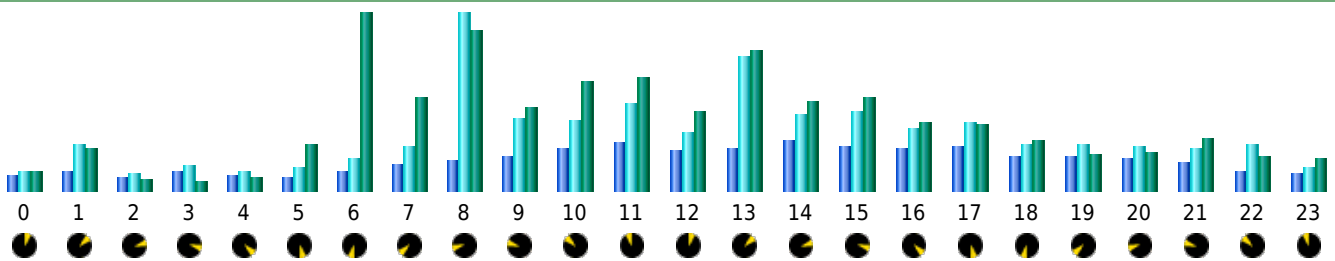

Statistics of visits of the VIVC - September 2012

Days of week

Day	Pages	Hits	Bandwidth
Mon	2,017	4,634	158.37 MB
Tue	2,703	4,524	132.14 MB
Wed	1,629	2,377	91.96 MB
Thu	2,837	6,447	211.78 MB
Fri	1,355	2,181	85.70 MB
Sat	956	1,444	34.33 MB
Sun	1,109	2,139	95.08 MB

Hours

Hours	Pages	Hits	Bandwidth	Hours	Pages	Hits	Bandwidth
00	1,020	1,418	36.63 MB	12	2,909	4,259	162.28 MB
01	1,386	3,392	86.95 MB	13	3,066	9,740	284.20 MB
02	949	1,162	23.44 MB	14	3,651	5,555	181.51 MB
03	1,363	1,770	19.36 MB	15	3,260	5,774	191.00 MB
04	1,047	1,396	24.60 MB	16	3,089	4,464	136.59 MB
05	977	1,642	92.28 MB	17	3,197	4,986	133.61 MB
06	1,416	2,392	359.29 MB	18	2,482	3,338	100.84 MB
07	1,948	3,151	190.94 MB	19	2,488	3,363	73.70 MB
08	2,158	12,837	325.82 MB	20	2,317	3,224	79.25 MB
09	2,542	5,238	170.75 MB	21	2,016	3,046	105.56 MB
10	3,127	5,128	221.82 MB	22	1,389	3,321	71.05 MB
11	3,467	6,321	230.49 MB	23	1,236	1,668	64.88 MB