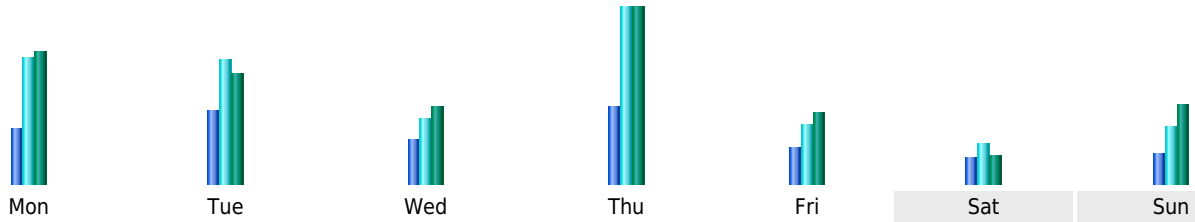

Statistics of visits of the VIVC - September 2012

Days of week

Day	Pages	Hits	Bandwidth
Mon	2,017	4,634	158.37 MB
Tue	2,703	4,524	132.14 MB
Wed	1,629	2,377	91.96 MB
Thu	2,837	6,447	211.78 MB
Fri	1,355	2,181	85.70 MB
Sat	956	1,444	34.33 MB
Sun	1,109	2,139	95.08 MB

Hours

Hours	Pages	Hits	Bandwidth	Hours	Pages	Hits	Bandwidth
00	1,020	1,418	36.63 MB	12	2,909	4,259	162.28 MB
01	1,386	3,392	86.95 MB	13	3,066	9,740	284.20 MB
02	949	1,162	23.44 MB	14	3,651	5,555	181.51 MB
03	1,363	1,770	19.36 MB	15	3,260	5,774	191.00 MB
04	1,047	1,396	24.60 MB	16	3,089	4,464	136.59 MB
05	977	1,642	92.28 MB	17	3,197	4,986	133.61 MB
06	1,416	2,392	359.29 MB	18	2,482	3,338	100.84 MB
07	1,948	3,151	190.94 MB	19	2,488	3,363	73.70 MB
08	2,158	12,837	325.82 MB	20	2,317	3,224	79.25 MB
09	2,542	5,238	170.75 MB	21	2,016	3,046	105.56 MB
10	3,127	5,128	221.82 MB	22	1,389	3,321	71.05 MB
11	3,467	6,321	230.49 MB	23	1,236	1,668	64.88 MB