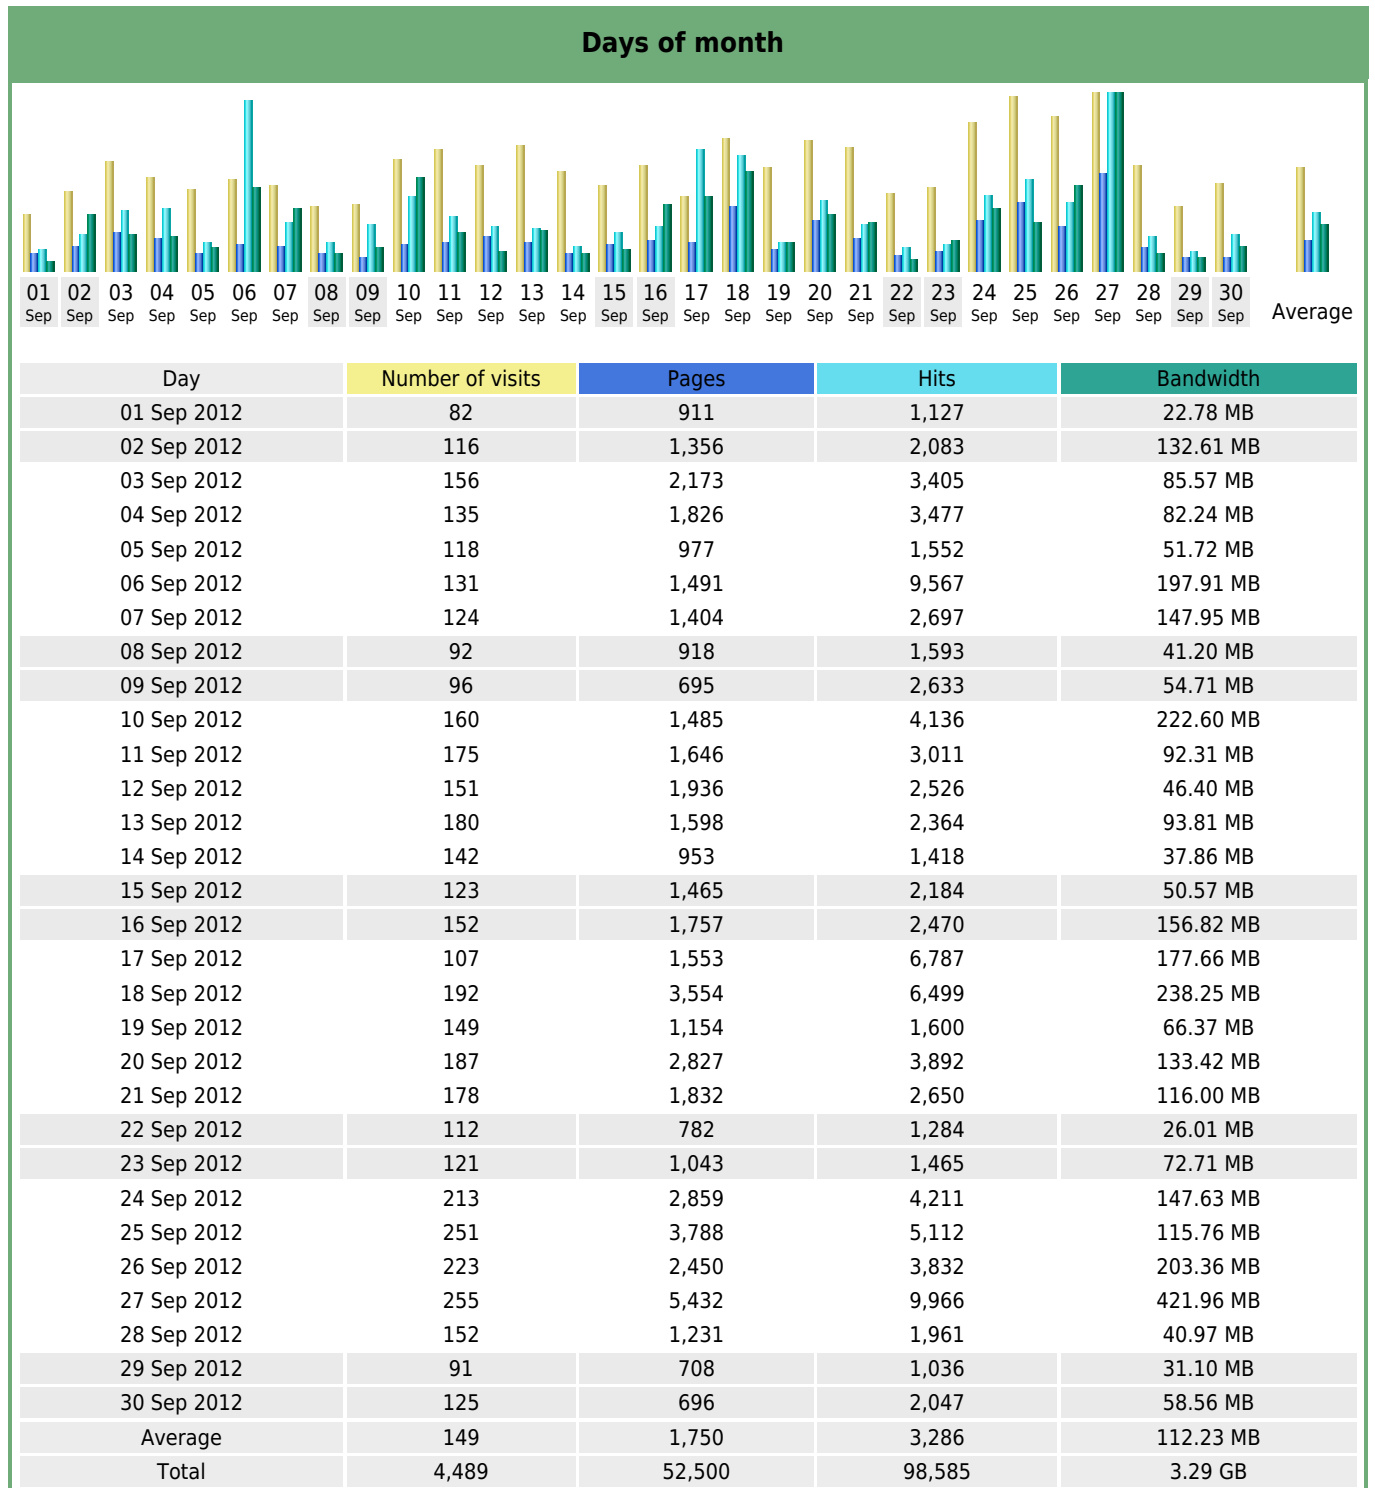

Statistics of visits of the VIVC - September 2012

Days of week

Day	Pages	Hits	Bandwidth
Mon	2,017	4,634	158.37 MB
Tue	2,703	4,524	132.14 MB
Wed	1,629	2,377	91.96 MB
Thu	2,837	6,447	211.78 MB
Fri	1,355	2,181	85.70 MB
Sat	956	1,444	34.33 MB
Sun	1,109	2,139	95.08 MB

Hours

Hours	Pages	Hits	Bandwidth	Hours	Pages	Hits	Bandwidth
00	1,020	1,418	36.63 MB	12	2,909	4,259	162.28 MB
01	1,386	3,392	86.95 MB	13	3,066	9,740	284.20 MB
02	949	1,162	23.44 MB	14	3,651	5,555	181.51 MB
03	1,363	1,770	19.36 MB	15	3,260	5,774	191.00 MB
04	1,047	1,396	24.60 MB	16	3,089	4,464	136.59 MB
05	977	1,642	92.28 MB	17	3,197	4,986	133.61 MB
06	1,416	2,392	359.29 MB	18	2,482	3,338	100.84 MB
07	1,948	3,151	190.94 MB	19	2,488	3,363	73.70 MB
08	2,158	12,837	325.82 MB	20	2,317	3,224	79.25 MB
09	2,542	5,238	170.75 MB	21	2,016	3,046	105.56 MB
10	3,127	5,128	221.82 MB	22	1,389	3,321	71.05 MB
11	3,467	6,321	230.49 MB	23	1,236	1,668	64.88 MB