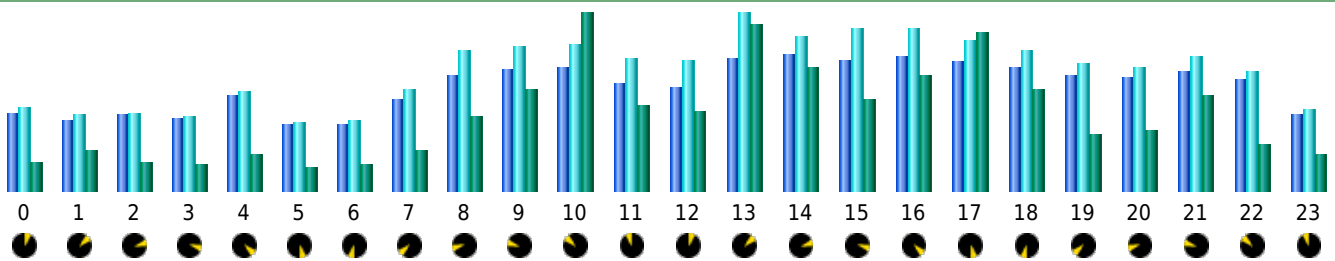

Statistics of visits of the VIVC - August 2012

Days of week

Day	Pages	Hits	Bandwidth
Mon	1,541	2,391	87.78 MB
Tue	8,065	8,666	157.41 MB
Wed	6,281	7,248	102.11 MB
Thu	5,944	6,480	90.36 MB
Fri	4,281	4,966	75.02 MB
Sat	951	1,309	23.56 MB
Sun	1,059	1,365	51.82 MB

Hours

Hours	Pages	Hits	Bandwidth	Hours	Pages	Hits	Bandwidth
00	3,988	4,303	42.08 MB	12	5,292	6,763	113.34 MB
01	3,576	3,889	57.49 MB	13	6,796	9,119	239.86 MB
02	3,883	4,046	40.99 MB	14	7,039	8,000	177.80 MB
03	3,713	3,838	38.22 MB	15	6,787	8,393	130.55 MB
04	4,882	5,084	52.84 MB	16	6,931	8,355	166.19 MB
05	3,427	3,528	32.77 MB	17	6,657	7,753	229.14 MB
06	3,371	3,568	38.91 MB	18	6,370	7,247	146.36 MB
07	4,748	5,256	59.15 MB	19	5,965	6,567	82.10 MB
08	5,925	7,204	105.82 MB	20	5,862	6,349	85.46 MB
09	6,215	7,459	147.06 MB	21	6,129	6,986	137.53 MB
10	6,298	7,570	254.95 MB	22	5,698	6,133	66.47 MB
11	5,524	6,789	122.52 MB	23	3,928	4,205	52.18 MB