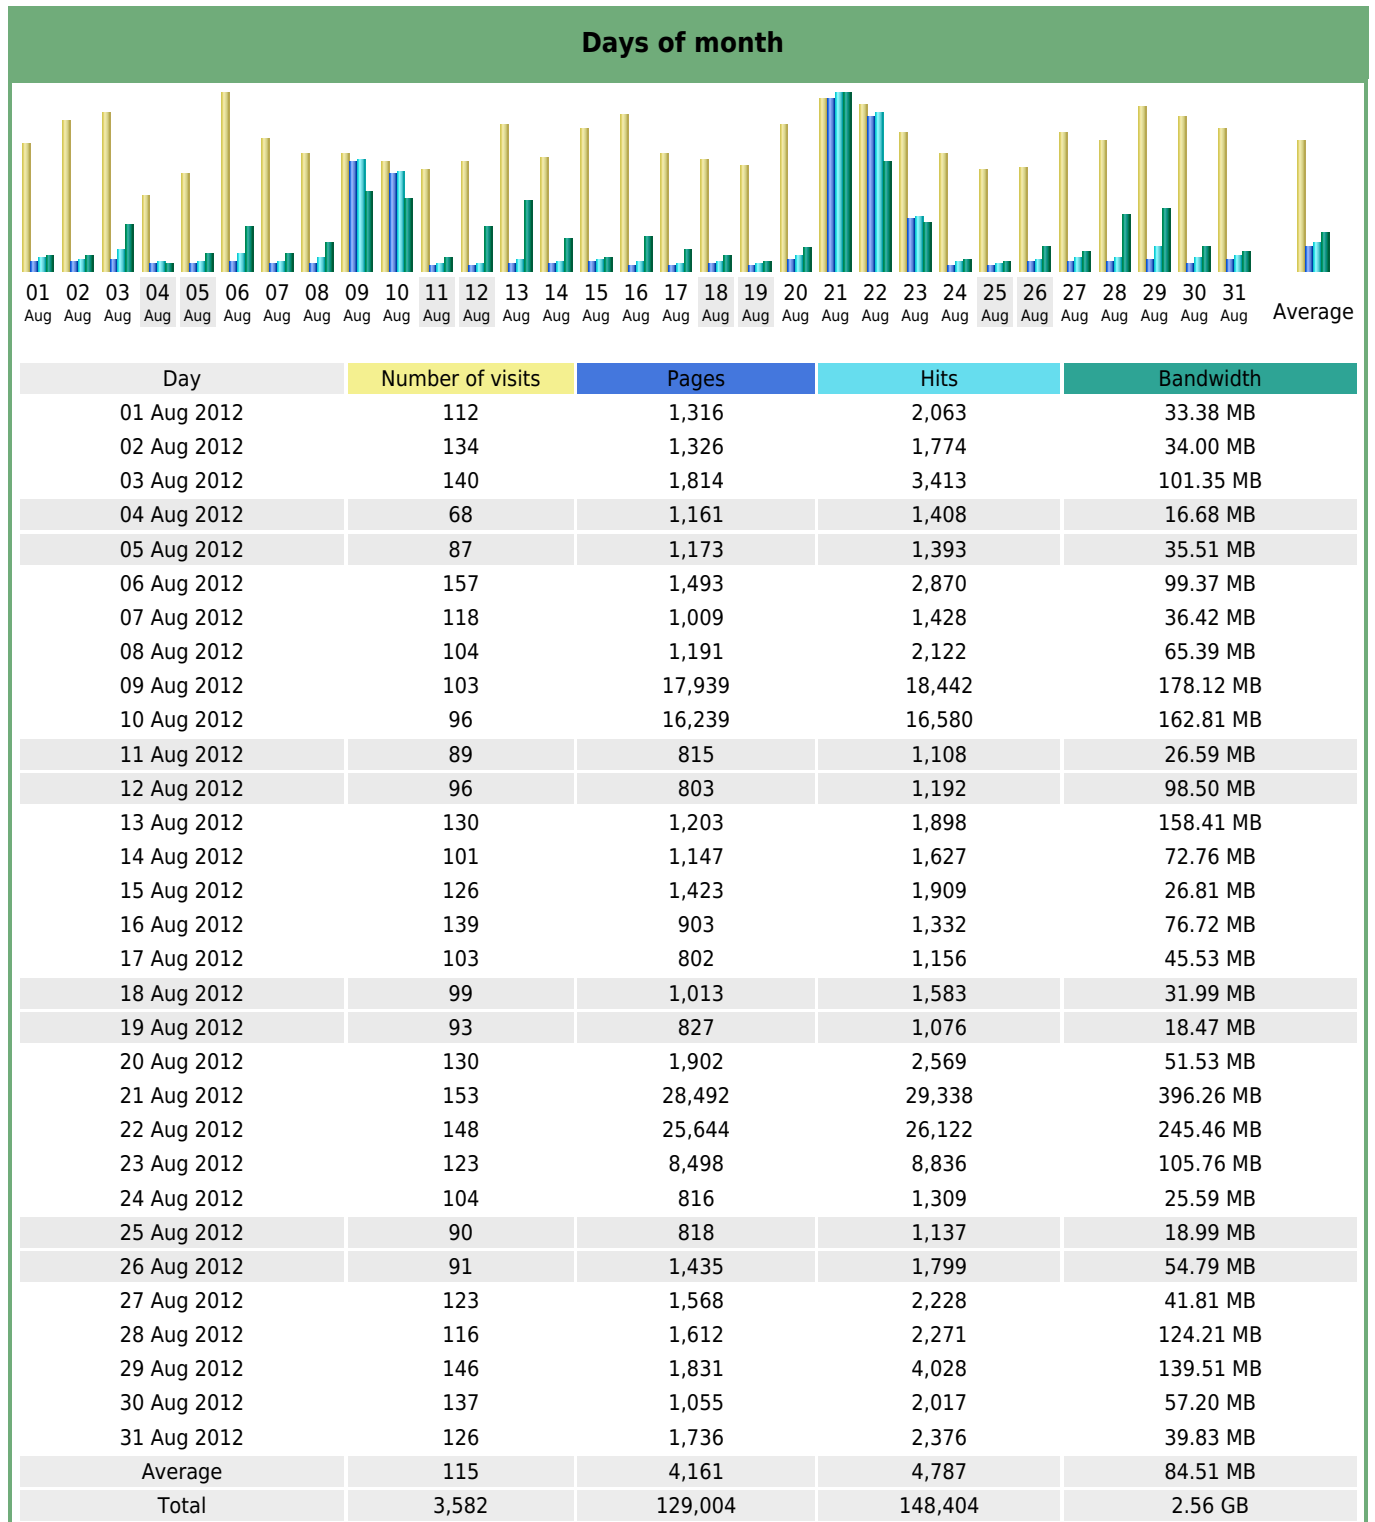

Statistics of visits of the VIVC - August 2012

Days of week

Day	Pages	Hits	Bandwidth
Mon	1,541	2,391	87.78 MB
Tue	8,065	8,666	157.41 MB
Wed	6,281	7,248	102.11 MB
Thu	5,944	6,480	90.36 MB
Fri	4,281	4,966	75.02 MB
Sat	951	1,309	23.56 MB
Sun	1,059	1,365	51.82 MB

Hours

Hours	Pages	Hits	Bandwidth	Hours	Pages	Hits	Bandwidth
00	3,988	4,303	42.08 MB	12	5,292	6,763	113.34 MB
01	3,576	3,889	57.49 MB	13	6,796	9,119	239.86 MB
02	3,883	4,046	40.99 MB	14	7,039	8,000	177.80 MB
03	3,713	3,838	38.22 MB	15	6,787	8,393	130.55 MB
04	4,882	5,084	52.84 MB	16	6,931	8,355	166.19 MB
05	3,427	3,528	32.77 MB	17	6,657	7,753	229.14 MB
06	3,371	3,568	38.91 MB	18	6,370	7,247	146.36 MB
07	4,748	5,256	59.15 MB	19	5,965	6,567	82.10 MB
08	5,925	7,204	105.82 MB	20	5,862	6,349	85.46 MB
09	6,215	7,459	147.06 MB	21	6,129	6,986	137.53 MB
10	6,298	7,570	254.95 MB	22	5,698	6,133	66.47 MB
11	5,524	6,789	122.52 MB	23	3,928	4,205	52.18 MB