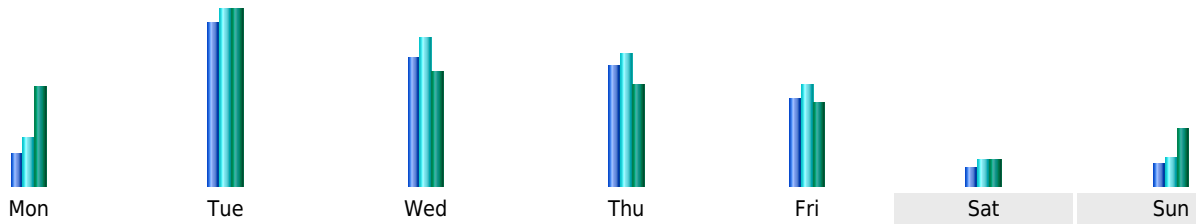

Statistics of visits of the VIVC - August 2012

Days of week

Day	Pages	Hits	Bandwidth
Mon	1,541	2,391	87.78 MB
Tue	8,065	8,666	157.41 MB
Wed	6,281	7,248	102.11 MB
Thu	5,944	6,480	90.36 MB
Fri	4,281	4,966	75.02 MB
Sat	951	1,309	23.56 MB
Sun	1,059	1,365	51.82 MB

Hours

Hours	Pages	Hits	Bandwidth	Hours	Pages	Hits	Bandwidth
00	3,988	4,303	42.08 MB	12	5,292	6,763	113.34 MB
01	3,576	3,889	57.49 MB	13	6,796	9,119	239.86 MB
02	3,883	4,046	40.99 MB	14	7,039	8,000	177.80 MB
03	3,713	3,838	38.22 MB	15	6,787	8,393	130.55 MB
04	4,882	5,084	52.84 MB	16	6,931	8,355	166.19 MB
05	3,427	3,528	32.77 MB	17	6,657	7,753	229.14 MB
06	3,371	3,568	38.91 MB	18	6,370	7,247	146.36 MB
07	4,748	5,256	59.15 MB	19	5,965	6,567	82.10 MB
08	5,925	7,204	105.82 MB	20	5,862	6,349	85.46 MB
09	6,215	7,459	147.06 MB	21	6,129	6,986	137.53 MB
10	6,298	7,570	254.95 MB	22	5,698	6,133	66.47 MB
11	5,524	6,789	122.52 MB	23	3,928	4,205	52.18 MB