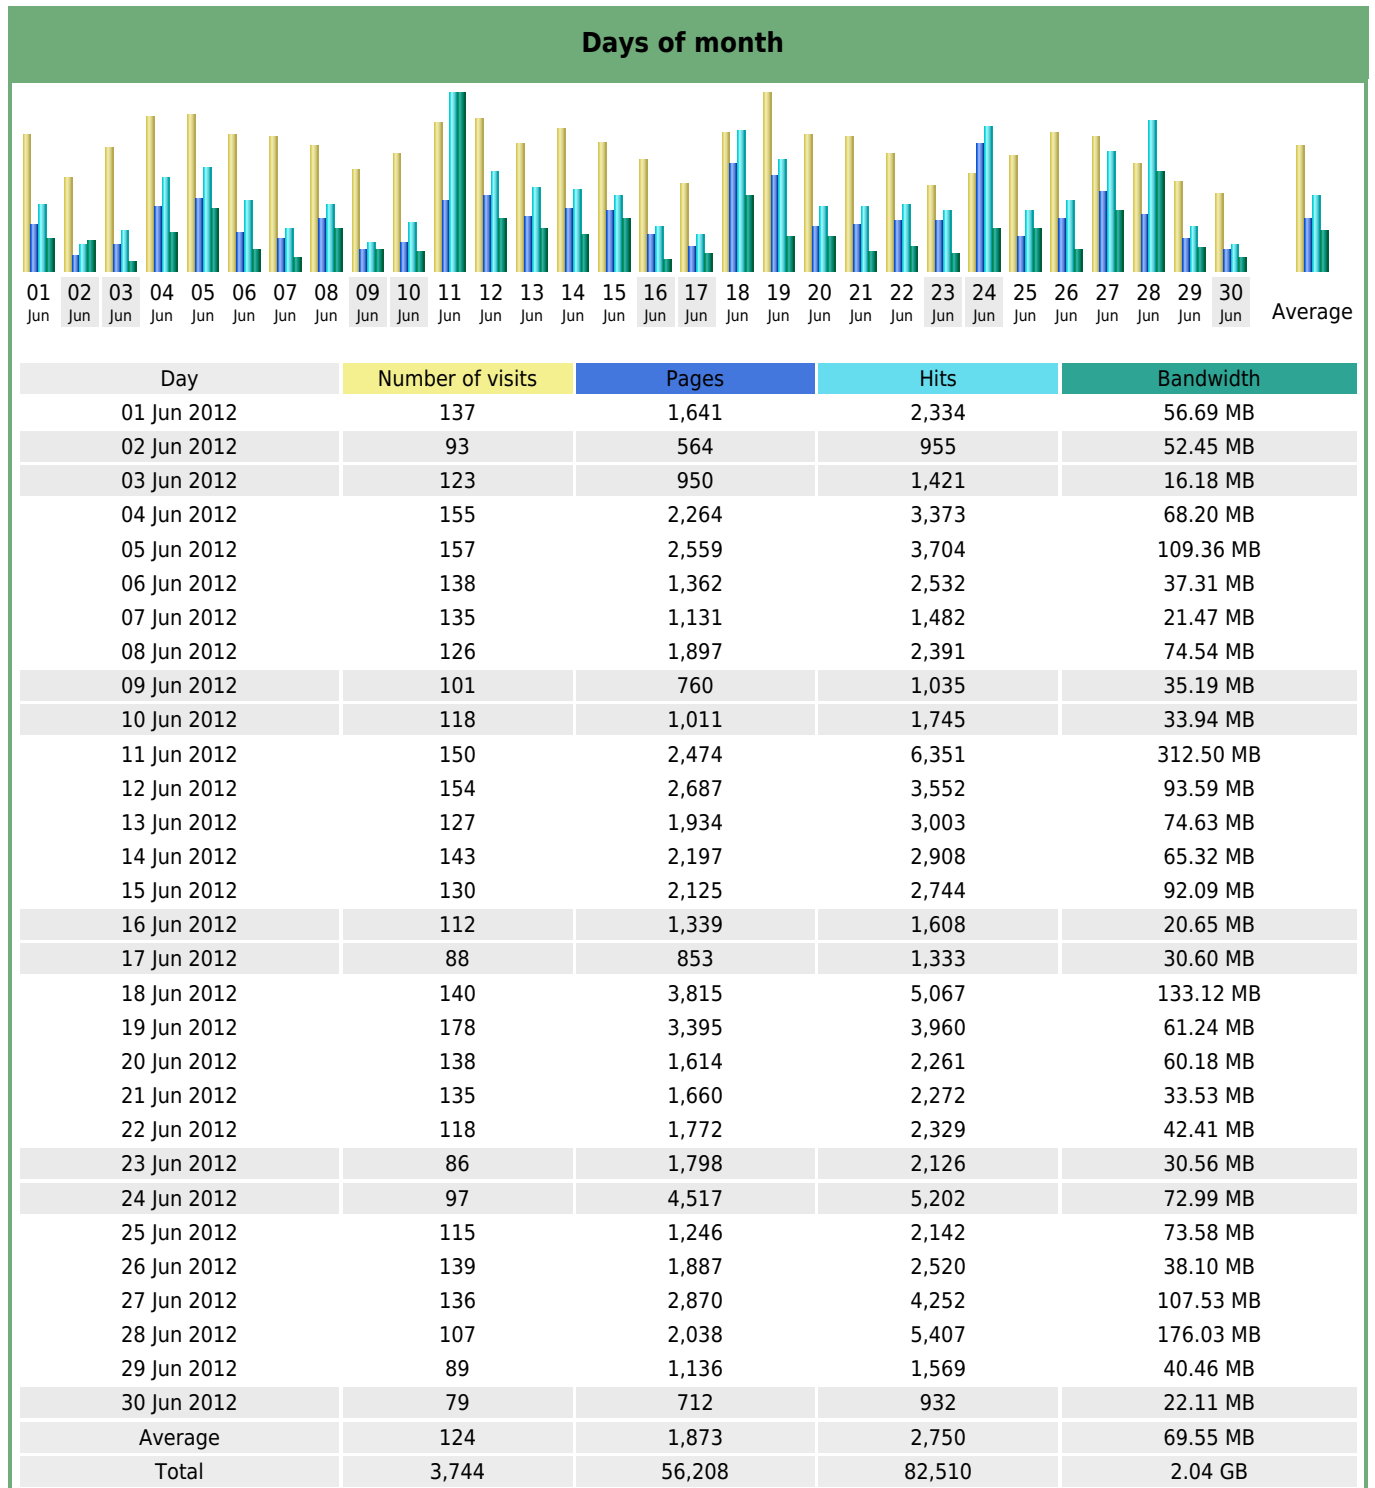

## Statistics of visits of the VIVC - June 2012

## Days of week

| Day | Pages | Hits  | Bandwidth |
|-----|-------|-------|-----------|
| Mon | 2,449 | 4,233 | 146.85 MB |
| Tue | 2,632 | 3,434 | 75.57 MB  |
| Wed | 1,945 | 3,012 | 69.91 MB  |
| Thu | 1,756 | 3,017 | 74.09 MB  |
| Fri | 1,714 | 2,273 | 61.24 MB  |
| Sat | 1,034 | 1,331 | 32.19 MB  |
| Sun | 1,832 | 2,425 | 38.43 MB  |

## Hours

| Hours | Pages | Hits  | Bandwidth | Hours | Pages | Hits  | Bandwidth |
|-------|-------|-------|-----------|-------|-------|-------|-----------|
| 00    | 1,088 | 1,447 | 31.64 MB  | 12    | 4,378 | 5,794 | 151.72 MB |
| 01    | 647   | 894   | 15.20 MB  | 13    | 5,692 | 9,395 | 210.71 MB |
| 02    | 676   | 937   | 16.40 MB  | 14    | 3,851 | 6,327 | 212.64 MB |
| 03    | 737   | 1,265 | 26.22 MB  | 15    | 2,622 | 3,844 | 119.85 MB |
| 04    | 606   | 786   | 8.65 MB   | 16    | 4,004 | 6,025 | 190.00 MB |
| 05    | 452   | 616   | 14.51 MB  | 17    | 3,513 | 4,402 | 63.77 MB  |
| 06    | 796   | 1,450 | 47.32 MB  | 18    | 4,029 | 6,798 | 251.95 MB |
| 07    | 857   | 2,159 | 49.06 MB  | 19    | 3,774 | 4,781 | 89.88 MB  |
| 08    | 1,631 | 2,287 | 50.67 MB  | 20    | 1,917 | 2,504 | 93.58 MB  |
| 09    | 2,429 | 3,248 | 55.73 MB  | 21    | 2,027 | 3,066 | 64.72 MB  |
| 10    | 3,339 | 4,662 | 96.44 MB  | 22    | 1,978 | 2,825 | 71.31 MB  |
| 11    | 3,649 | 4,906 | 98.23 MB  | 23    | 1,516 | 2,092 | 56.33 MB  |