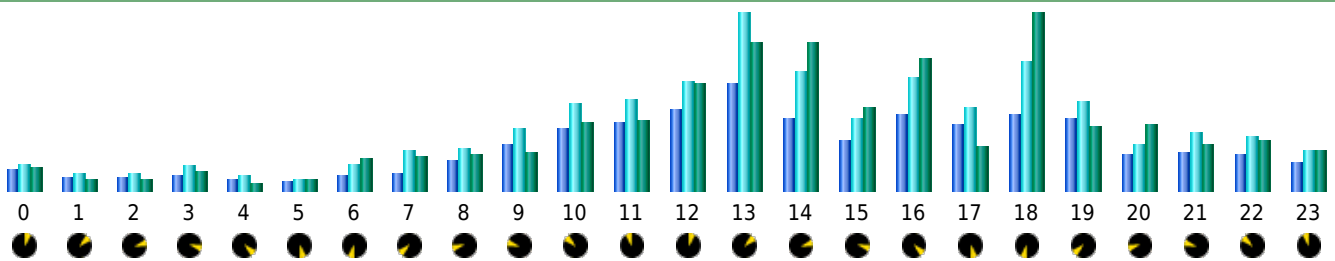

## Statistics of visits of the VIVC - June 2012

## Days of week

| Day | Pages | Hits  | Bandwidth |
|-----|-------|-------|-----------|
| Mon | 2,449 | 4,233 | 146.85 MB |
| Tue | 2,632 | 3,434 | 75.57 MB  |
| Wed | 1,945 | 3,012 | 69.91 MB  |
| Thu | 1,756 | 3,017 | 74.09 MB  |
| Fri | 1,714 | 2,273 | 61.24 MB  |
| Sat | 1,034 | 1,331 | 32.19 MB  |
| Sun | 1,832 | 2,425 | 38.43 MB  |

## Hours

| Hours | Pages | Hits  | Bandwidth | Hours | Pages | Hits  | Bandwidth |
|-------|-------|-------|-----------|-------|-------|-------|-----------|
| 00    | 1,088 | 1,447 | 31.64 MB  | 12    | 4,378 | 5,794 | 151.72 MB |
| 01    | 647   | 894   | 15.20 MB  | 13    | 5,692 | 9,395 | 210.71 MB |
| 02    | 676   | 937   | 16.40 MB  | 14    | 3,851 | 6,327 | 212.64 MB |
| 03    | 737   | 1,265 | 26.22 MB  | 15    | 2,622 | 3,844 | 119.85 MB |
| 04    | 606   | 786   | 8.65 MB   | 16    | 4,004 | 6,025 | 190.00 MB |
| 05    | 452   | 616   | 14.51 MB  | 17    | 3,513 | 4,402 | 63.77 MB  |
| 06    | 796   | 1,450 | 47.32 MB  | 18    | 4,029 | 6,798 | 251.95 MB |
| 07    | 857   | 2,159 | 49.06 MB  | 19    | 3,774 | 4,781 | 89.88 MB  |
| 08    | 1,631 | 2,287 | 50.67 MB  | 20    | 1,917 | 2,504 | 93.58 MB  |
| 09    | 2,429 | 3,248 | 55.73 MB  | 21    | 2,027 | 3,066 | 64.72 MB  |
| 10    | 3,339 | 4,662 | 96.44 MB  | 22    | 1,978 | 2,825 | 71.31 MB  |
| 11    | 3,649 | 4,906 | 98.23 MB  | 23    | 1,516 | 2,092 | 56.33 MB  |