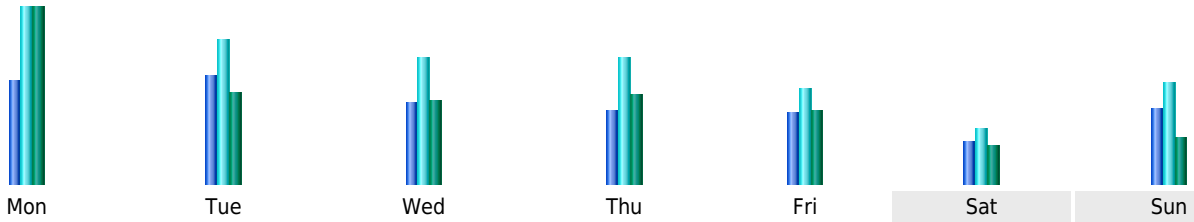

## Statistics of visits of the VIVC - June 2012

## Days of week

| Day | Pages | Hits  | Bandwidth |
|-----|-------|-------|-----------|
| Mon | 2,449 | 4,233 | 146.85 MB |
| Tue | 2,632 | 3,434 | 75.57 MB  |
| Wed | 1,945 | 3,012 | 69.91 MB  |
| Thu | 1,756 | 3,017 | 74.09 MB  |
| Fri | 1,714 | 2,273 | 61.24 MB  |
| Sat | 1,034 | 1,331 | 32.19 MB  |
| Sun | 1,832 | 2,425 | 38.43 MB  |