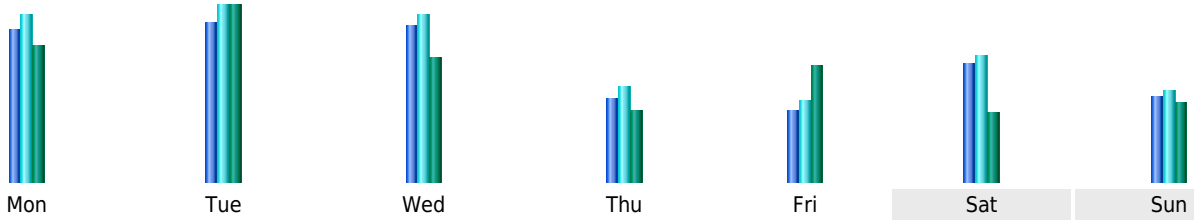

Statistics of visits of the VIVC - August 2011

Days of week

Day	Pages	Hits	Bandwidth
Mon	5,533	6,102	83.20 MB
Tue	5,807	6,423	107.32 MB
Wed	5,668	6,116	75.28 MB
Thu	3,037	3,457	44.07 MB
Fri	2,576	2,934	70.77 MB
Sat	4,319	4,579	41.91 MB
Sun	3,101	3,347	48.06 MB

Hours

Hours	Pages	Hits	Bandwidth	Hours	Pages	Hits	Bandwidth
00	5,231	5,621	71.29 MB	12	5,844	6,476	100.02 MB
01	5,271	5,822	79.18 MB	13	6,063	6,637	76.87 MB
02	4,316	4,573	51.04 MB	14	6,022	6,700	172.54 MB
03	4,699	5,177	49.09 MB	15	7,098	7,942	138.65 MB
04	3,769	4,121	69.07 MB	16	8,076	8,733	161.09 MB
05	3,802	4,113	61.97 MB	17	8,454	8,953	76.45 MB
06	4,340	4,675	50.76 MB	18	6,166	6,886	101.40 MB
07	3,230	3,500	35.95 MB	19	6,841	7,466	97.01 MB
08	4,747	5,412	80.72 MB	20	6,808	7,409	68.33 MB
09	5,219	5,794	113.34 MB	21	6,627	7,424	104.57 MB
10	5,968	6,906	141.17 MB	22	6,657	7,155	87.32 MB
11	4,972	5,608	74.75 MB	23	6,961	7,385	85.68 MB