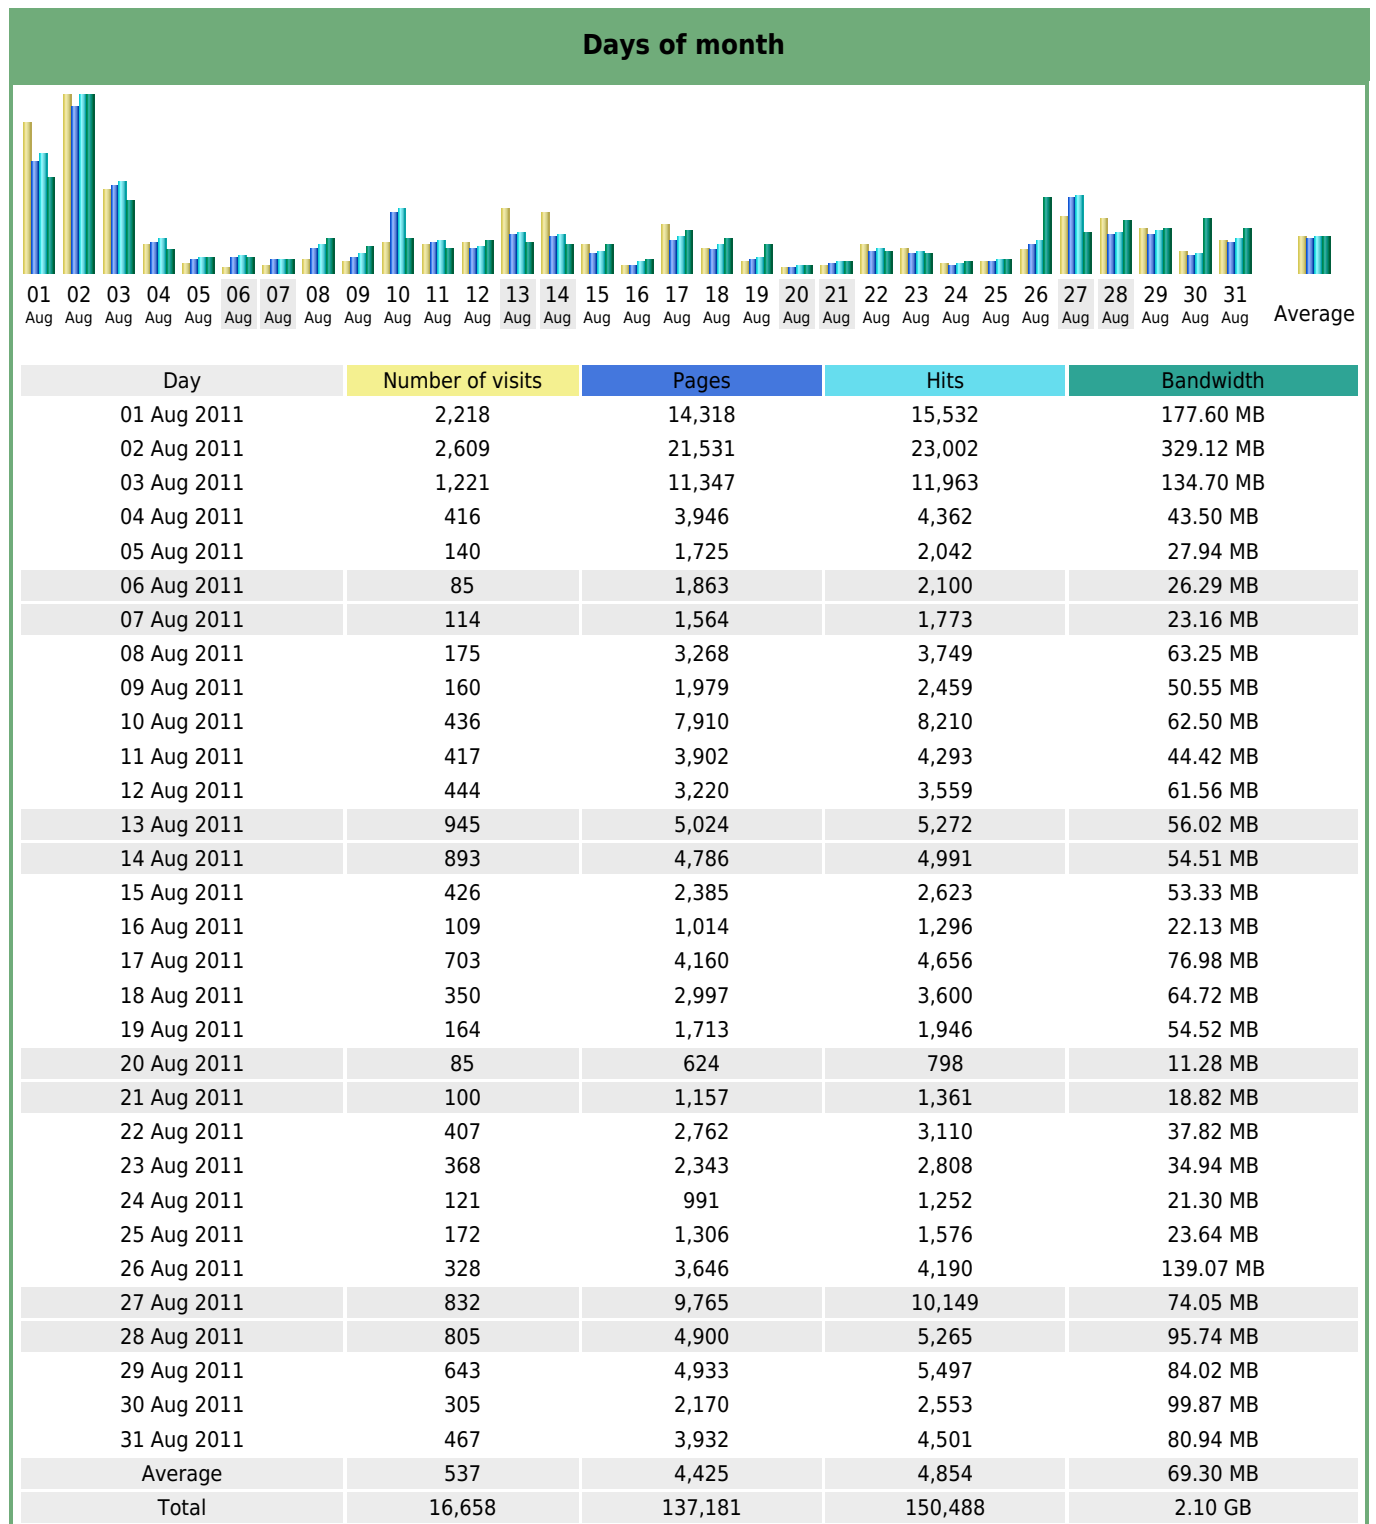

Statistics of visits of the VIVC - August 2011

Days of week

Day	Pages	Hits	Bandwidth
Mon	5,533	6,102	83.20 MB
Tue	5,807	6,423	107.32 MB
Wed	5,668	6,116	75.28 MB
Thu	3,037	3,457	44.07 MB
Fri	2,576	2,934	70.77 MB
Sat	4,319	4,579	41.91 MB
Sun	3,101	3,347	48.06 MB

Hours

Hours	Pages	Hits	Bandwidth	Hours	Pages	Hits	Bandwidth
00	5,231	5,621	71.29 MB	12	5,844	6,476	100.02 MB
01	5,271	5,822	79.18 MB	13	6,063	6,637	76.87 MB
02	4,316	4,573	51.04 MB	14	6,022	6,700	172.54 MB
03	4,699	5,177	49.09 MB	15	7,098	7,942	138.65 MB
04	3,769	4,121	69.07 MB	16	8,076	8,733	161.09 MB
05	3,802	4,113	61.97 MB	17	8,454	8,953	76.45 MB
06	4,340	4,675	50.76 MB	18	6,166	6,886	101.40 MB
07	3,230	3,500	35.95 MB	19	6,841	7,466	97.01 MB
08	4,747	5,412	80.72 MB	20	6,808	7,409	68.33 MB
09	5,219	5,794	113.34 MB	21	6,627	7,424	104.57 MB
10	5,968	6,906	141.17 MB	22	6,657	7,155	87.32 MB
11	4,972	5,608	74.75 MB	23	6,961	7,385	85.68 MB