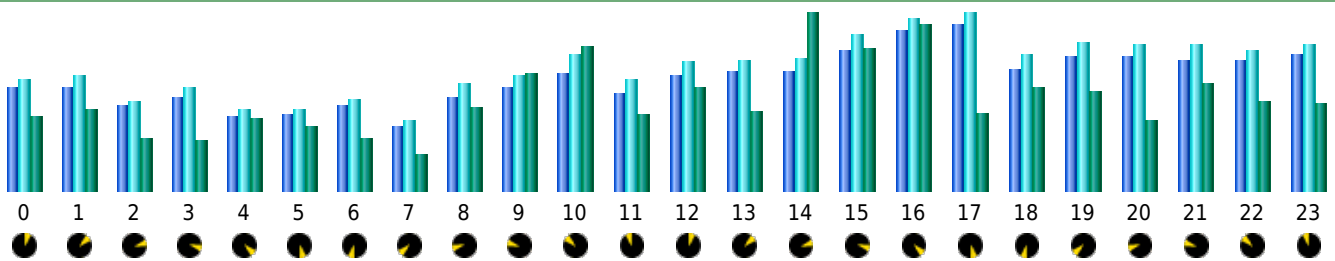

Statistics of visits of the VIVC - August 2011

Days of week

Day	Pages	Hits	Bandwidth
Mon	5,533	6,102	83.20 MB
Tue	5,807	6,423	107.32 MB
Wed	5,668	6,116	75.28 MB
Thu	3,037	3,457	44.07 MB
Fri	2,576	2,934	70.77 MB
Sat	4,319	4,579	41.91 MB
Sun	3,101	3,347	48.06 MB

Hours

Hours	Pages	Hits	Bandwidth	Hours	Pages	Hits	Bandwidth
00	5,231	5,621	71.29 MB	12	5,844	6,476	100.02 MB
01	5,271	5,822	79.18 MB	13	6,063	6,637	76.87 MB
02	4,316	4,573	51.04 MB	14	6,022	6,700	172.54 MB
03	4,699	5,177	49.09 MB	15	7,098	7,942	138.65 MB
04	3,769	4,121	69.07 MB	16	8,076	8,733	161.09 MB
05	3,802	4,113	61.97 MB	17	8,454	8,953	76.45 MB
06	4,340	4,675	50.76 MB	18	6,166	6,886	101.40 MB
07	3,230	3,500	35.95 MB	19	6,841	7,466	97.01 MB
08	4,747	5,412	80.72 MB	20	6,808	7,409	68.33 MB
09	5,219	5,794	113.34 MB	21	6,627	7,424	104.57 MB
10	5,968	6,906	141.17 MB	22	6,657	7,155	87.32 MB
11	4,972	5,608	74.75 MB	23	6,961	7,385	85.68 MB