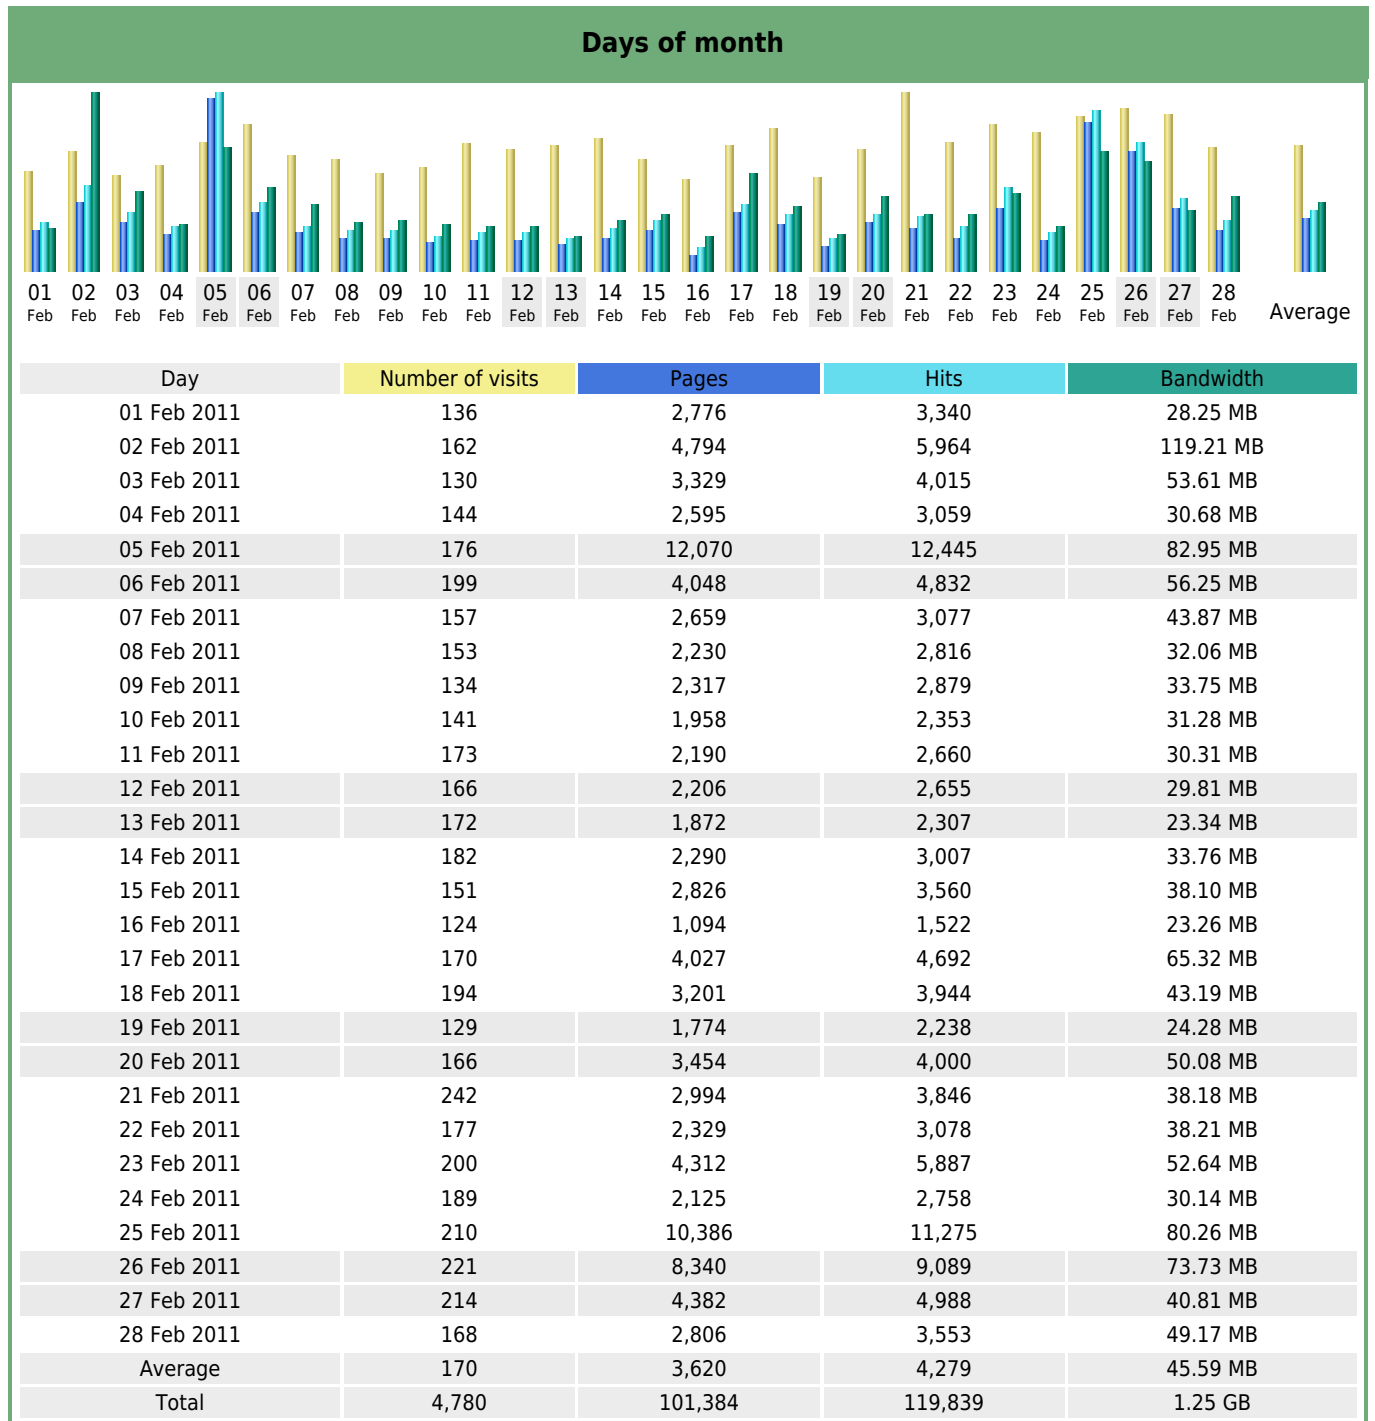

## Statistics of visits of the VIVC - February 2011

## Days of week

Day	Pages	Hits	Bandwidth
Mon	2,687	3,370	41.24 MB
Tue	2,540	3,198	34.15 MB
Wed	3,129	4,063	57.21 MB
Thu	2,859	3,454	45.09 MB
Fri	4,593	5,234	46.11 MB
Sat	6,097	6,606	52.69 MB
Sun	3,439	4,031	42.62 MB

## Hours

Hours	Pages	Hits	Bandwidth	Hours	Pages	Hits	Bandwidth
00	6,930	7,260	64.26 MB	12	4,750	6,348	62.91 MB
01	3,638	4,007	29.41 MB	13	5,106	6,727	73.57 MB
02	9,665	10,091	64.01 MB	14	5,664	6,968	81.67 MB
03	2,313	2,516	25.04 MB	15	4,887	6,165	65.47 MB
04	1,502	1,689	16.63 MB	16	6,169	7,497	74.28 MB
05	1,750	1,918	23.56 MB	17	8,280	9,500	104.37 MB
06	1,665	1,835	29.65 MB	18	3,329	4,034	47.93 MB
07	1,408	1,546	20.37 MB	19	3,165	3,979	52.00 MB
08	2,047	2,511	34.84 MB	20	3,989	4,910	56.90 MB
09	4,059	4,978	74.69 MB	21	3,061	3,726	37.27 MB
10	4,372	5,479	71.63 MB	22	2,876	3,521	49.76 MB
11	4,679	5,966	65.79 MB	23	6,080	6,668	50.46 MB