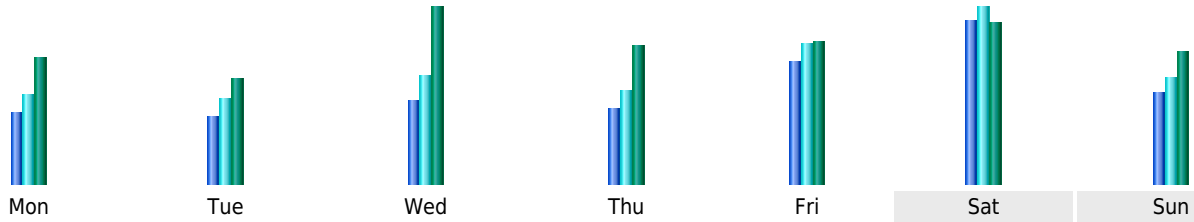

## Statistics of visits of the VIVC - February 2011

## Days of week

Day	Pages	Hits	Bandwidth
Mon	2,687	3,370	41.24 MB
Tue	2,540	3,198	34.15 MB
Wed	3,129	4,063	57.21 MB
Thu	2,859	3,454	45.09 MB
Fri	4,593	5,234	46.11 MB
Sat	6,097	6,606	52.69 MB
Sun	3,439	4,031	42.62 MB

## Hours

Hours	Pages	Hits	Bandwidth	Hours	Pages	Hits	Bandwidth
00	6,930	7,260	64.26 MB	12	4,750	6,348	62.91 MB
01	3,638	4,007	29.41 MB	13	5,106	6,727	73.57 MB
02	9,665	10,091	64.01 MB	14	5,664	6,968	81.67 MB
03	2,313	2,516	25.04 MB	15	4,887	6,165	65.47 MB
04	1,502	1,689	16.63 MB	16	6,169	7,497	74.28 MB
05	1,750	1,918	23.56 MB	17	8,280	9,500	104.37 MB
06	1,665	1,835	29.65 MB	18	3,329	4,034	47.93 MB
07	1,408	1,546	20.37 MB	19	3,165	3,979	52.00 MB
08	2,047	2,511	34.84 MB	20	3,989	4,910	56.90 MB
09	4,059	4,978	74.69 MB	21	3,061	3,726	37.27 MB
10	4,372	5,479	71.63 MB	22	2,876	3,521	49.76 MB
11	4,679	5,966	65.79 MB	23	6,080	6,668	50.46 MB