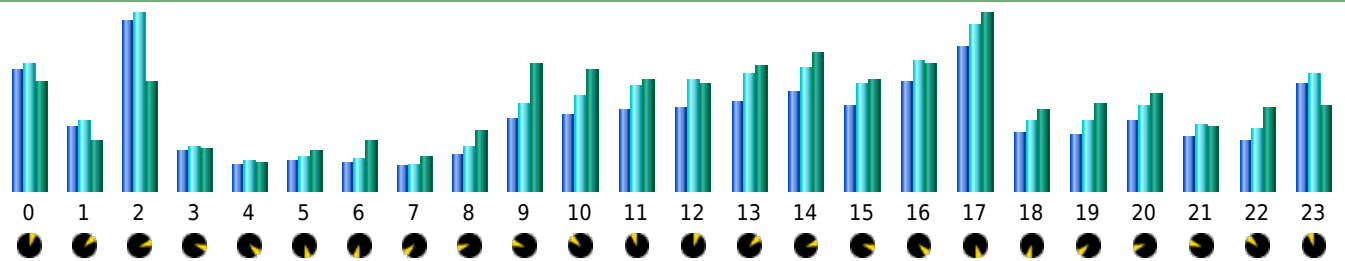

## Statistics of visits of the VIVC - February 2011

## Days of week

Day	Pages	Hits	Bandwidth
Mon	2,687	3,370	41.24 MB
Tue	2,540	3,198	34.15 MB
Wed	3,129	4,063	57.21 MB
Thu	2,859	3,454	45.09 MB
Fri	4,593	5,234	46.11 MB
Sat	6,097	6,606	52.69 MB
Sun	3,439	4,031	42.62 MB

## Hours

Hours	Pages	Hits	Bandwidth	Hours	Pages	Hits	Bandwidth
00	6,930	7,260	64.26 MB	12	4,750	6,348	62.91 MB
01	3,638	4,007	29.41 MB	13	5,106	6,727	73.57 MB
02	9,665	10,091	64.01 MB	14	5,664	6,968	81.67 MB
03	2,313	2,516	25.04 MB	15	4,887	6,165	65.47 MB
04	1,502	1,689	16.63 MB	16	6,169	7,497	74.28 MB
05	1,750	1,918	23.56 MB	17	8,280	9,500	104.37 MB
06	1,665	1,835	29.65 MB	18	3,329	4,034	47.93 MB
07	1,408	1,546	20.37 MB	19	3,165	3,979	52.00 MB
08	2,047	2,511	34.84 MB	20	3,989	4,910	56.90 MB
09	4,059	4,978	74.69 MB	21	3,061	3,726	37.27 MB
10	4,372	5,479	71.63 MB	22	2,876	3,521	49.76 MB
11	4,679	5,966	65.79 MB	23	6,080	6,668	50.46 MB